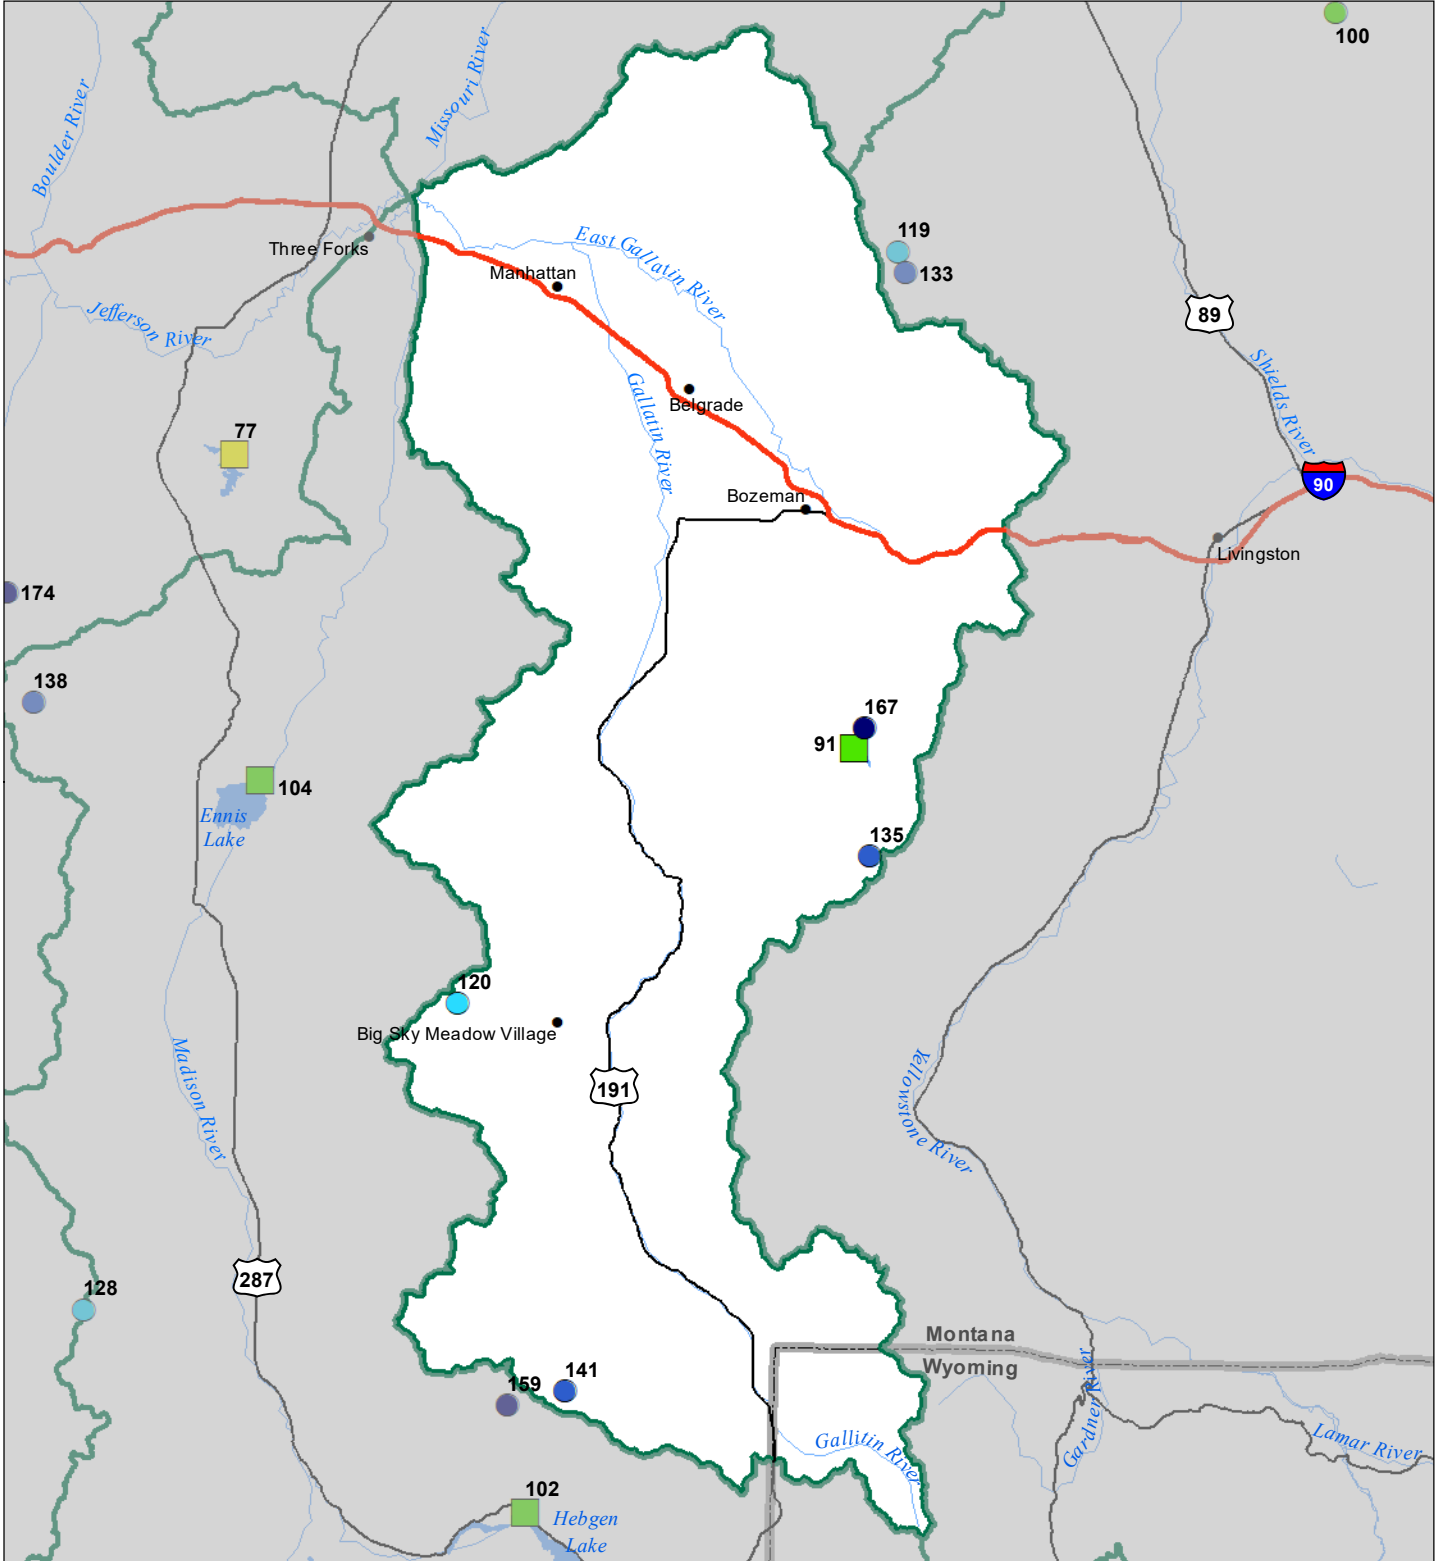

Gallatin River Basin Monthly Precipitation and Reservoir Levels Percentage of Normal April 1, 2023 (March 1, 2022 - April 1, 2023)

Precipitation Percent of Normal

SNOTEL

- > 150%
- 131 - 150%
- 111 - 130%
- 91 - 110%
- 71 - 90%
- 51 - 70%
- 1 - 50%

COOP/ACIS

- > 150%
- 131 - 150%
- 111 - 130%
- 91 - 110%
- 71 - 90%
- 51 - 70%
- 1 - 50%

Reservoirs Percent of Normal

- > 150%
- 131 - 150%
- 111 - 130%
- 91 - 110%
- 71 - 90%
- 51 - 70%
- 1 - 50%