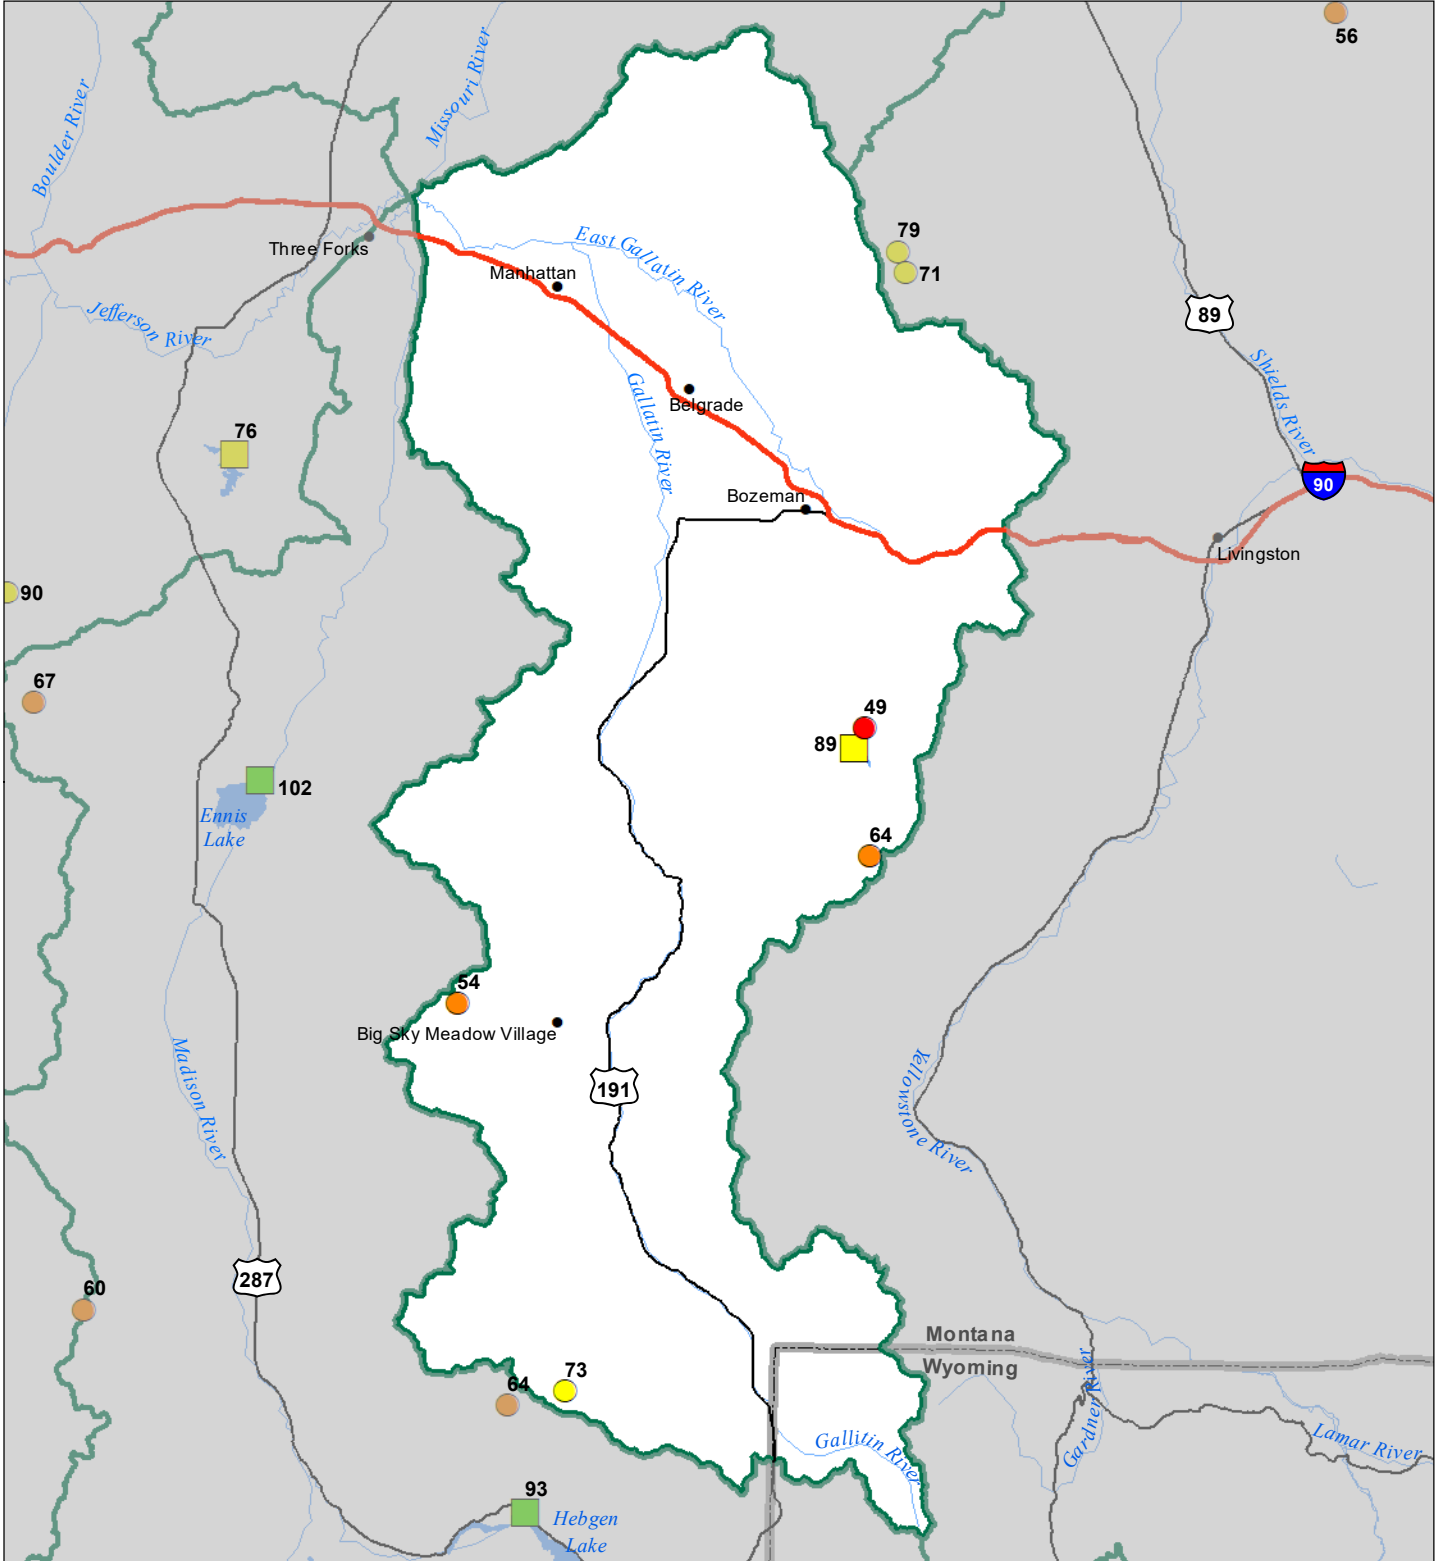

# Gallatin River Basin Monthly Precipitation and Reservoir Levels Percentage of Normal May 1, 2023 (April 1, 2022 - May 1, 2023)

### Precipitation Percent of Normal

#### SNOTEL

- > 150%
- 131 - 150%
- 111 - 130%
- 91 - 110%
- 71 - 90%
- 51 - 70%
- 1 - 50%