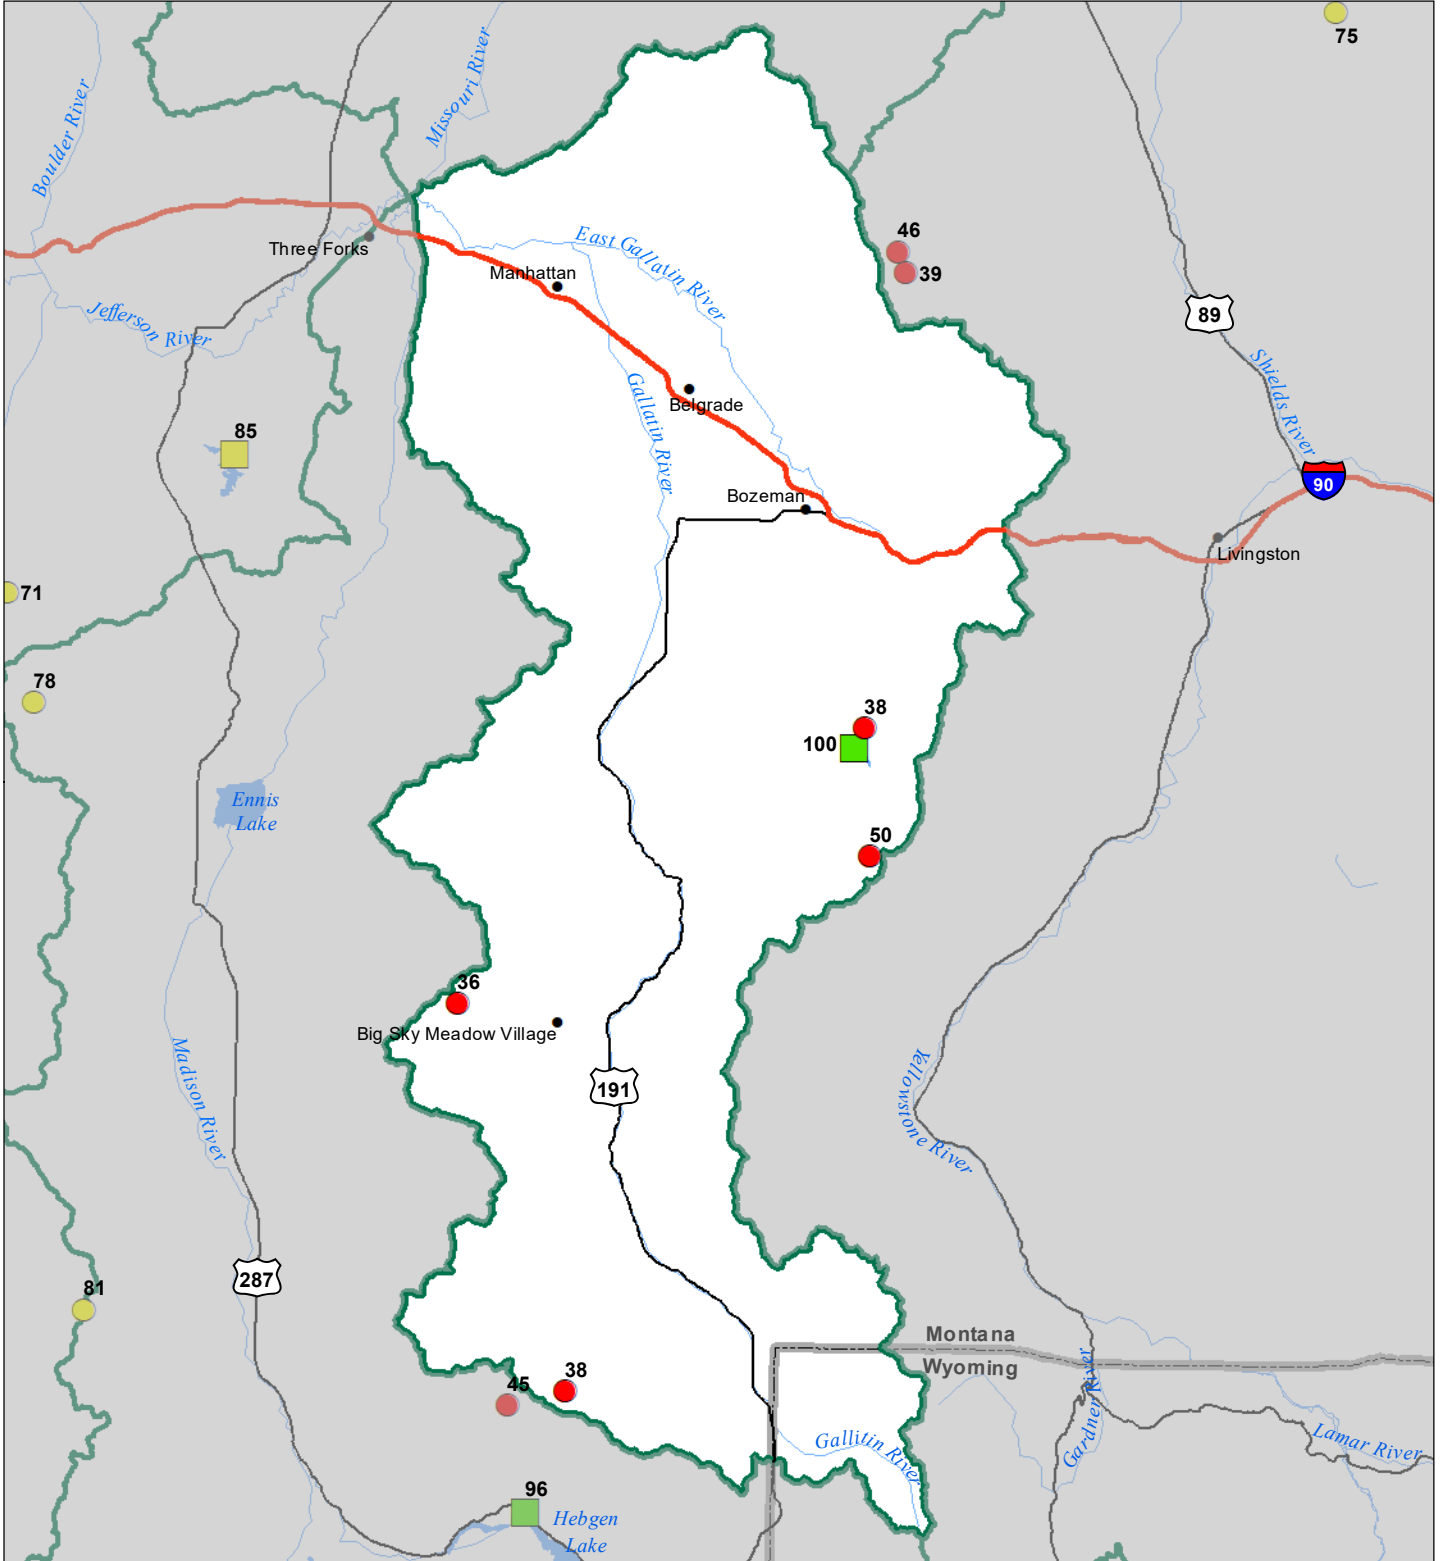

Gallatin River Basin Monthly Precipitation and Reservoir Levels Percentage of Normal June 1, 2023 (May 1, 2022 - June 1, 2023)

Precipitation Percent of Normal

SNOTEL

- > 150%
- 131 - 150%
- 111 - 130%
- 91 - 110%
- 71 - 90%
- 51 - 70%
- 1 - 50%

COOP/ACIS

- > 150%
- 131 - 150%
- 111 - 130%
- 91 - 110%
- 71 - 90%
- 51 - 70%
- 1 - 50%

Reservoirs Percent of Normal

- > 150%
- 131 - 150%
- 111 - 130%
- 91 - 110%
- 71 - 90%
- 51 - 70%
- 1 - 50%