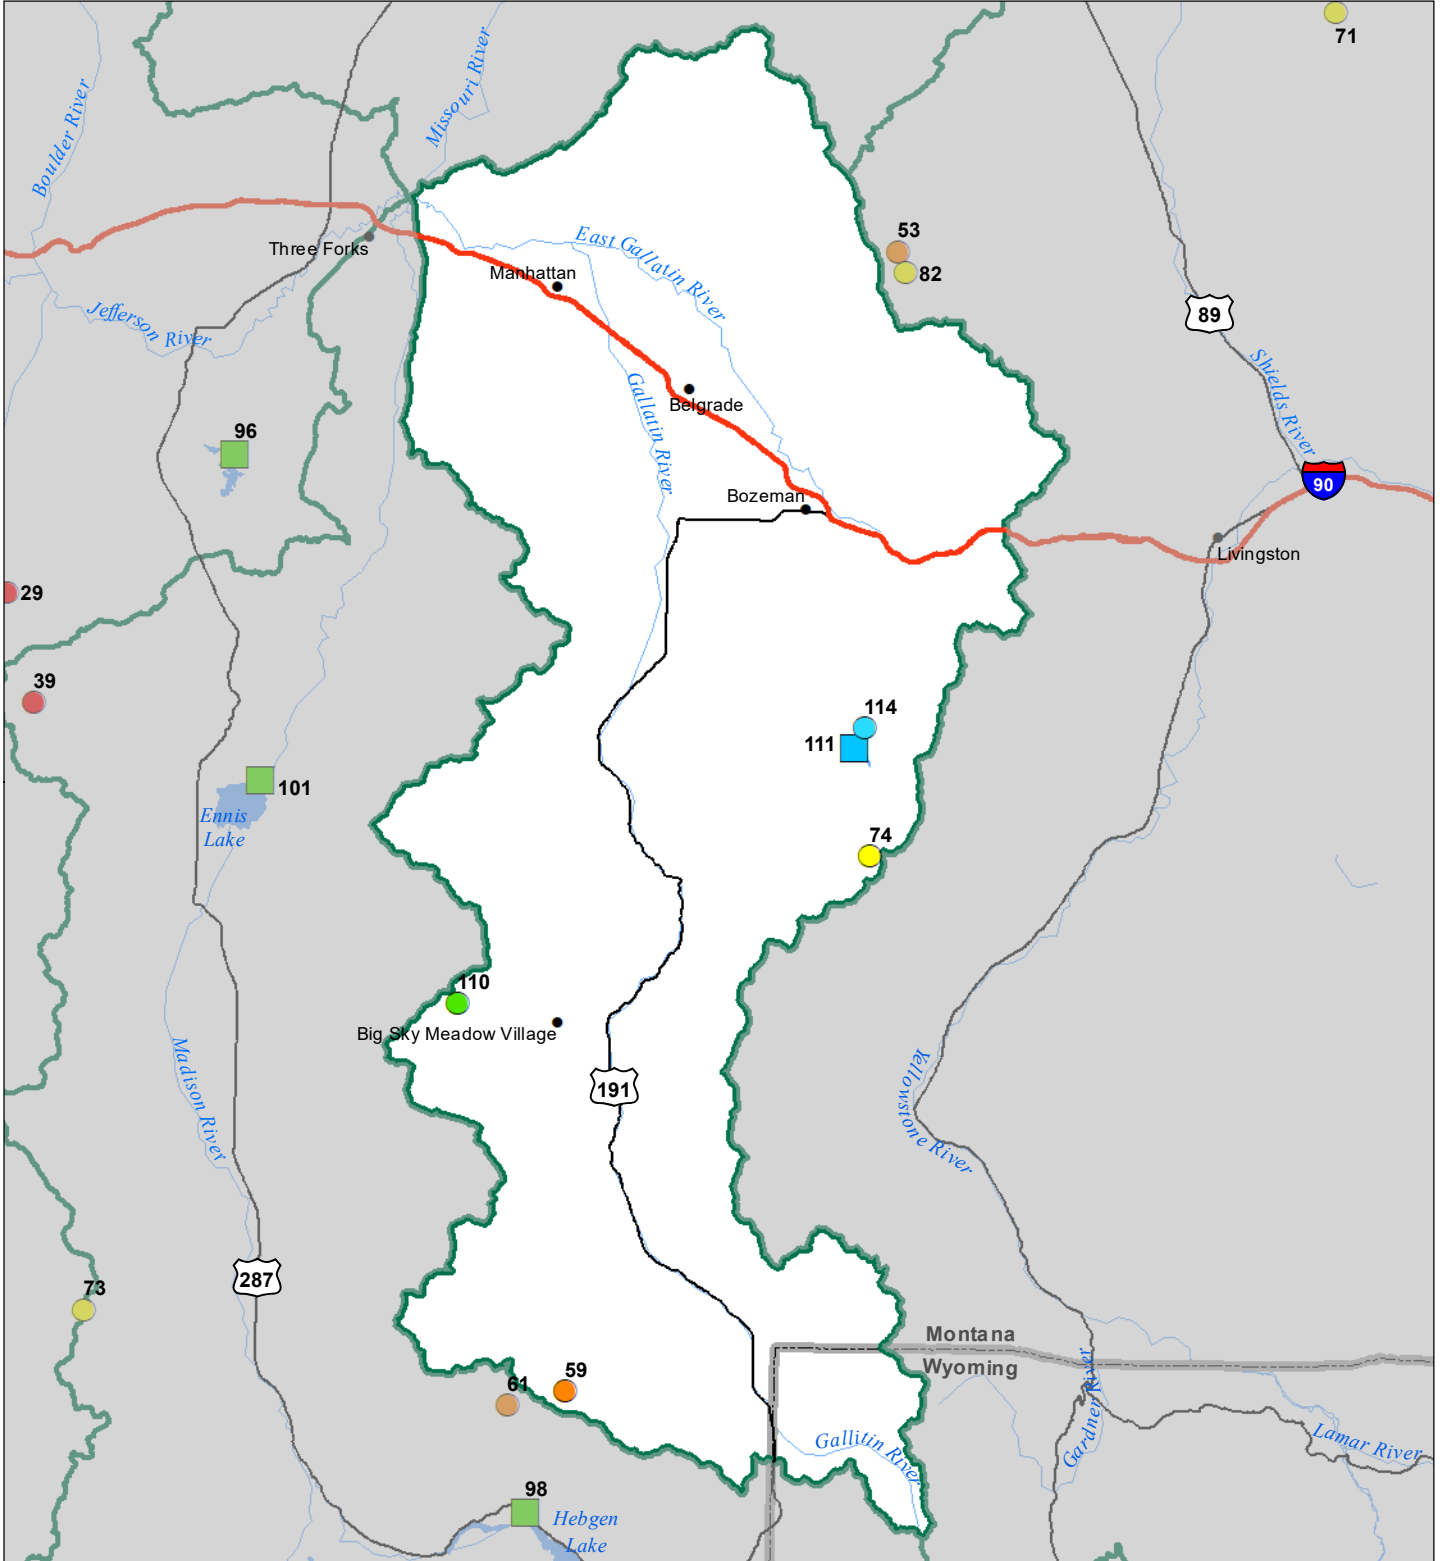

Gallatin River Basin Monthly Precipitation and Reservoir Levels Percentage of Normal August 1, 2023 (July 1, 2023 - August 1, 2023)

Precipitation Percent of Normal

SNOTEL

- > 150%
- 131 - 150%
- 111 - 130%
- 91 - 110%
- 71 - 90%
- 51 - 70%
- 1 - 50%

COOP/ACIS

- > 150%
- 131 - 150%
- 111 - 130%
- 91 - 110%
- 71 - 90%
- 51 - 70%
- 1 - 50%

Reservoirs Percent of Normal

- > 150%
- 131 - 150%
- 111 - 130%
- 91 - 110%
- 71 - 90%
- 51 - 70%
- 1 - 50%