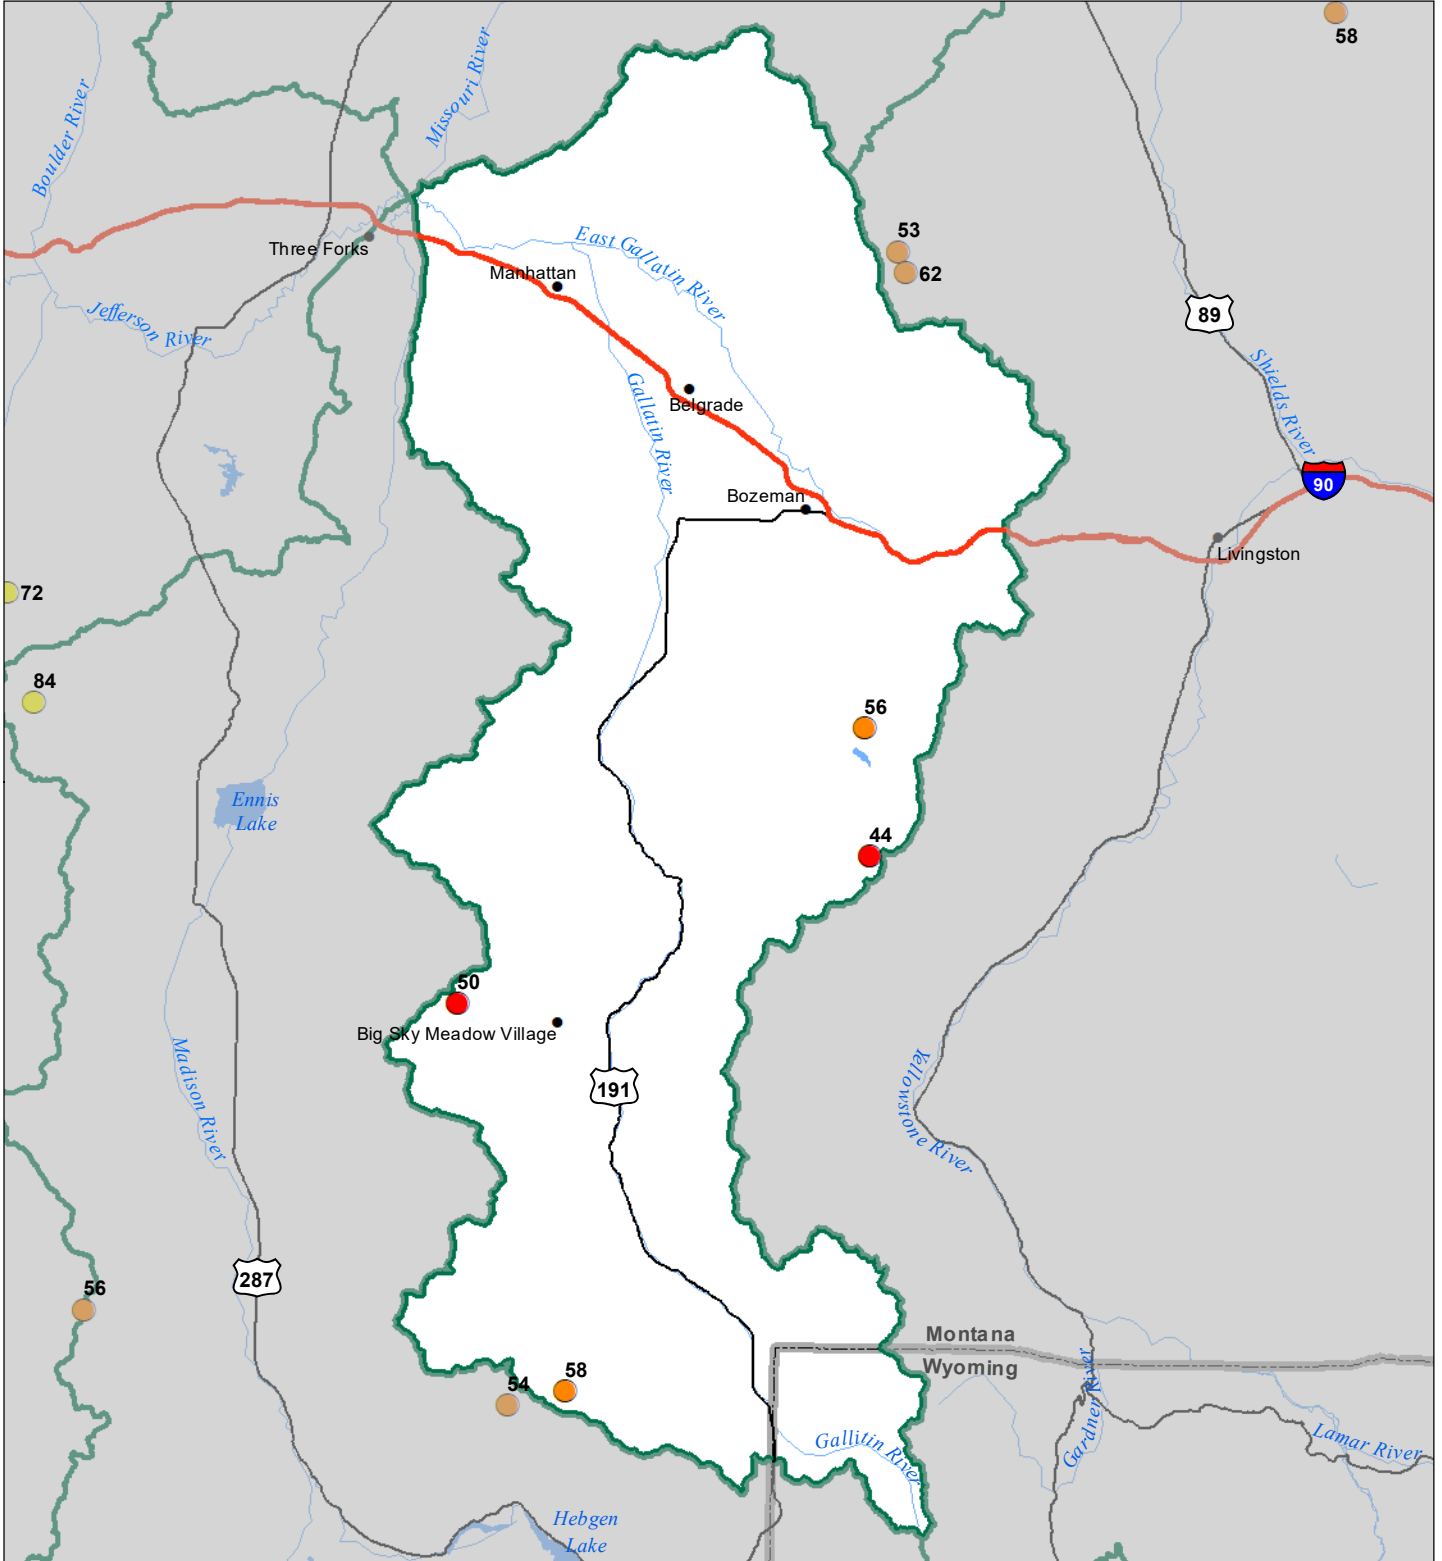

# Gallatin River Basin Monthly Precipitation and Reservoir Levels Percentage of Normal February 1, 2024 (January 1, 2023 - February 1, 2024)

#### SNOTEL

- > 150%
- 131 - 150%
- 111 - 130%
- 91 - 110%
- 71 - 90%
- 51 - 70%
- 1 - 50%