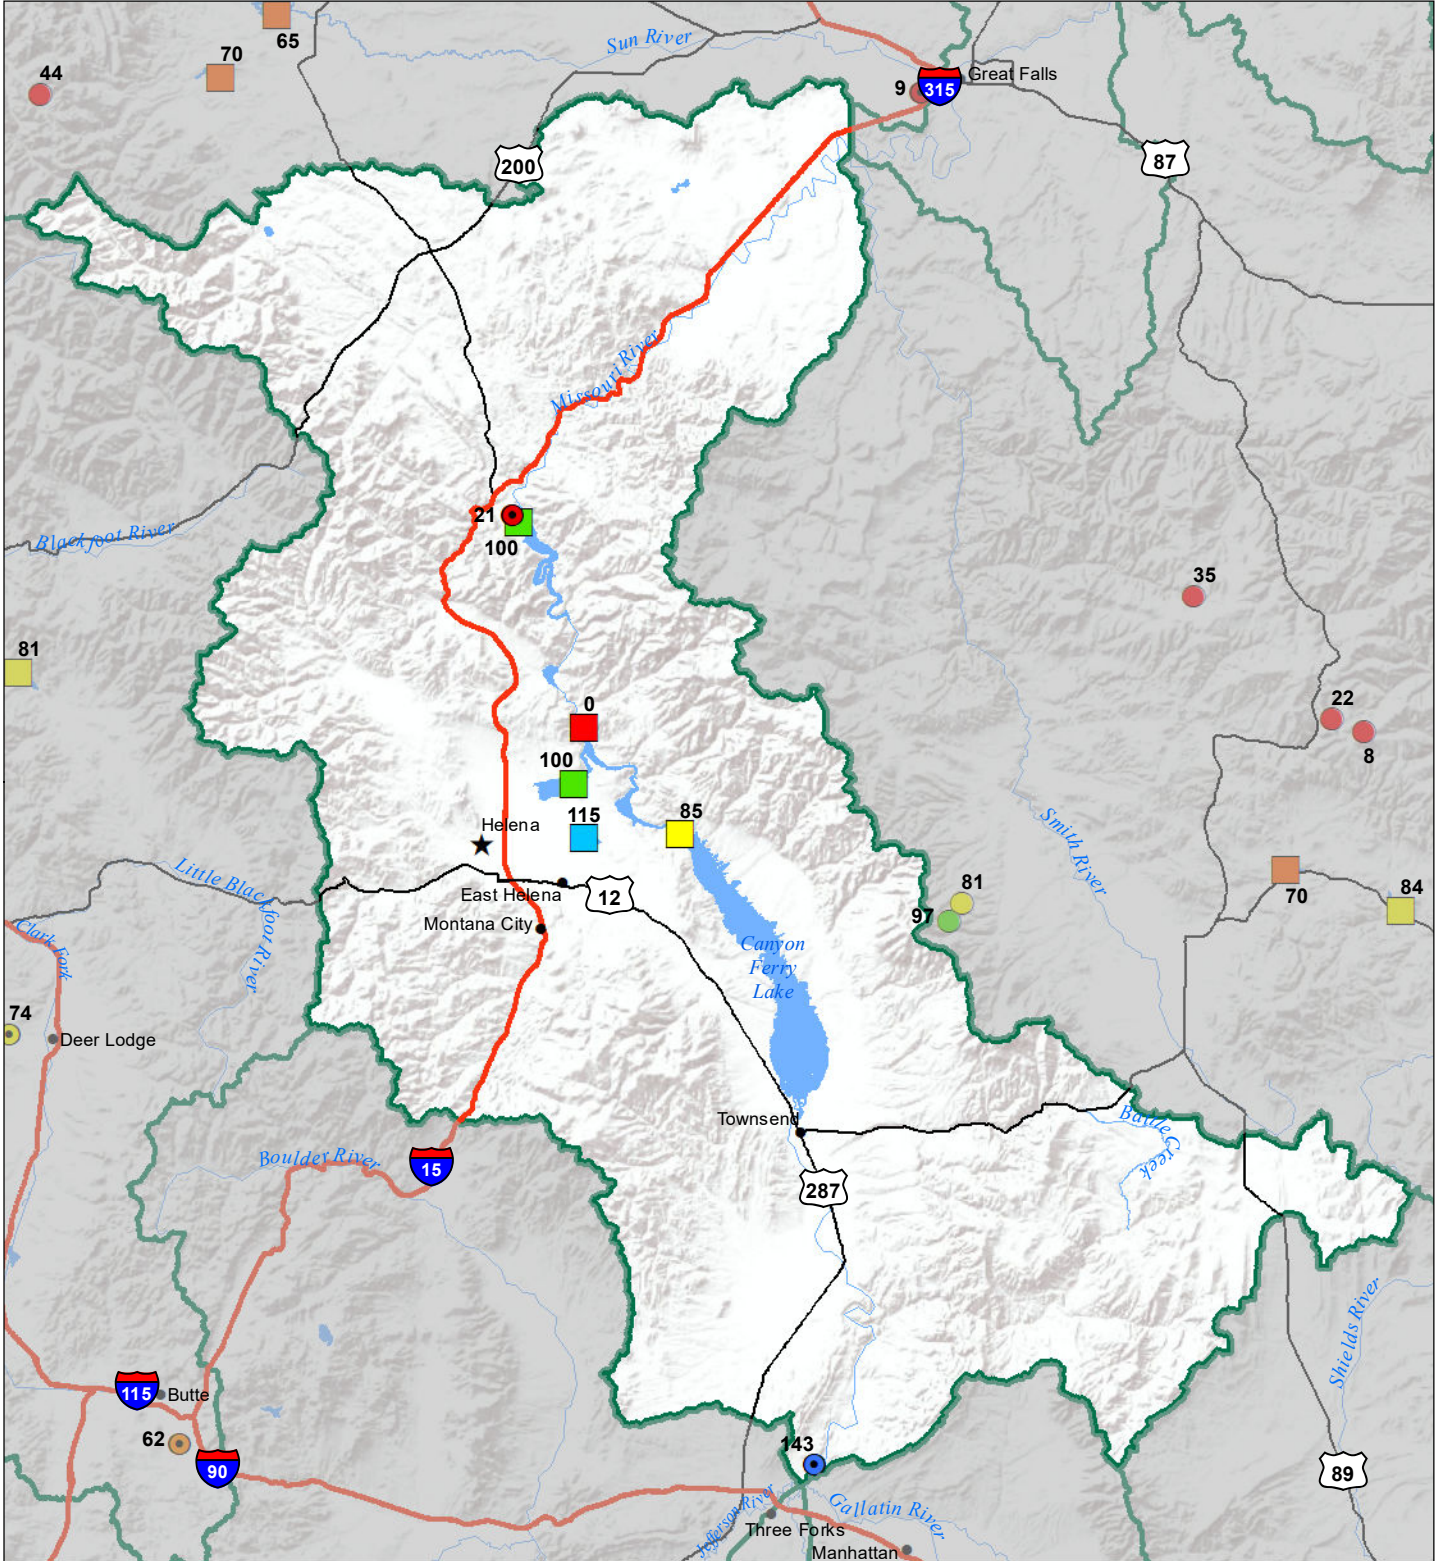

Headwaters Mainstem River Basin Monthly Precipitation and Reservoir Levels Percentage of Normal November 1, 2021 (October 1, 2021 - November 1, 2021)

Precipitation Percent of Normal

SNOTEL		COOP/ACIS	
● > 150%	● 71 - 90%	● > 150%	● 71 - 90%
● 131 - 150%	● 51 - 70%	● 131 - 150%	● 51 - 70%
● 111 - 130%	● 1 - 50%	● 111 - 130%	● 1 - 50%
● 91 - 110%		● 91 - 110%	

Reservoirs Percent of Normal

■ > 150%
■ 131 - 150%
■ 111 - 130%
■ 91 - 110%
■ 71 - 90%
■ 51 - 70%
■ 1 - 50%