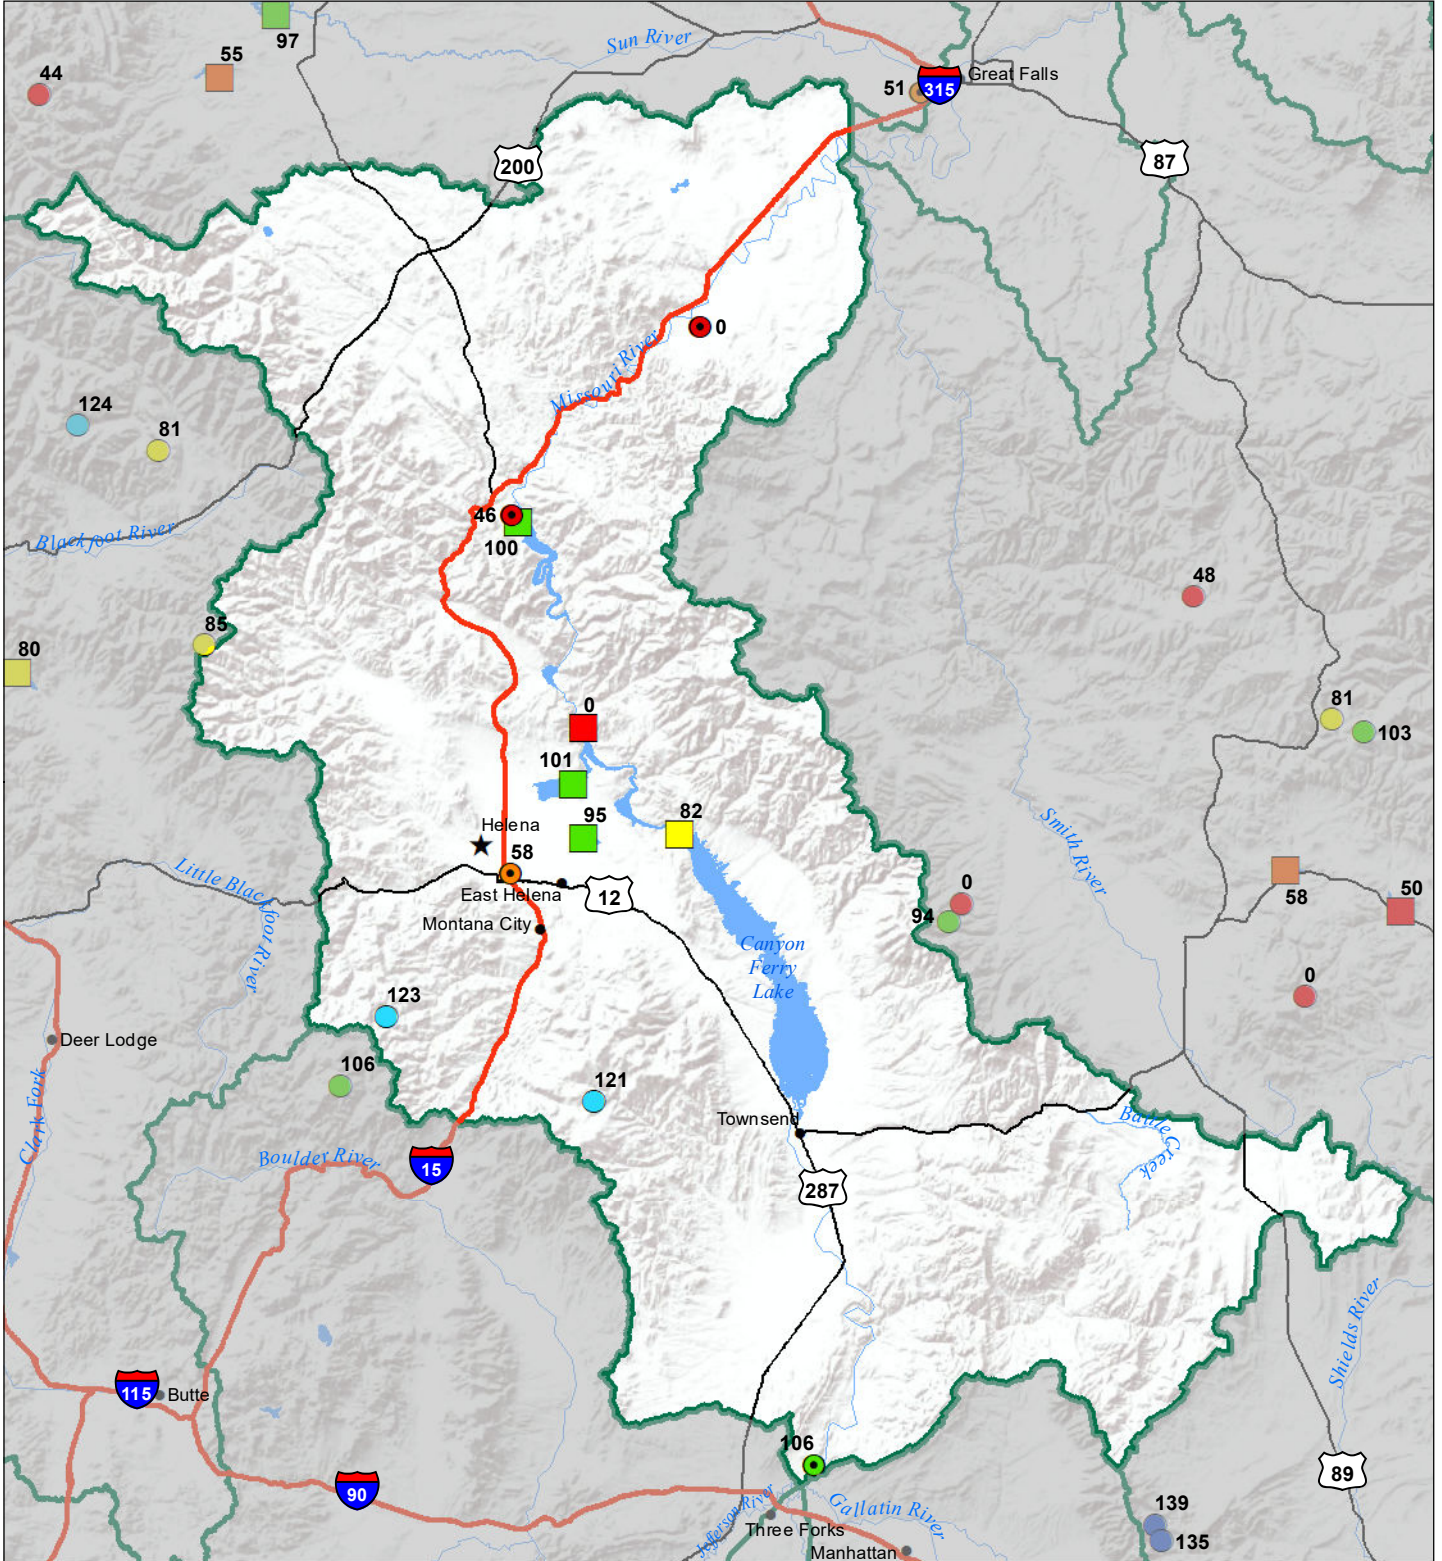

# Headwaters Mainstem River Basin Monthly Precipitation and Reservoir Levels Percentage of Normal June 1, 2022 (May 1, 2022 - June 1, 2022)

### Precipitation Percent of Normal

#### SNOTEL

- > 150%
- 131 - 150%
- 111 - 130%
- 91 - 110%
- 71 - 90%
- 51 - 70%
- 1 - 50%

#### COOP/ACIS

- > 150%
- 131 - 150%
- 111 - 130%
- 91 - 110%
- 71 - 90%
- 51 - 70%
- 1 - 50%