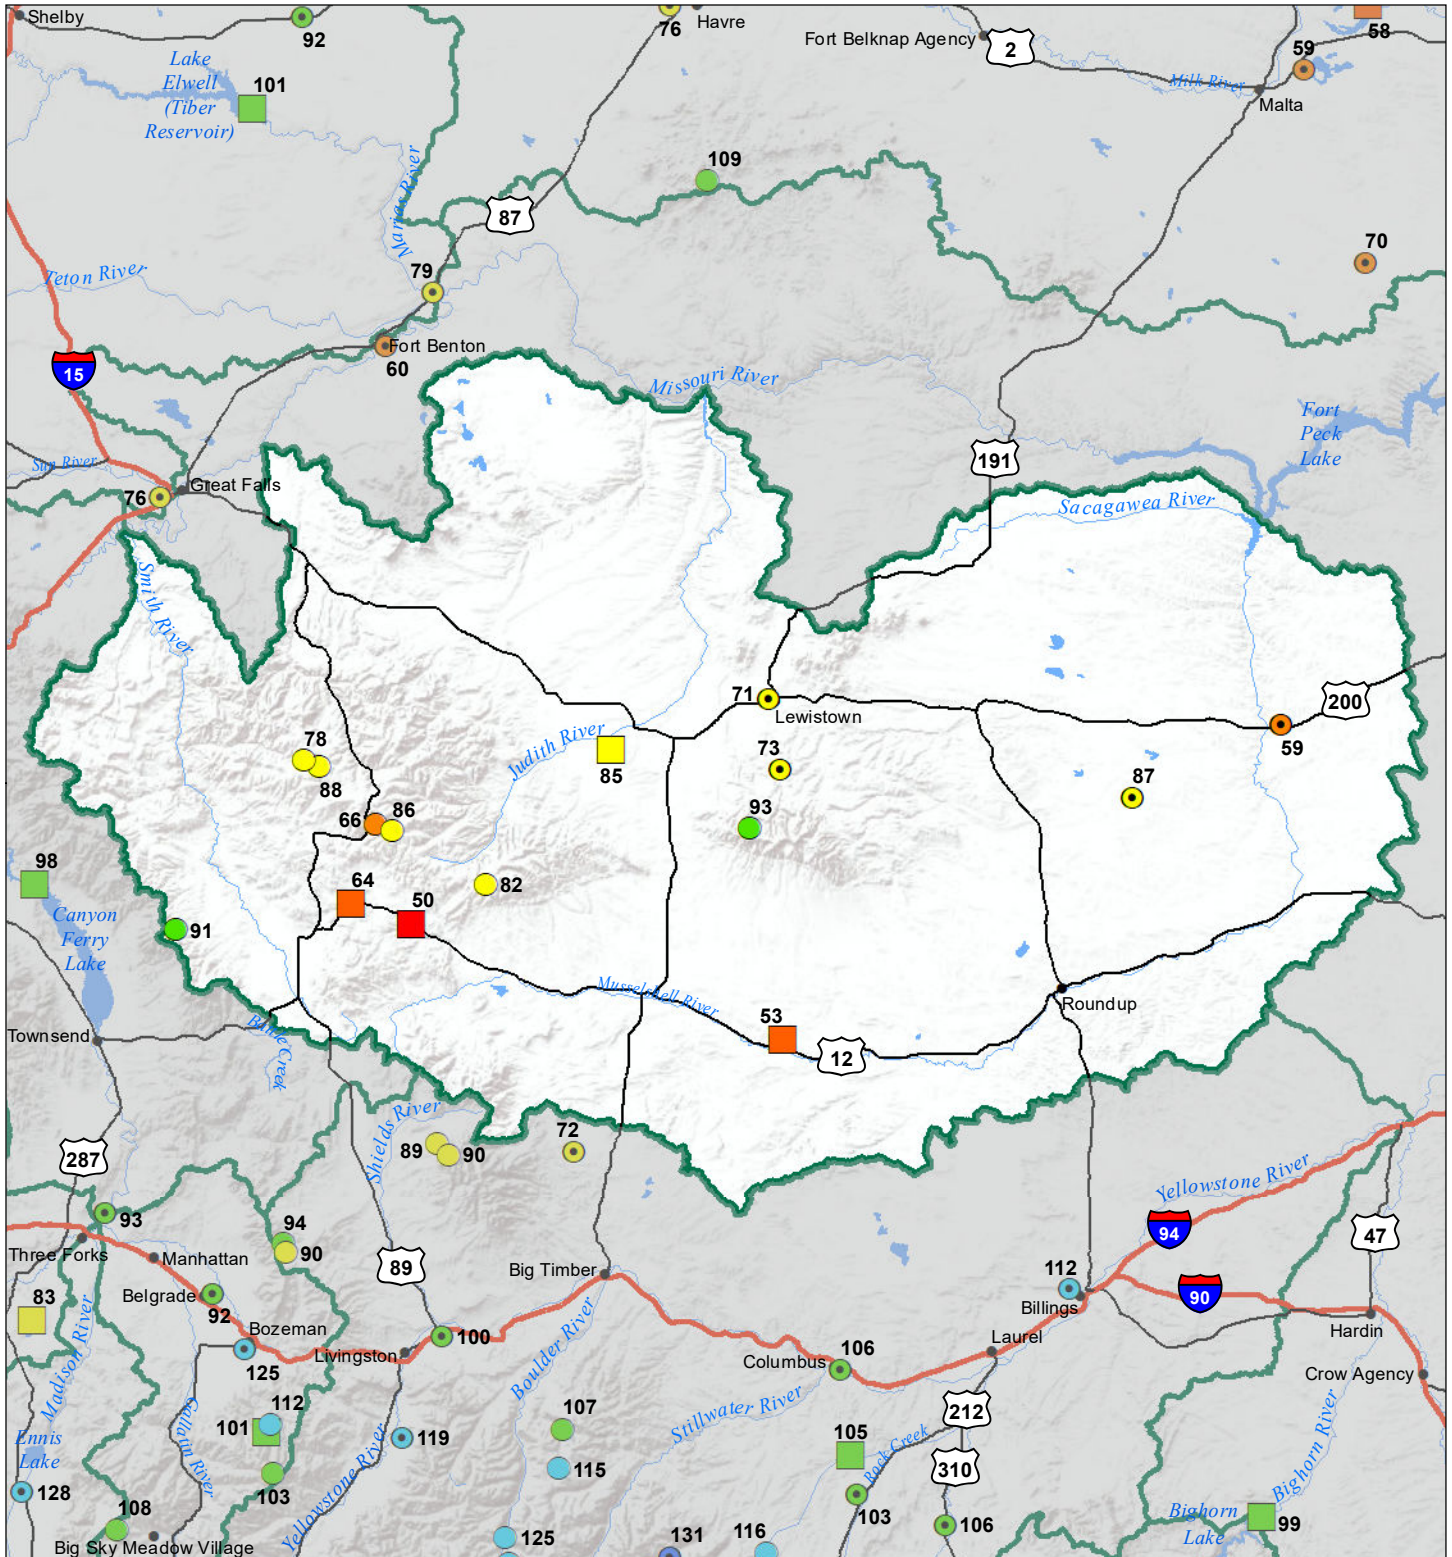

Smith-Judith-Musselshell River Basin

Water Year to Date Precipitation and Reservoir Levels

Percentage of Normal

July 1, 2022

Precipitation Percent of Normal

SNOTEL		COOP/ACIS	
● > 150%	● 71 - 90%	● > 150%	● 71 - 90%
● 131 - 150%	● 51 - 70%	● 131 - 150%	● 51 - 70%
● 111 - 130%	● 1 - 50%	● 111 - 130%	● 1 - 50%
● 91 - 110%		● 91 - 110%	

Reservoirs Percent of Normal

■ > 150%
■ 131 - 150%
■ 111 - 130%
■ 91 - 110%
■ 71 - 90%
■ 51 - 70%
■ 1 - 50%

Montana State Library
Natural Resource
Information System

Data source: USDA NRCS National Water and
Climate Center, Air and Water Database