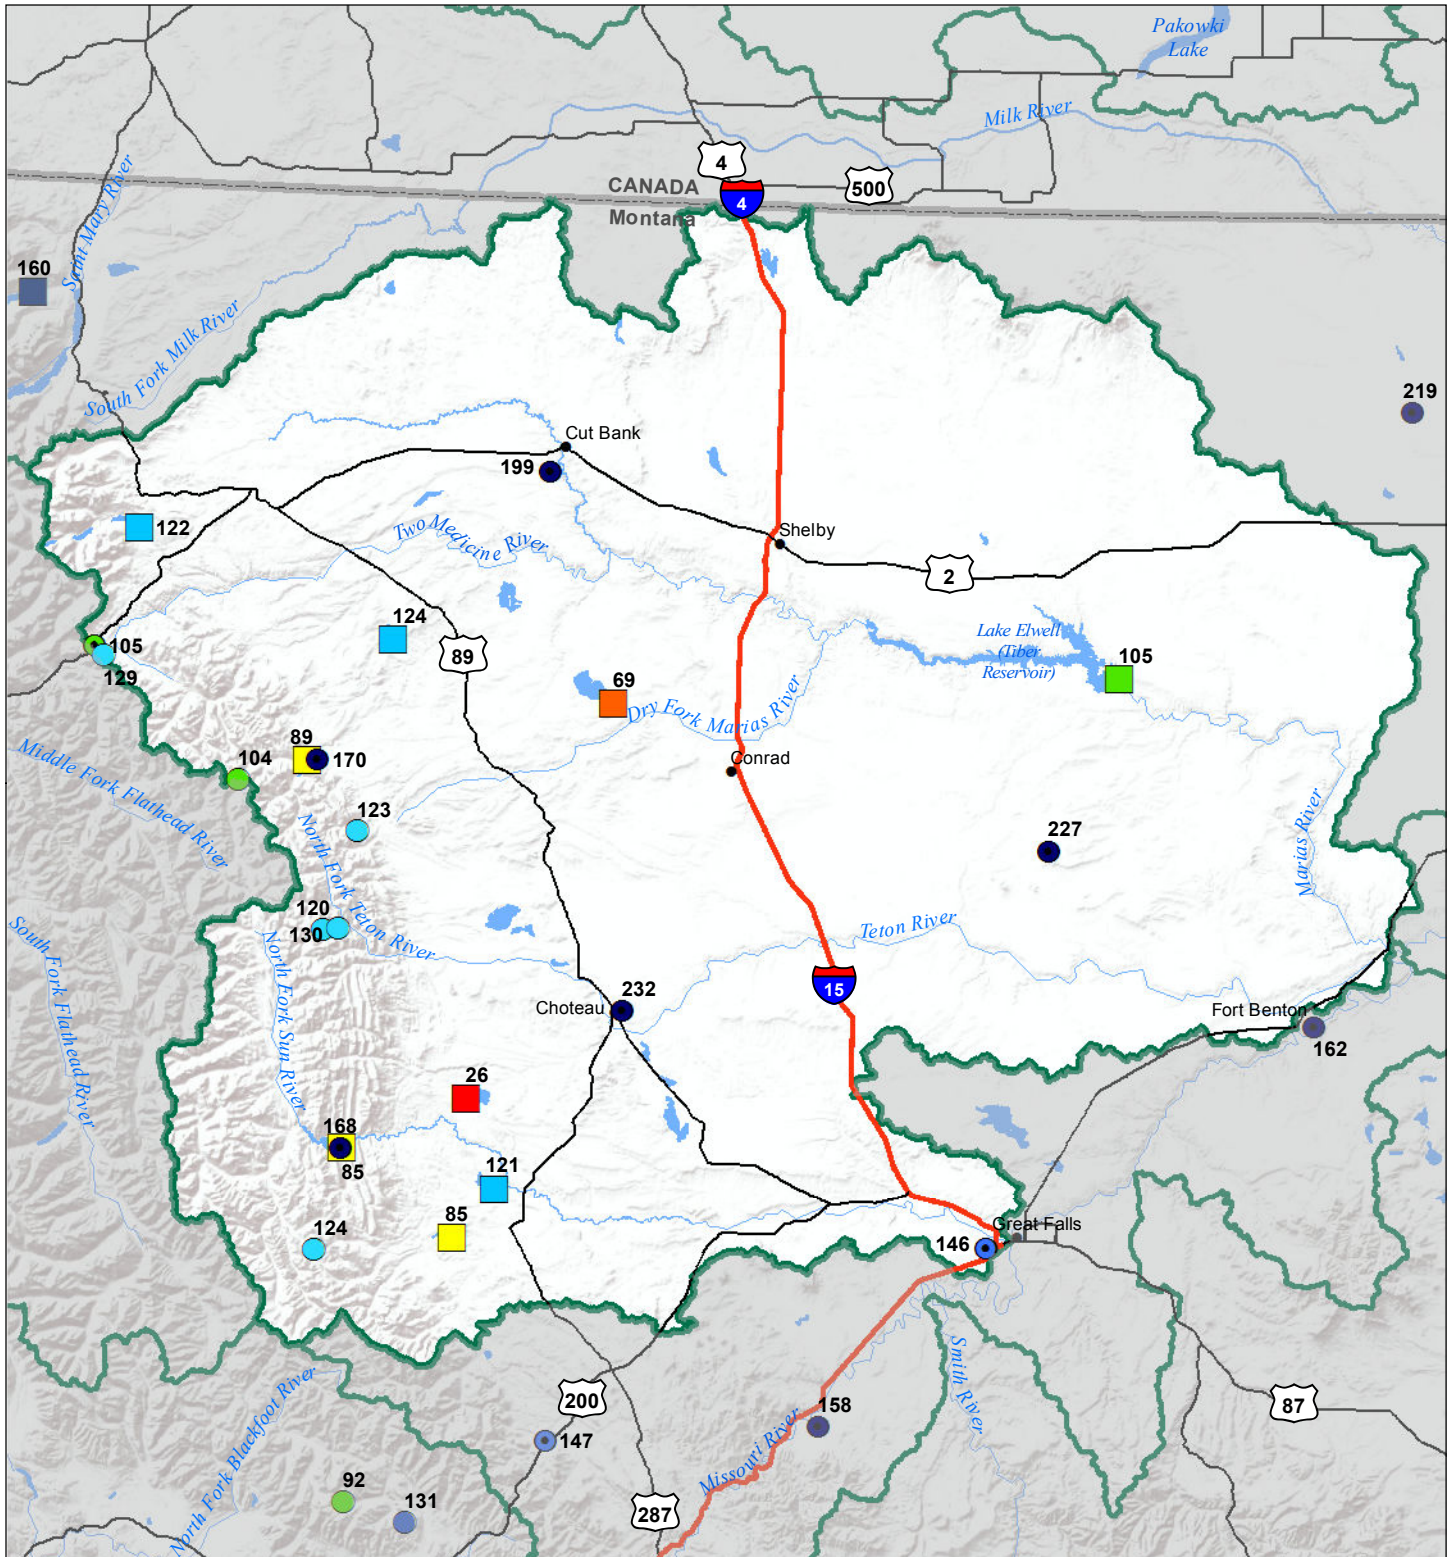

Sun-Teton-Marias River Basin

Water Year to Date Precipitation and Reservoir Levels

Percentage of Normal

March 1, 2017

Precipitation Percent of Normal

SNOTEL

- > 150%
- 131 - 150%
- 111 - 130%
- 91 - 110%
- 71 - 90%
- 51 - 70%
- 1 - 50%

COOP/ACIS

- > 150%
- 131 - 150%
- 111 - 130%
- 91 - 110%
- 71 - 90%
- 51 - 70%
- 1 - 50%

Reservoirs Percent of Normal

- > 150%
- 131 - 150%
- 111 - 130%
- 91 - 110%
- 71 - 90%
- 51 - 70%
- 1 - 50%

Montana State Library
Natural Resource
Information System