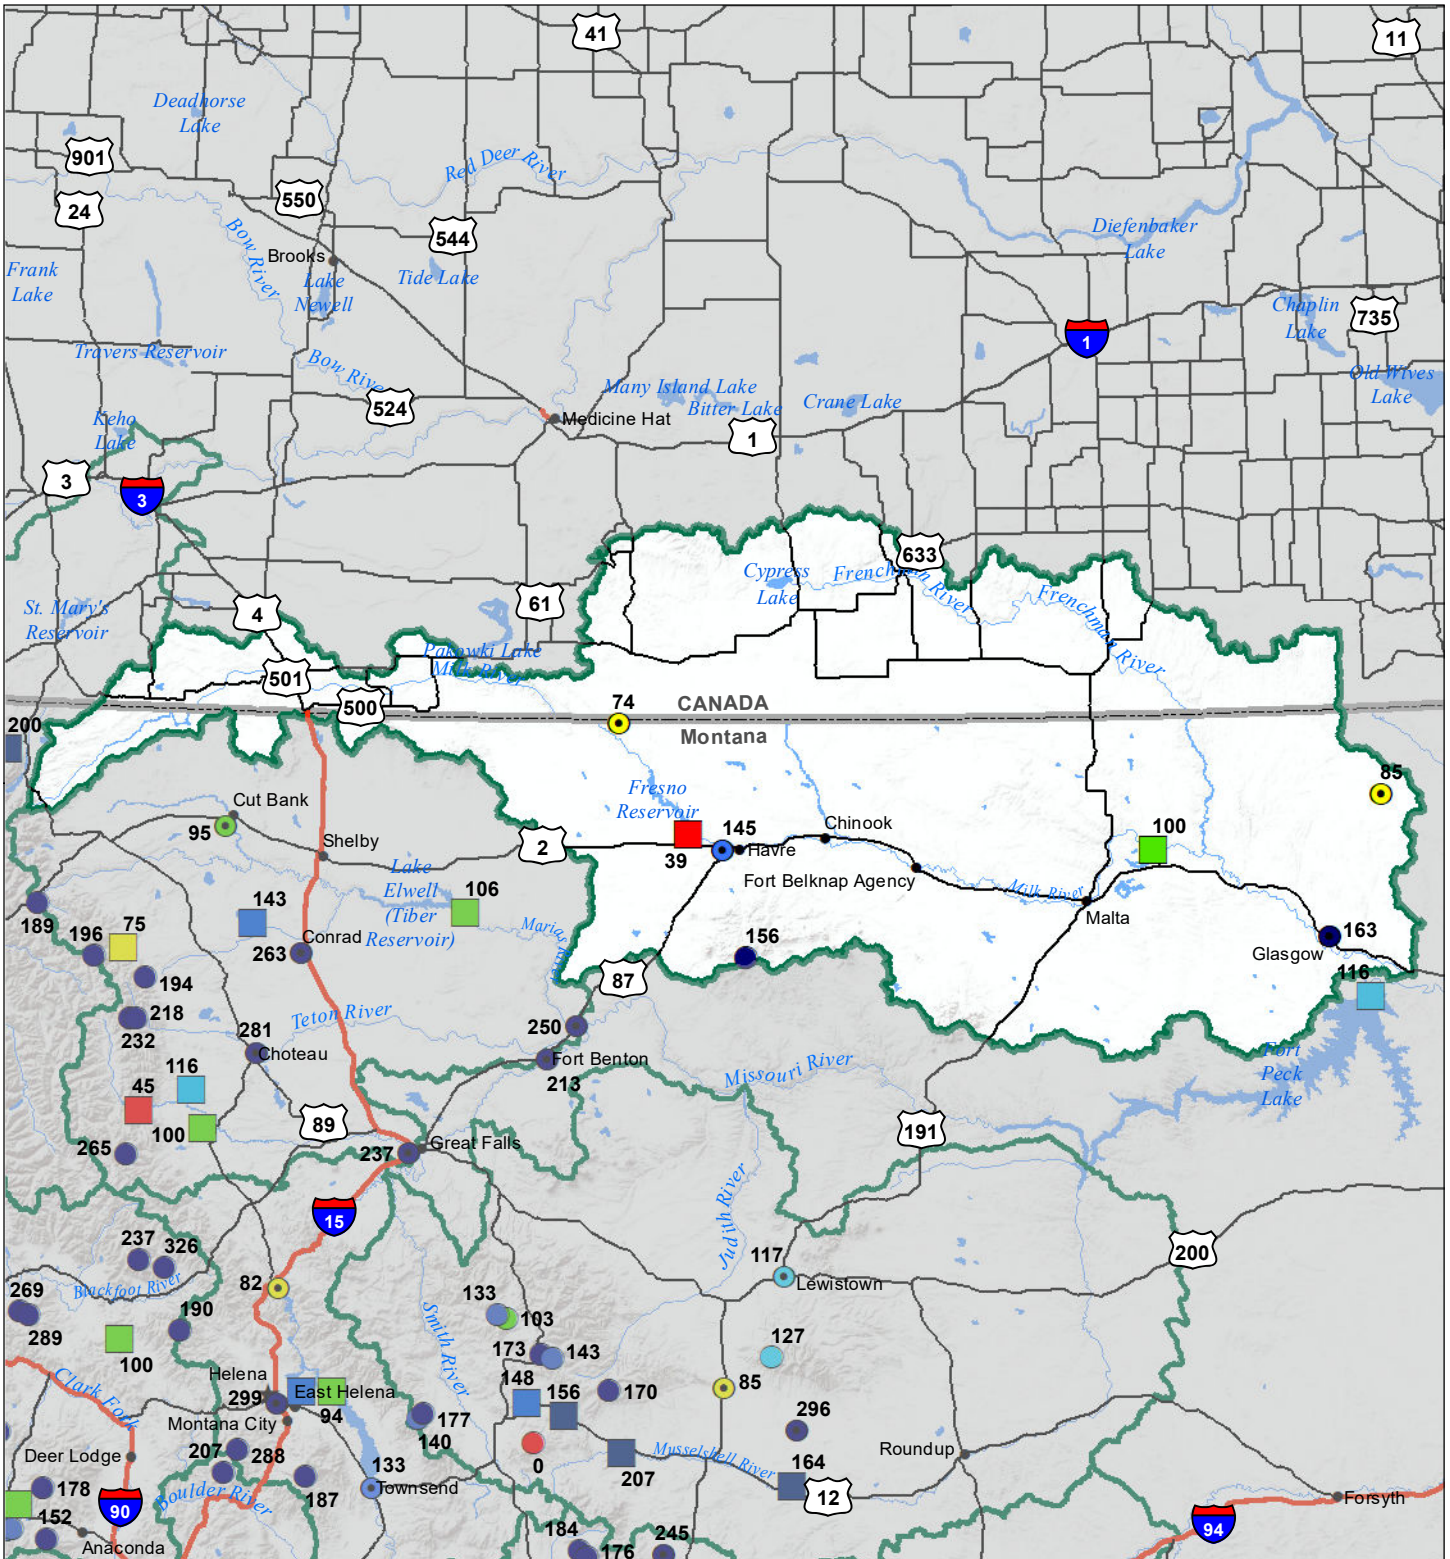

Milk River Basin

Water Year to Date Precipitation and Reservoir Levels

Percentage of Normal

November 1, 2020

Precipitation Percent of Normal

SNOTEL

- > 150%
- 131 - 150%
- 111 - 130%
- 91 - 110%
- 71 - 90%
- 51 - 70%
- 1 - 50%

COOP/ACIS

- > 150%
- 131 - 150%
- 111 - 130%
- 91 - 110%
- 71 - 90%
- 51 - 70%
- 1 - 50%

Reservoirs Percent of Normal

- > 150%
- 131 - 150%
- 111 - 130%
- 91 - 110%
- 71 - 90%
- 51 - 70%
- 1 - 50%

Montana State Library
Natural Resource
Information System