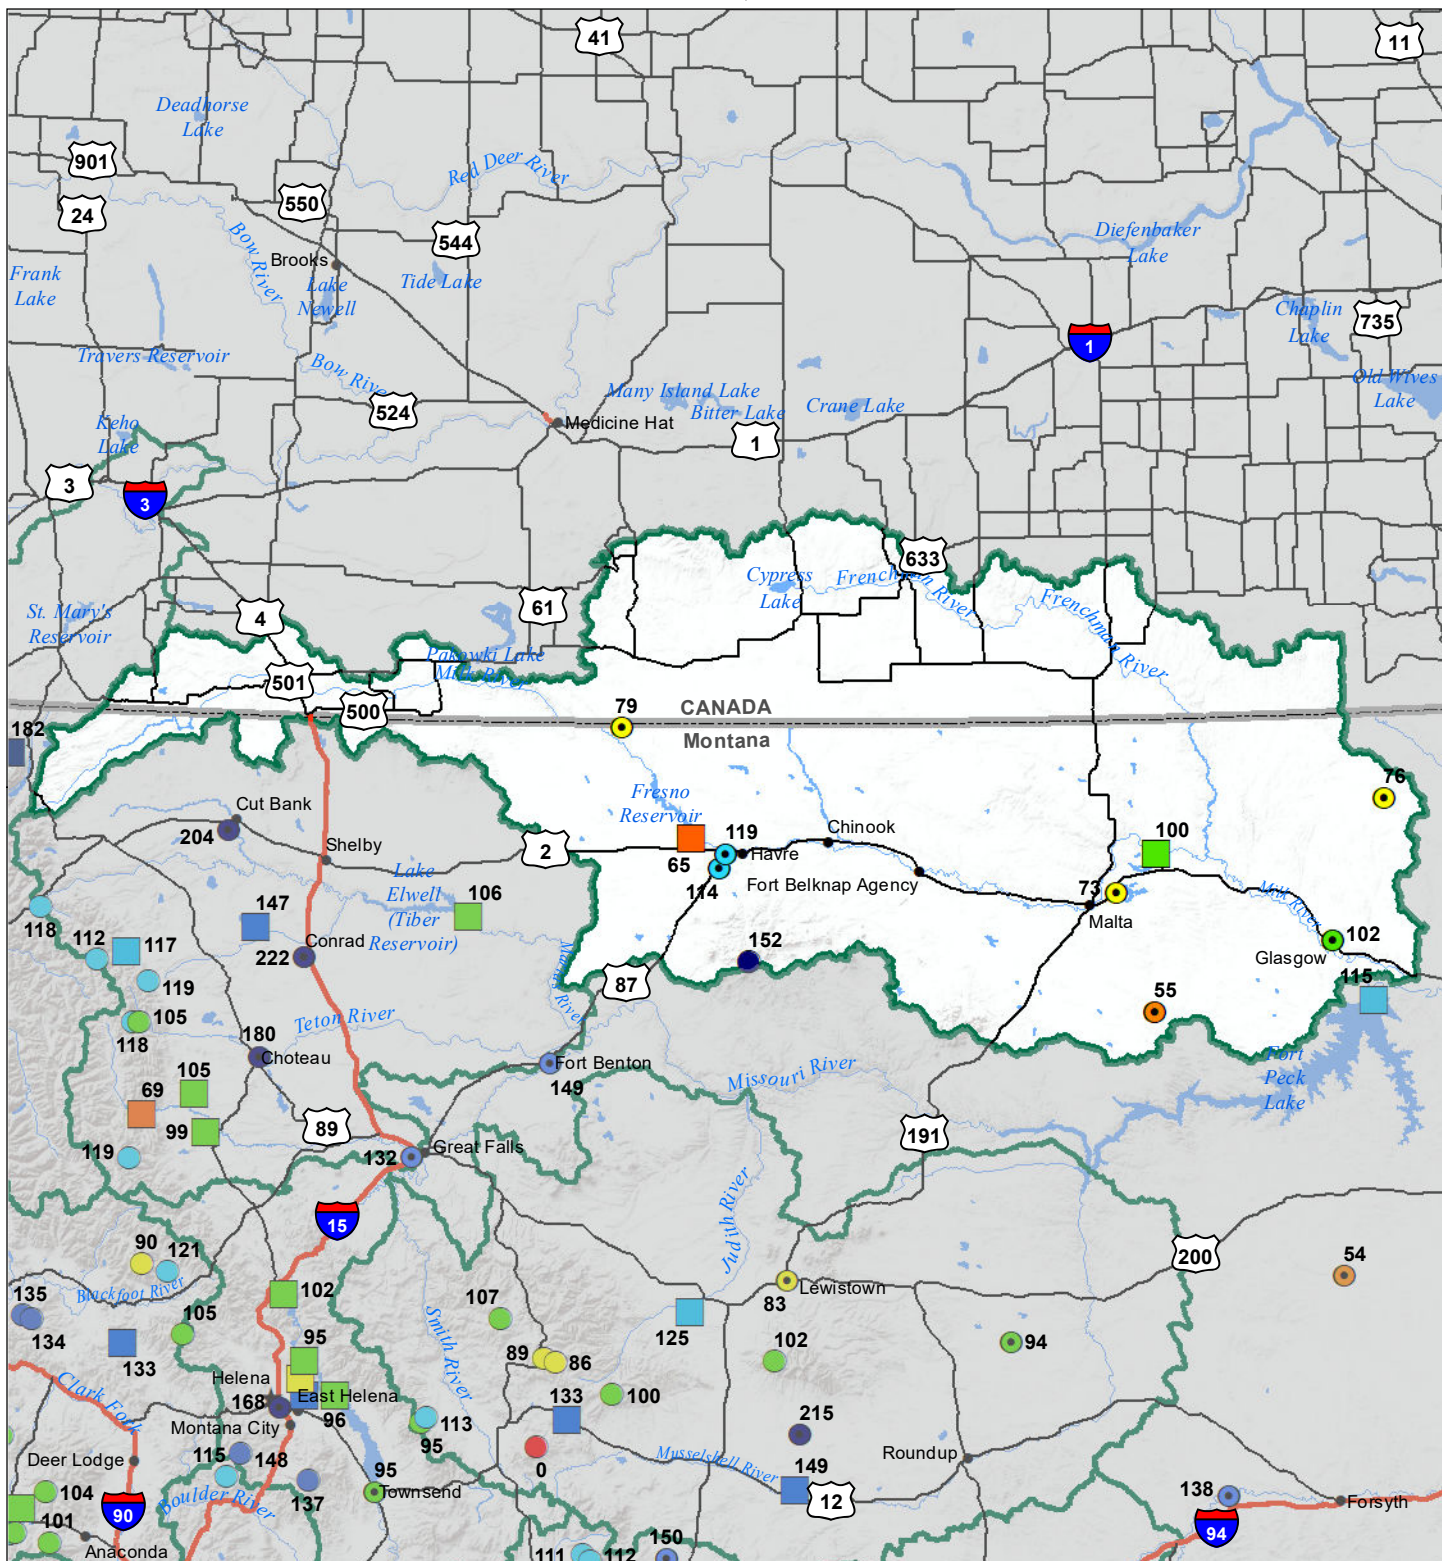

Milk River Basin

Water Year to Date Precipitation and Reservoir Levels

Percentage of Normal

March 1, 2021

Precipitation Percent of Normal

SNOTEL		COOP/ACIS	
● > 150%	● 71 - 90%	■ > 150%	■ 71 - 90%
● 131 - 150%	● 51 - 70%	■ 131 - 150%	■ 51 - 70%
● 111 - 130%	● 1 - 50%	■ 111 - 130%	■ 1 - 50%
● 91 - 110%		■ 91 - 110%	

Reservoirs Percent of Normal

■ > 150%
■ 131 - 150%
■ 111 - 130%
■ 91 - 110%
■ 71 - 90%
■ 51 - 70%
■ 1 - 50%