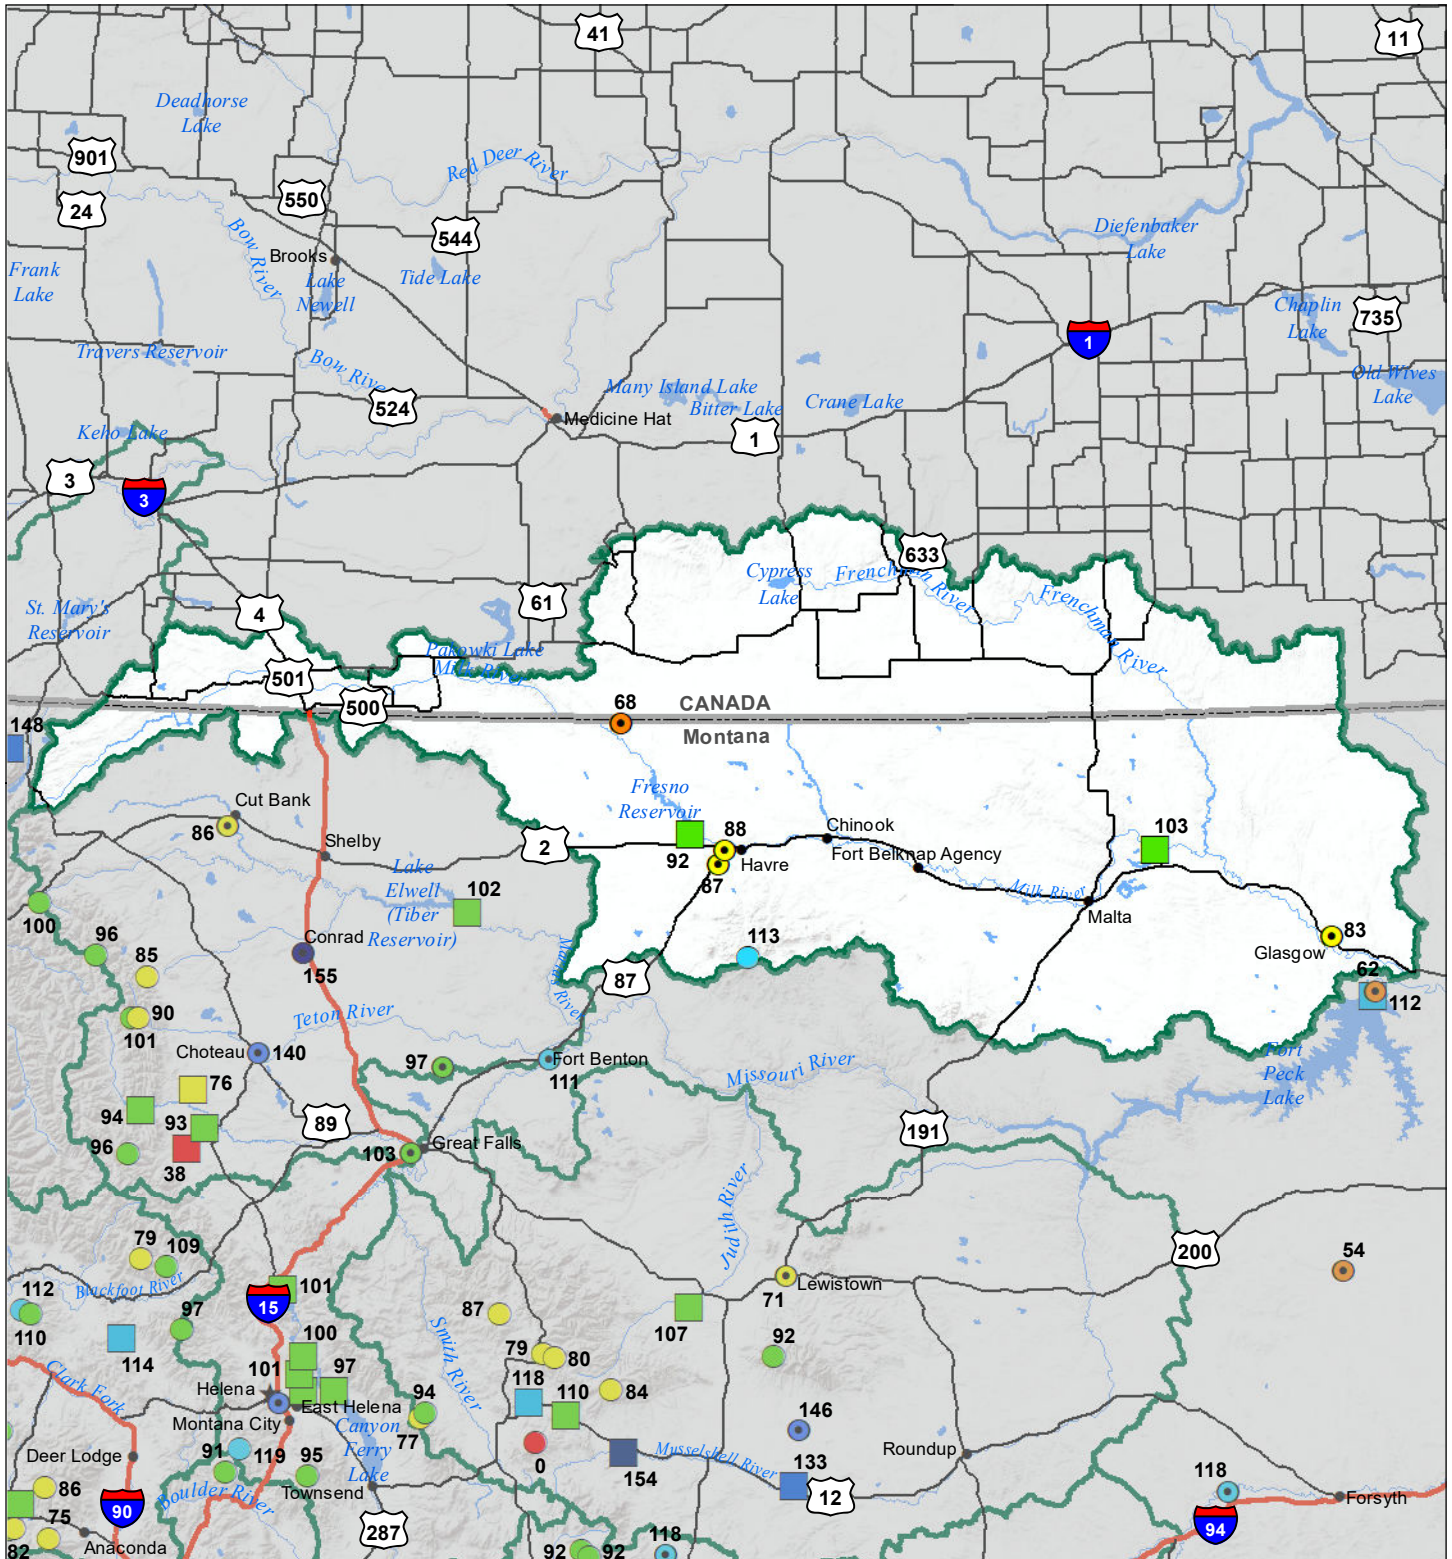

Milk River Basin

Water Year to Date Precipitation and Reservoir Levels

Percentage of Normal

May 1, 2021

Precipitation Percent of Normal

SNOTEL

- > 150%
- 131 - 150%
- 111 - 130%
- 91 - 110%
- 71 - 90%
- 51 - 70%
- 1 - 50%

COOP/ACIS

- > 150%
- 131 - 150%
- 111 - 130%
- 91 - 110%
- 71 - 90%
- 51 - 70%
- 1 - 50%

Reservoirs Percent of Normal

- > 150%
- 131 - 150%
- 111 - 130%
- 91 - 110%
- 71 - 90%
- 51 - 70%
- 1 - 50%