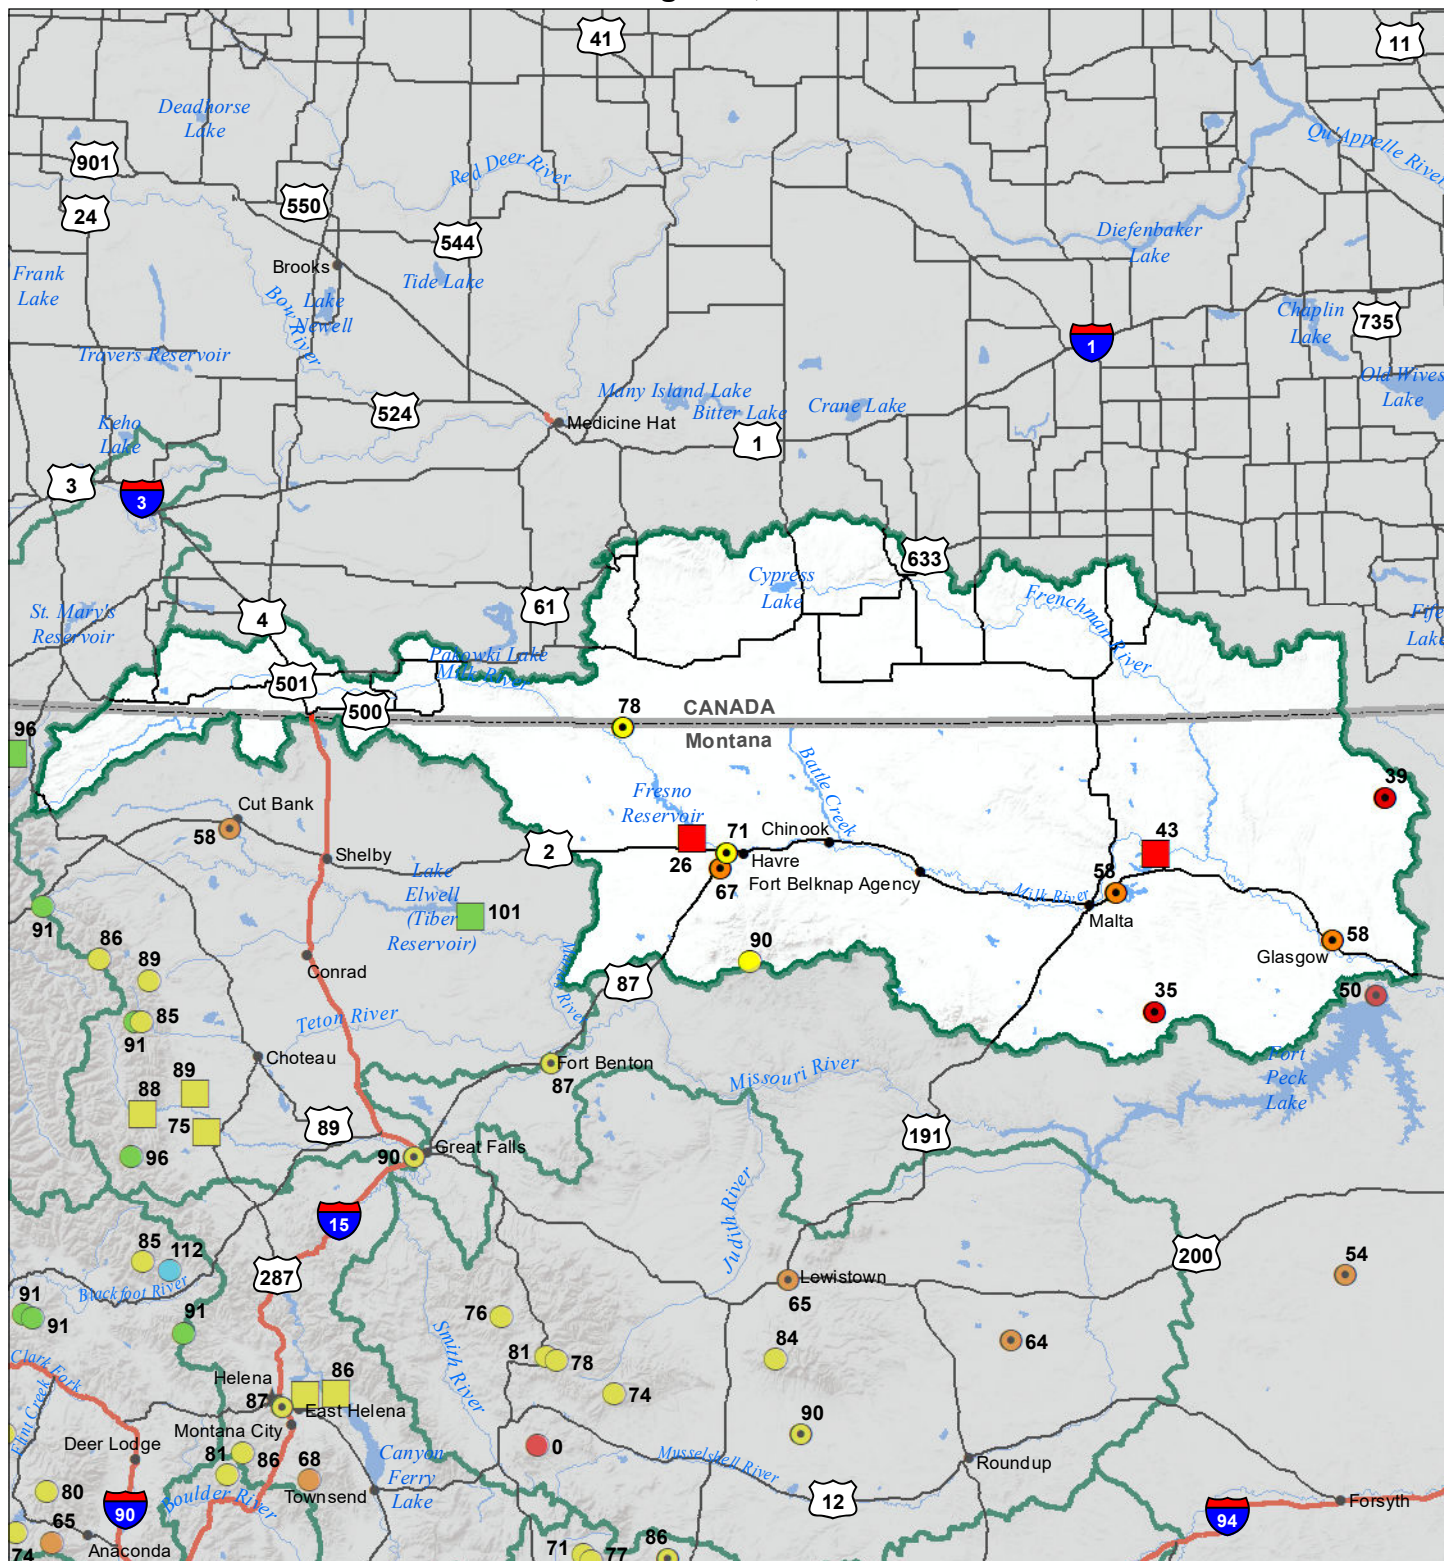

Milk River Basin

Water Year to Date Precipitation and Reservoir Levels Percentage of Normal

August 1, 2021

Precipitation Percent of Normal

SNOTEL

- > 150%
- 131 - 150%
- 111 - 130%
- 91 - 110%
- 71 - 90%
- 51 - 70%
- 1 - 50%

COOP/ACIS

- > 150%
- 131 - 150%
- 111 - 130%
- 91 - 110%
- 71 - 90%
- 51 - 70%
- 1 - 50%

Reservoirs Percent of Normal

- > 150%
- 131 - 150%
- 111 - 130%
- 91 - 110%
- 71 - 90%
- 51 - 70%
- 1 - 50%