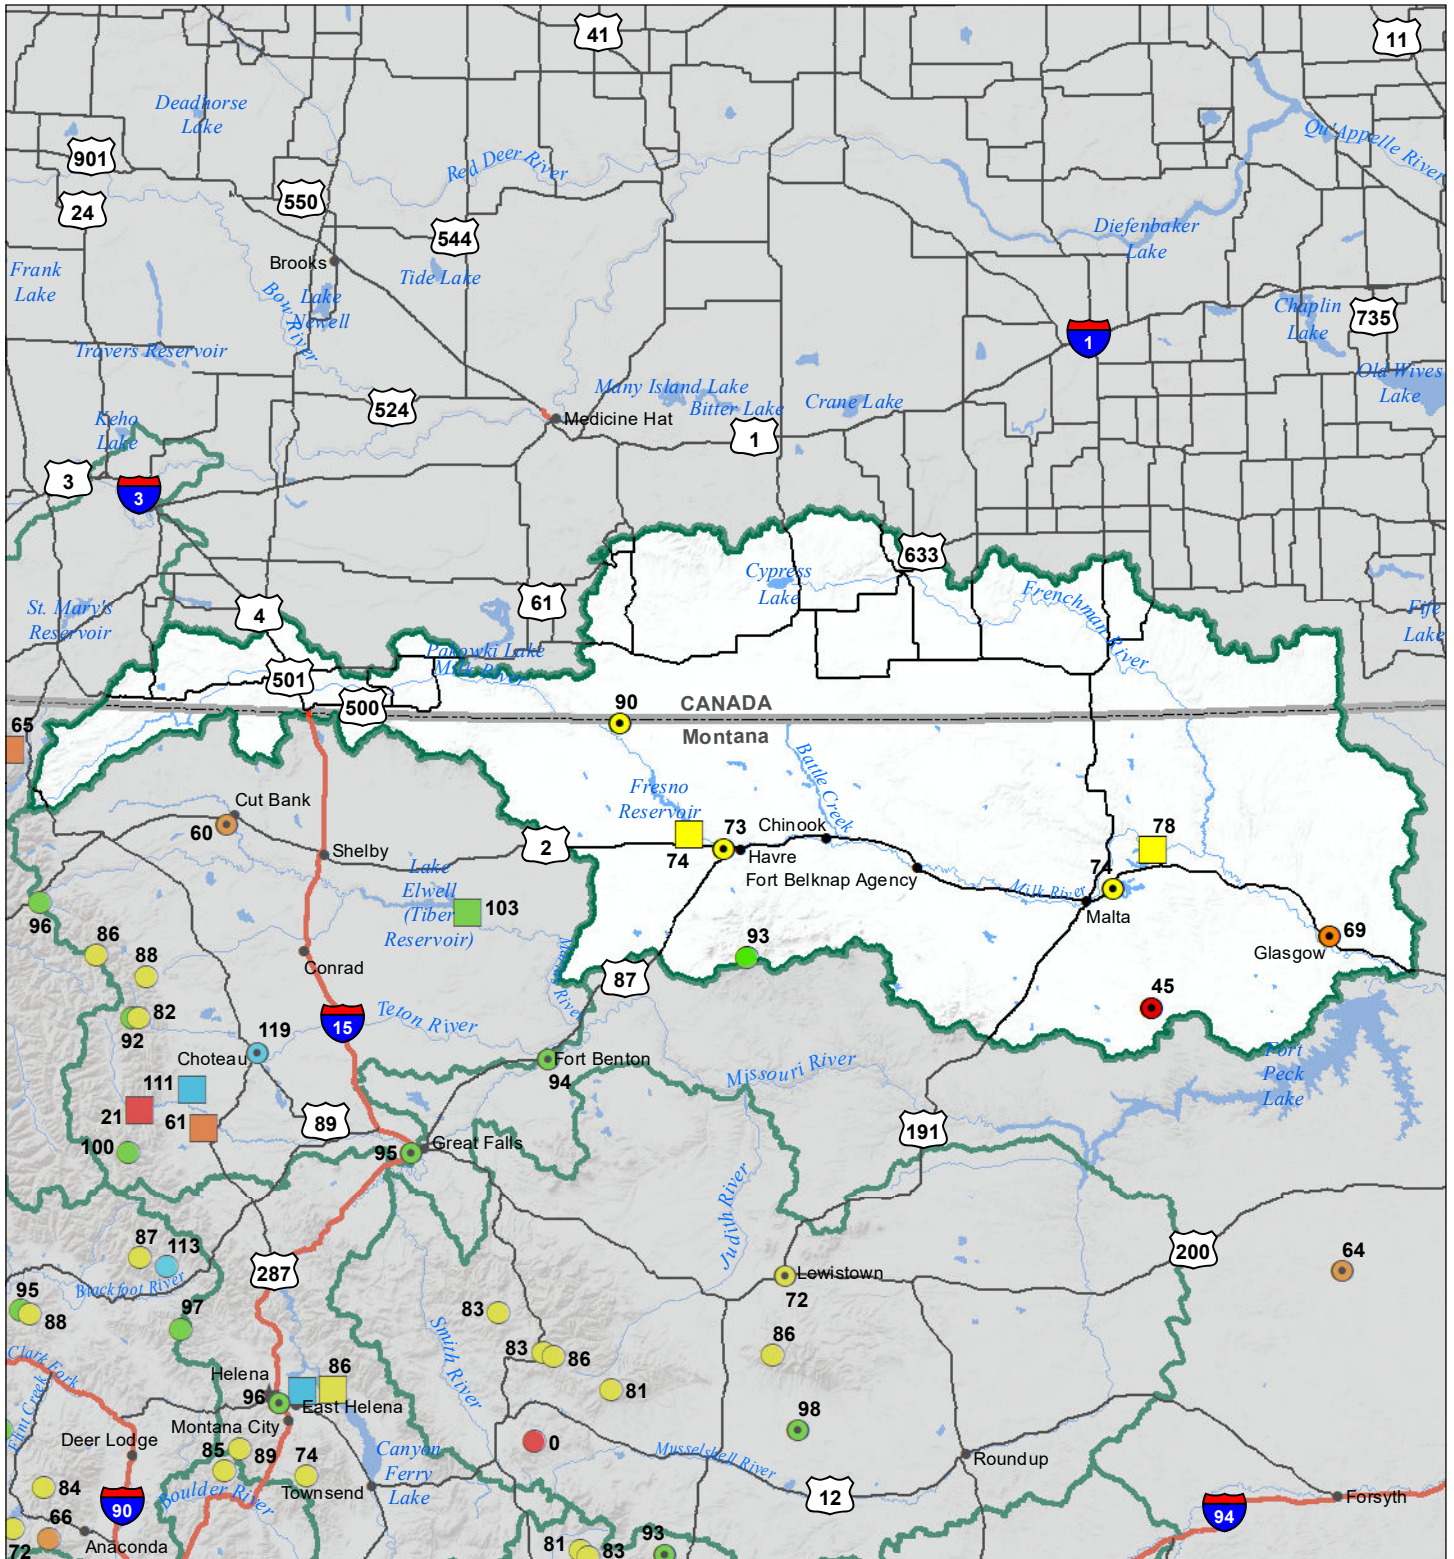

Milk River Basin

Water Year to Date Precipitation and Reservoir Levels

Percentage of Normal

September 1, 2021

Precipitation Percent of Normal

SNOTEL		COOP/ACIS	
● > 150%	● 71 - 90%	● > 150%	● 71 - 90%
● 131 - 150%	● 51 - 70%	● 131 - 150%	● 51 - 70%
● 111 - 130%	● 1 - 50%	● 111 - 130%	● 1 - 50%
● 91 - 110%		● 91 - 110%	

Reservoirs Percent of Normal

■ > 150%
■ 131 - 150%
■ 111 - 130%
■ 91 - 110%
■ 71 - 90%
■ 51 - 70%
■ 1 - 50%