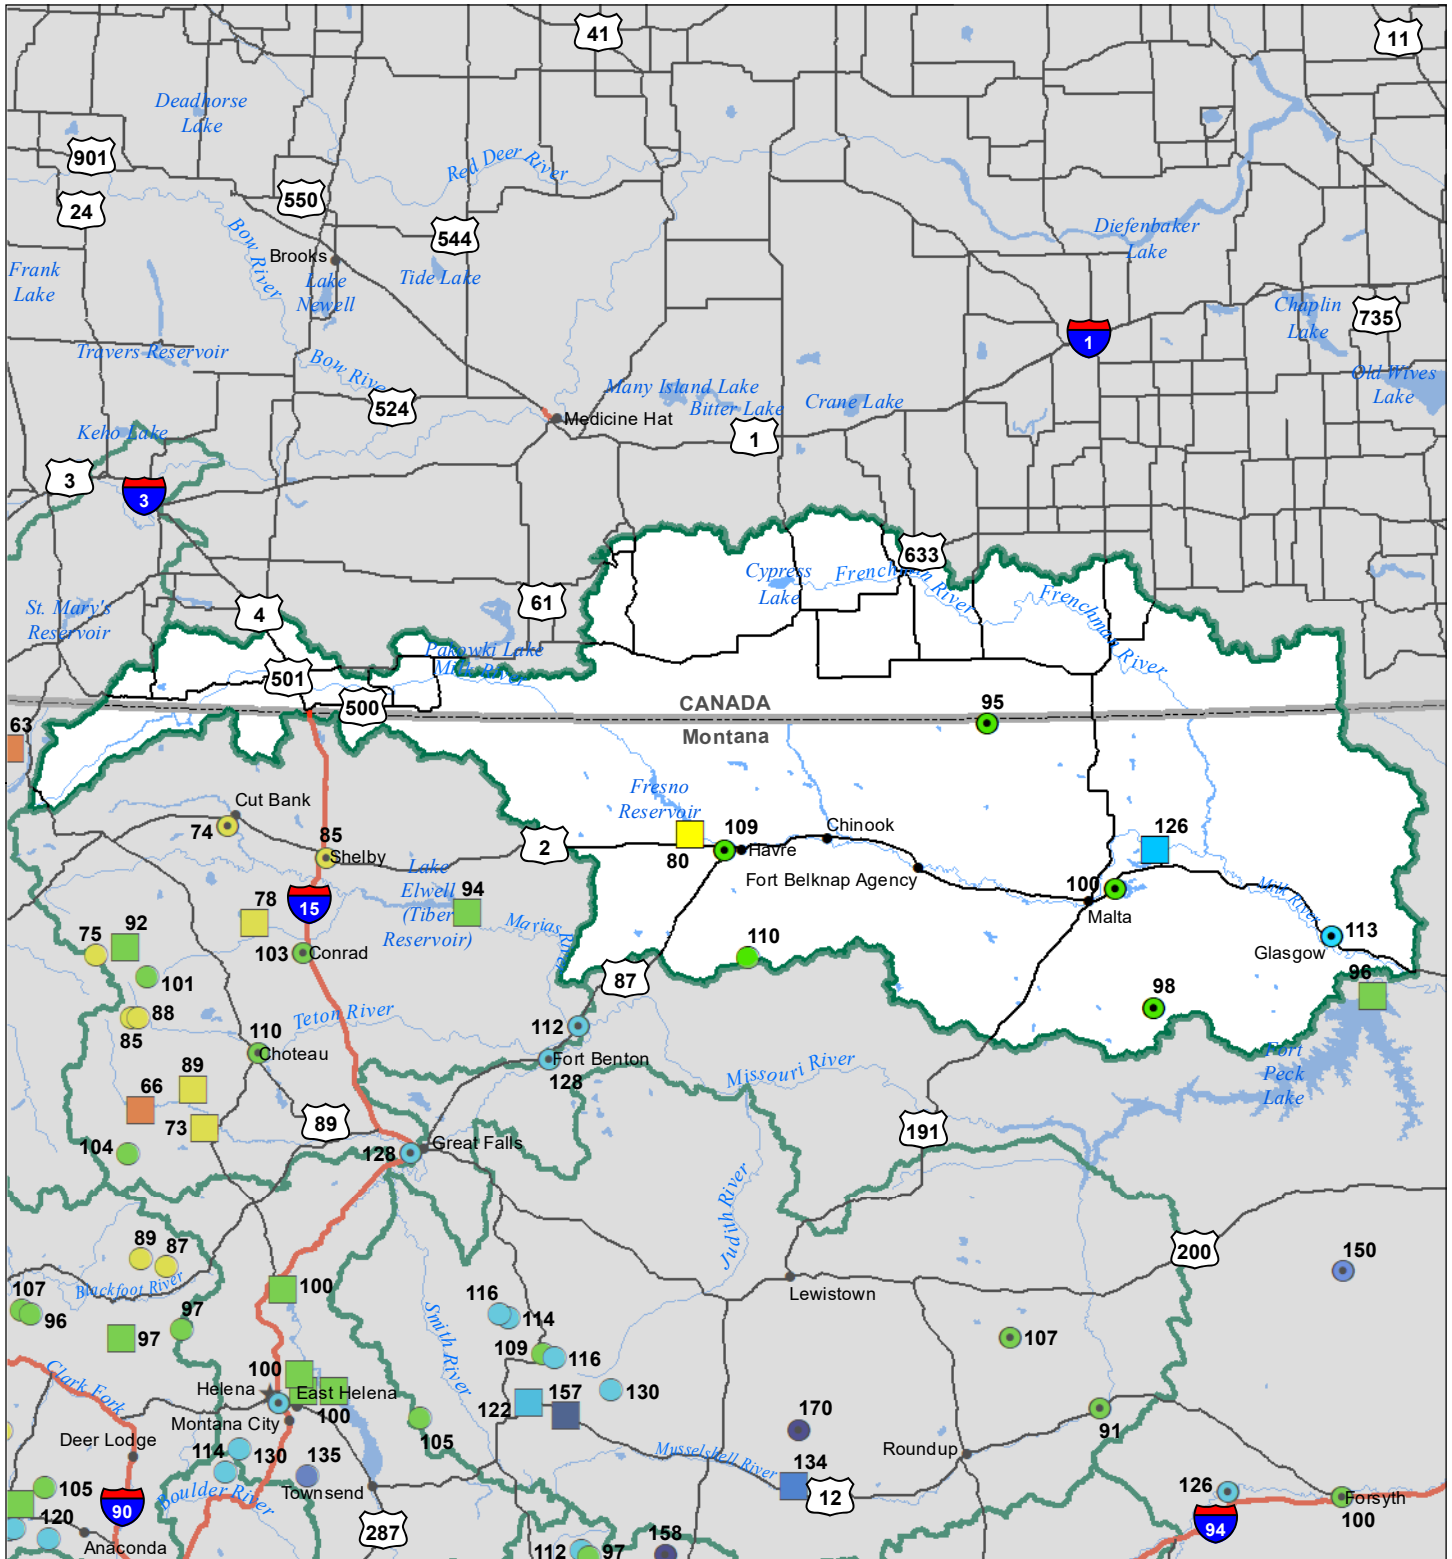

Milk River Basin

Water Year to Date Precipitation and Reservoir Levels Percentage of Normal

August 1, 2023

Precipitation Percent of Normal

SNOTEL		COOP/ACIS	
● > 150%	● 71 - 90%	● > 150%	● 71 - 90%
● 131 - 150%	● 51 - 70%	● 131 - 150%	● 51 - 70%
● 111 - 130%	● 1 - 50%	● 111 - 130%	● 1 - 50%
● 91 - 110%		● 91 - 110%	

Reservoirs Percent of Normal

■ > 150%
■ 131 - 150%
■ 111 - 130%
■ 91 - 110%
■ 71 - 90%
■ 51 - 70%
■ 1 - 50%