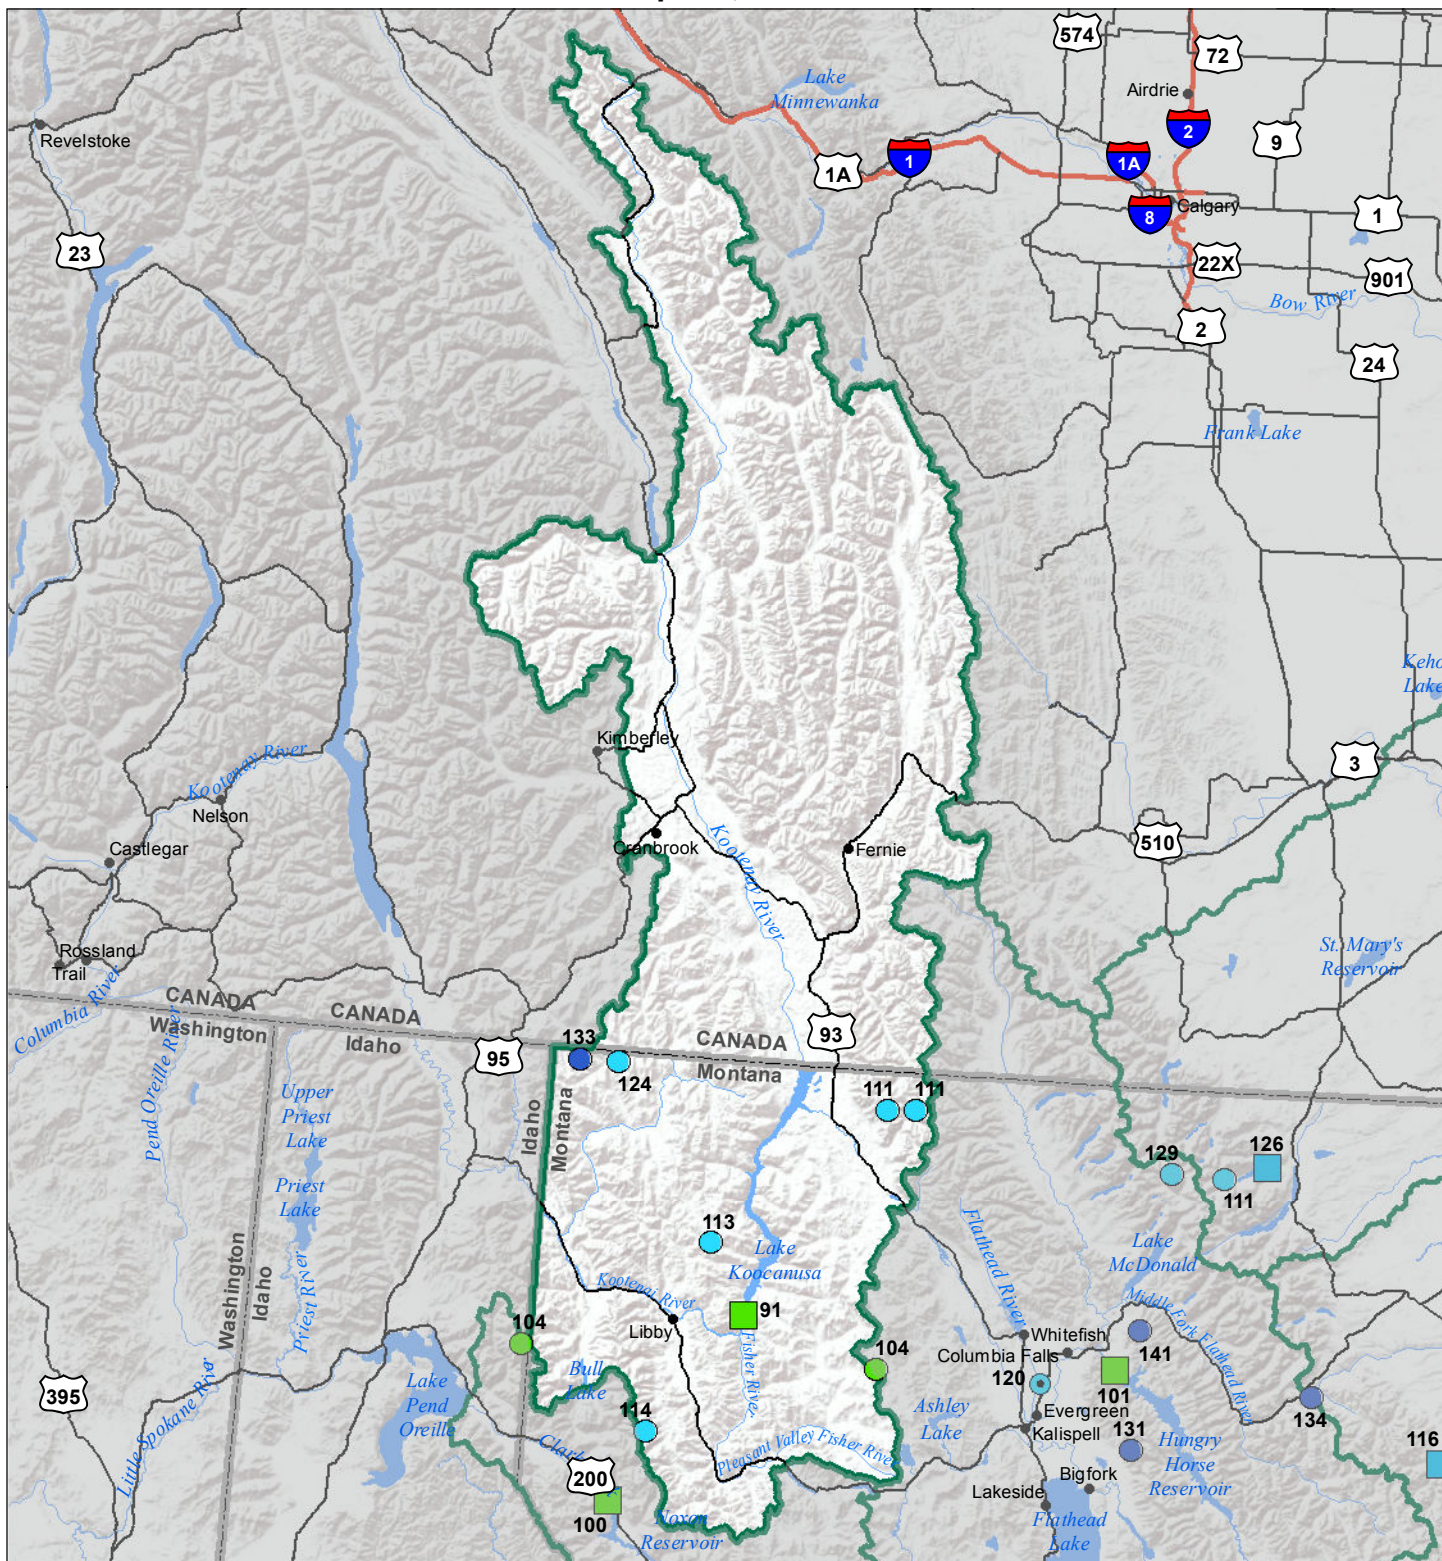

Kootenai River Basin

Water Year to Date Precipitation and Reservoir Levels

Percentage of Normal

April 1, 2018

Precipitation Percent of Normal			
SNOTEL		COOP/ACIS	
● > 150%	● 71 - 90%	● > 150%	● 71 - 90%
● 131 - 150%	● 51 - 70%	● 131 - 150%	● 51 - 70%
● 111 - 130%	● 1 - 50%	● 111 - 130%	● 1 - 50%
● 91 - 110%		● 91 - 110%	

Reservoirs Percent of Normal
■ > 150%
■ 131 - 150%
■ 111 - 130%
■ 91 - 110%
■ 71 - 90%
■ 51 - 70%
■ 1 - 50%

USDA
 Montana State Library
 Natural Resource Information System