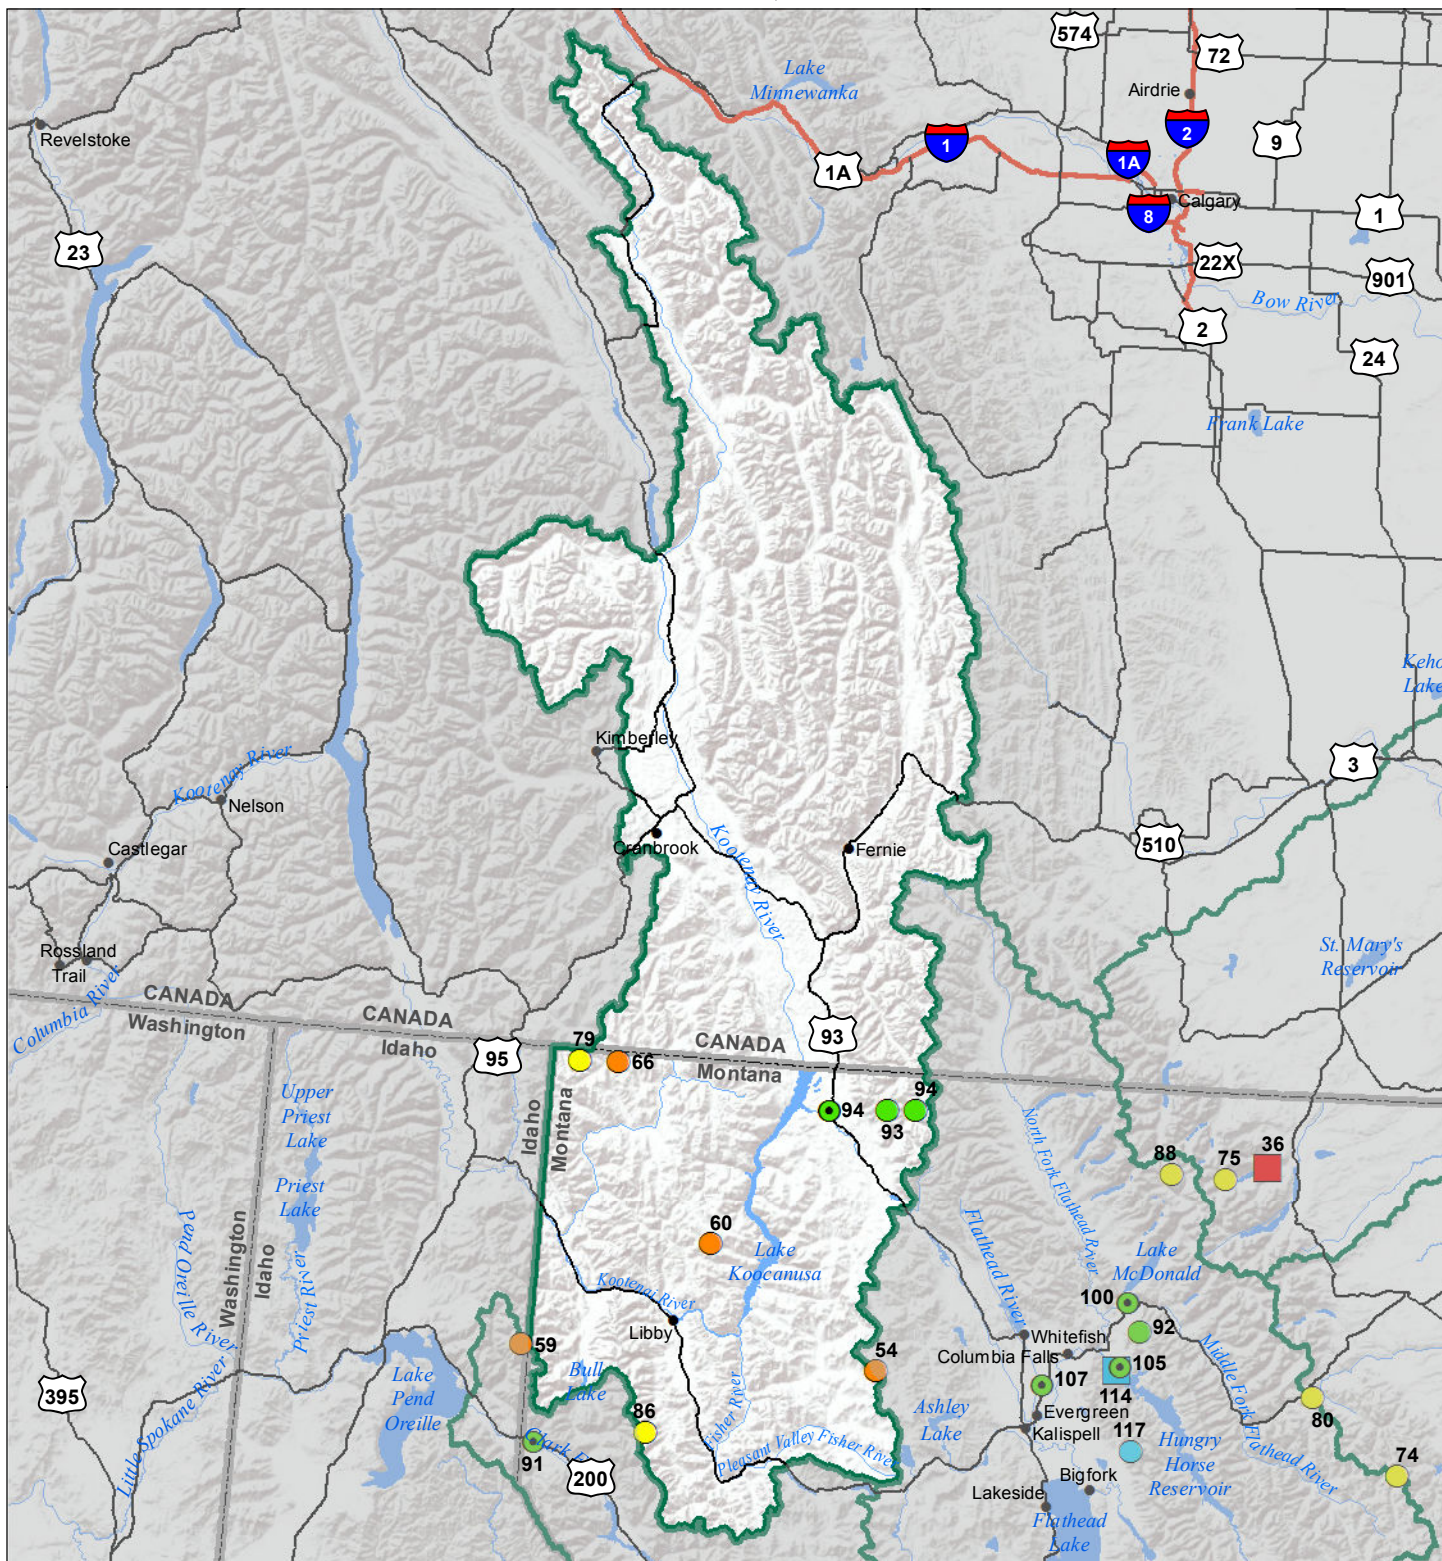

Kootenai River Basin Water Year to Date Precipitation and Reservoir Levels Percentage of Normal December 1, 2018

Precipitation Percent of Normal	
SNOTEL	COOP/ACIS
● > 150%	● > 150%
● 131 - 150%	● 131 - 150%
● 111 - 130%	● 111 - 130%
● 91 - 110%	● 91 - 110%
● 71 - 90%	● 71 - 90%
● 51 - 70%	● 51 - 70%
● 1 - 50%	● 1 - 50%

Reservoirs Percent of Normal
■ > 150%
■ 131 - 150%
■ 111 - 130%
■ 91 - 110%
■ 71 - 90%
■ 51 - 70%
■ 1 - 50%

USDA
Montana State Library
Natural Resource
Information System