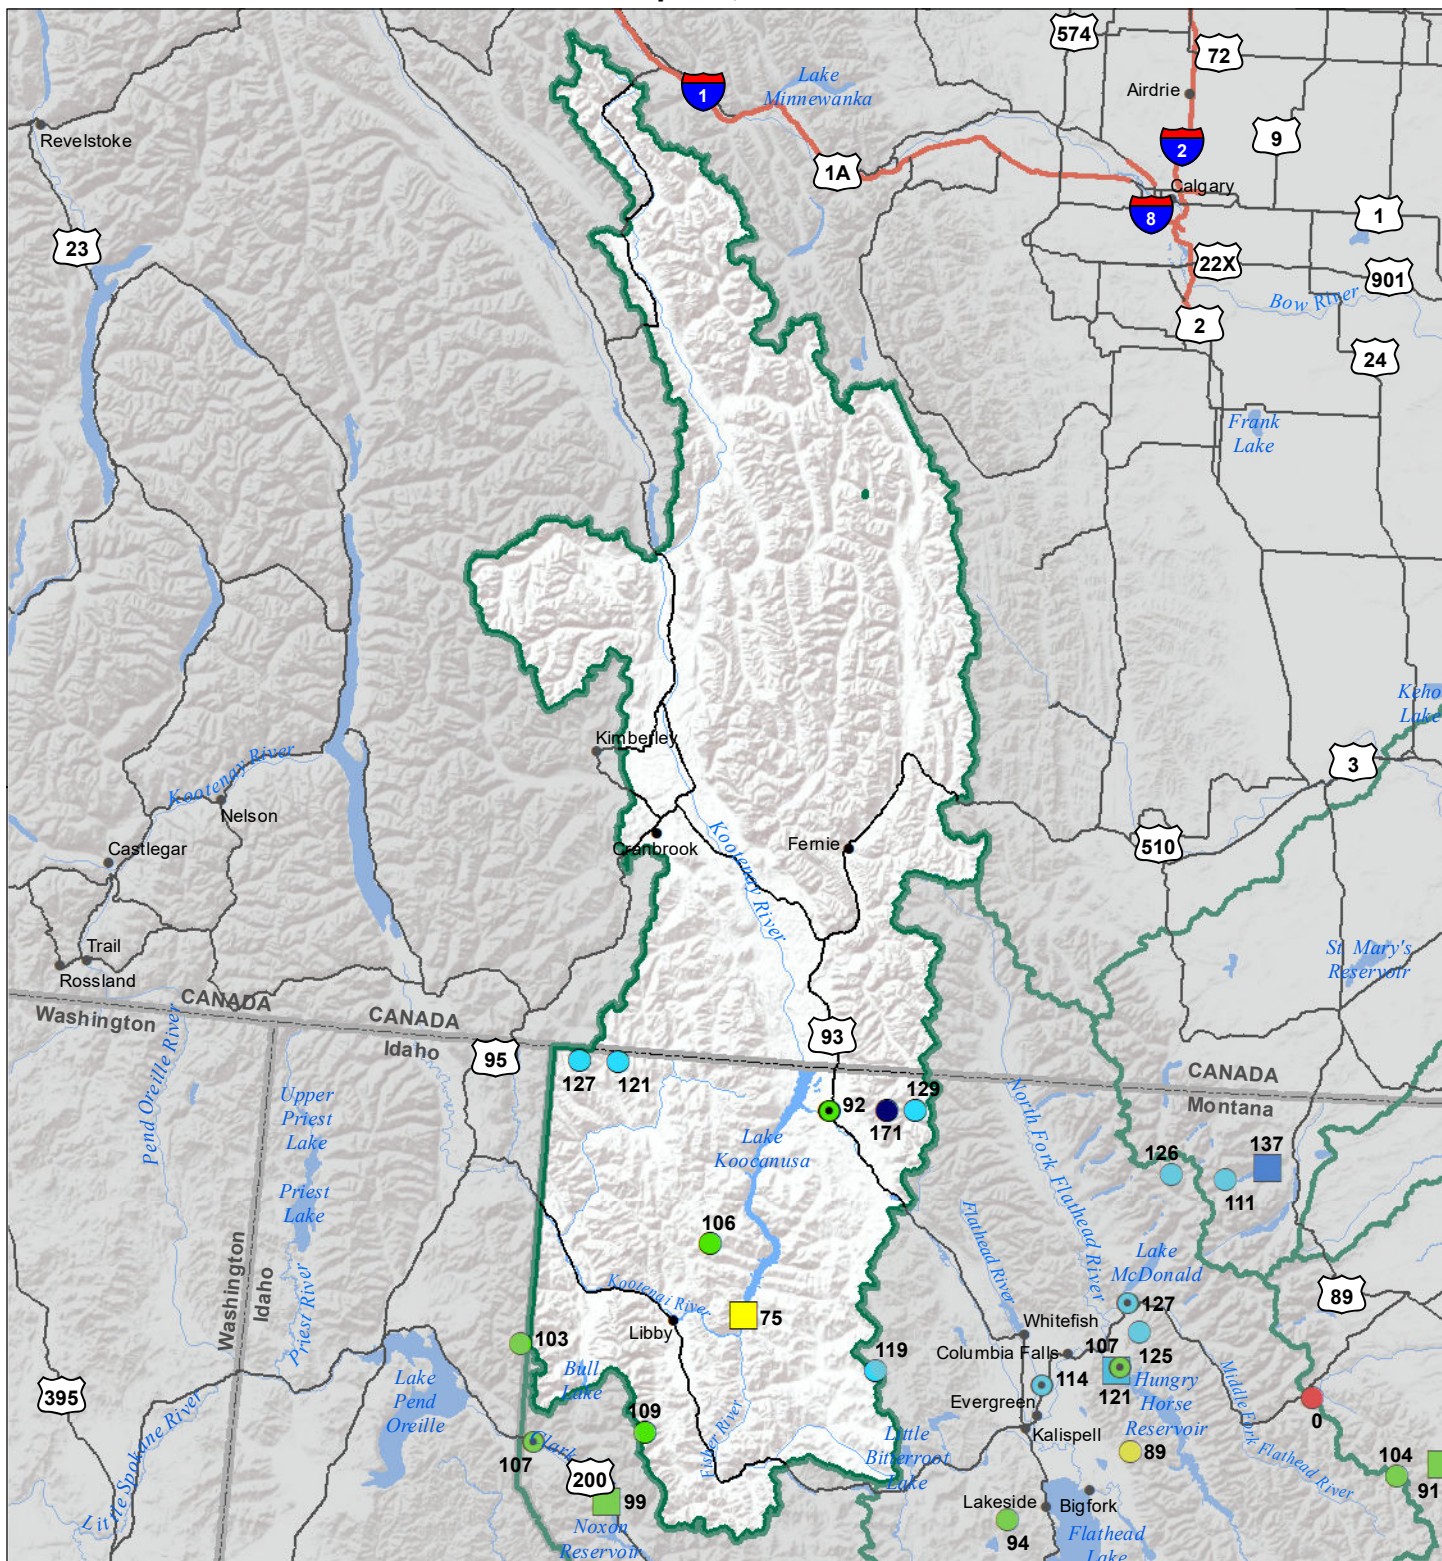

Kootenai River Basin Water Year to Date Precipitation and Reservoir Levels Percentage of Normal April 1, 2022

Precipitation Percent of Normal

SNOTEL		COOP/ACIS	
● > 150%	● 71 - 90%	● > 150%	● 71 - 90%
● 131 - 150%	● 51 - 70%	● 131 - 150%	● 51 - 70%
● 111 - 130%	● 1 - 50%	● 111 - 130%	● 1 - 50%
● 91 - 110%		● 91 - 110%	

Reservoirs Percent of Normal

■ > 150%
■ 131 - 150%
■ 111 - 130%
■ 91 - 110%
■ 71 - 90%
■ 51 - 70%
■ 1 - 50%