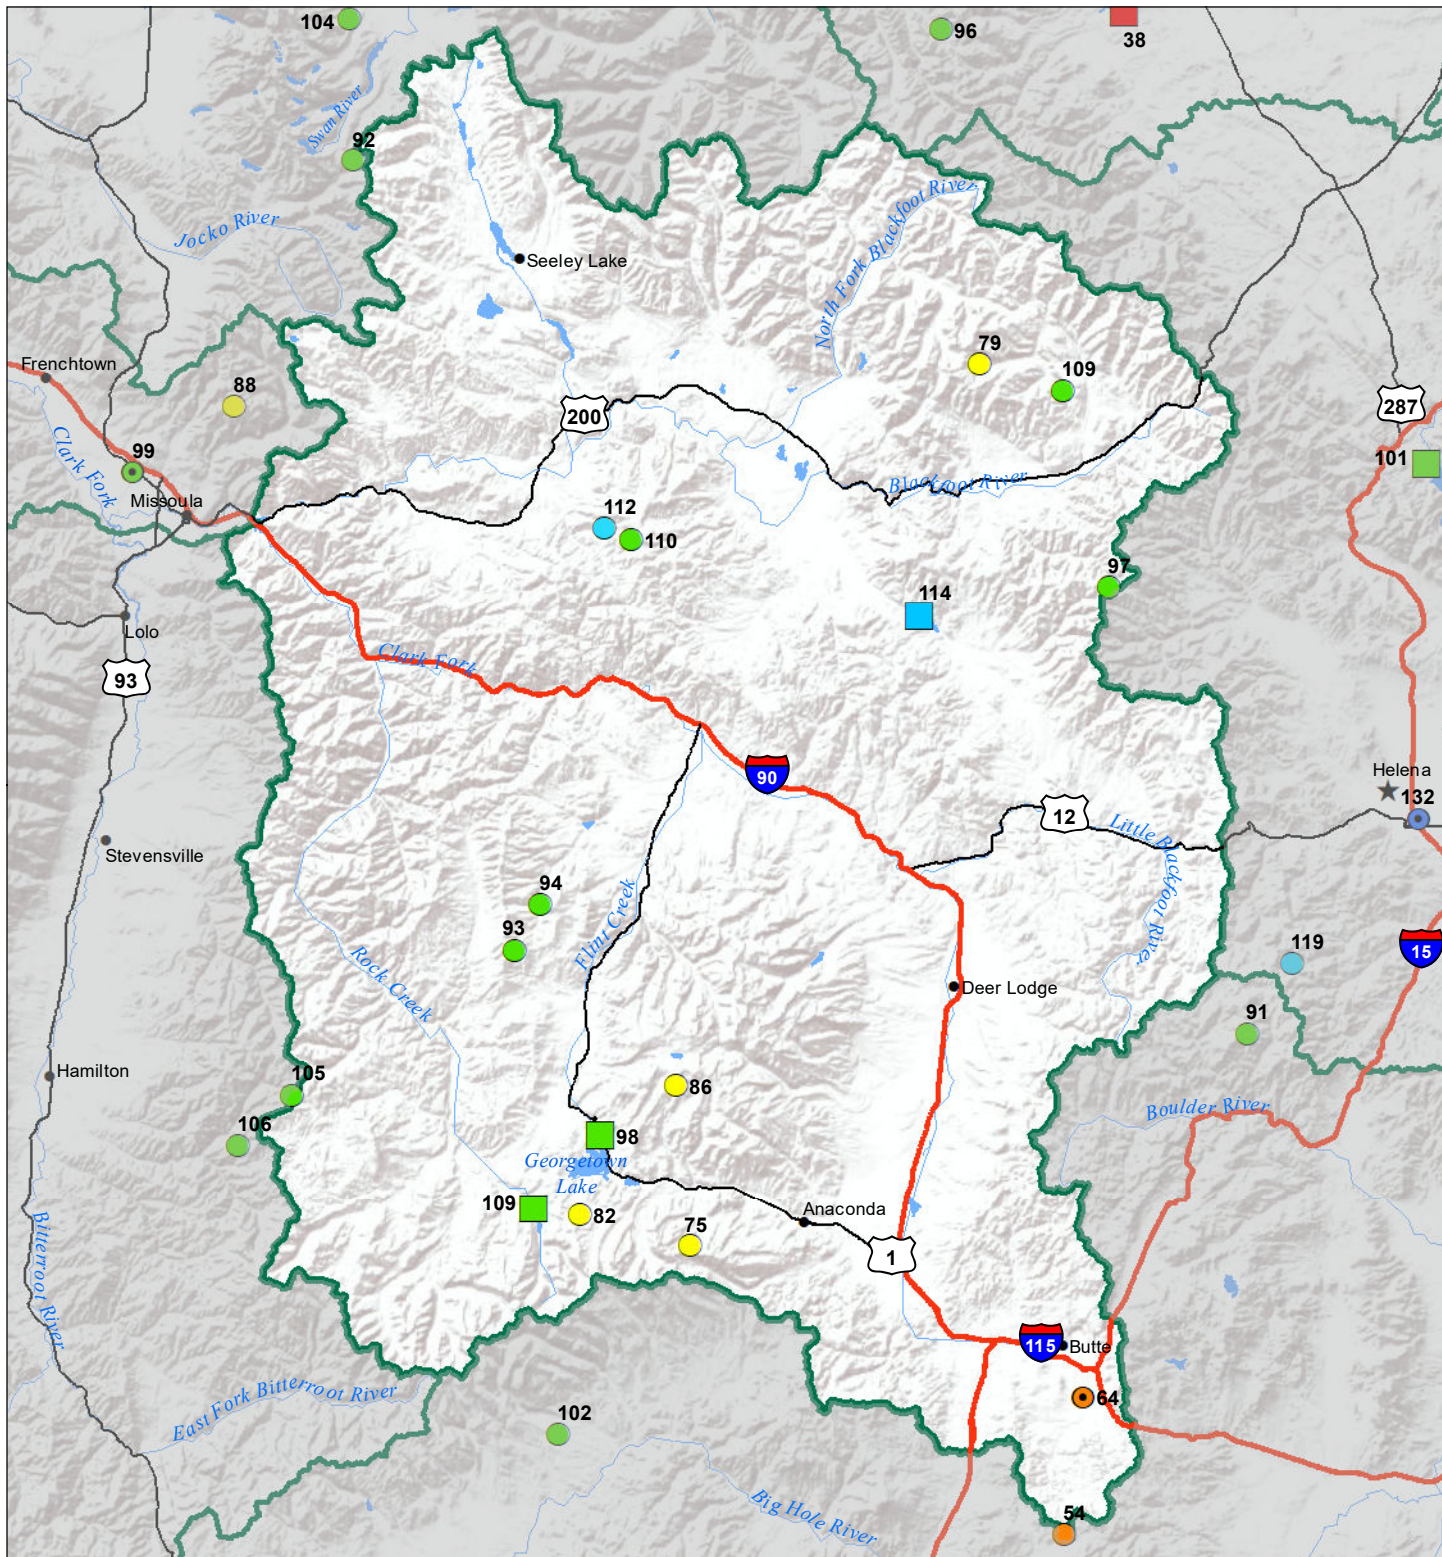

Upper Clark Fork River Basin

Water Year to Date Precipitation and Reservoir Levels

Percentage of Normal

May 1, 2021

Precipitation Percent of Normal	
SNOTEL	COOP/ACIS
● > 150%	● > 150%
● 131 - 150%	● 131 - 150%
● 111 - 130%	● 111 - 130%
● 91 - 110%	● 91 - 110%
● 71 - 90%	● 71 - 90%
● 51 - 70%	● 51 - 70%
● 1 - 50%	● 1 - 50%

Reservoirs Percent of Normal
■ > 150%
■ 131 - 150%
■ 111 - 130%
■ 91 - 110%
■ 71 - 90%
■ 51 - 70%
■ 1 - 50%

USDA Montana State Library Natural Resource Information System