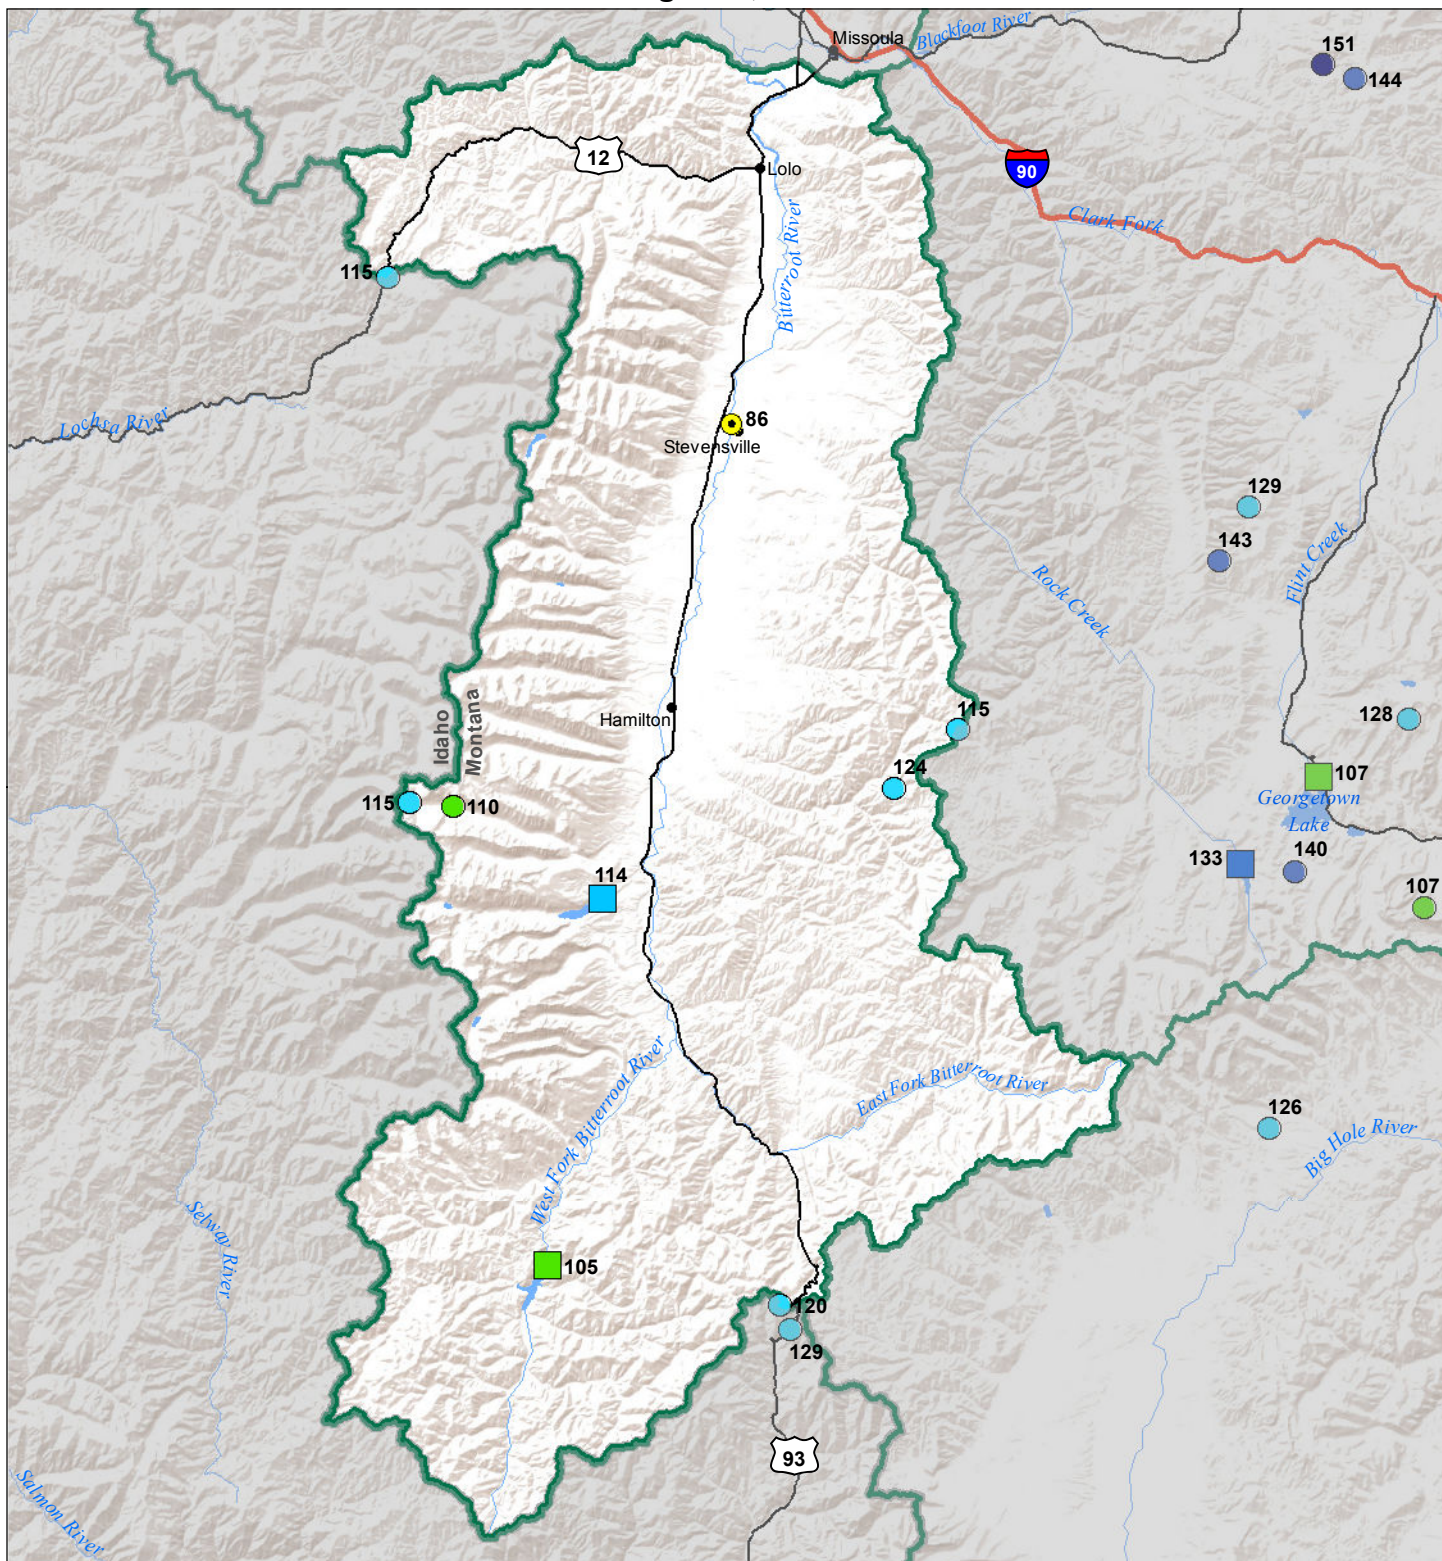

Bitterroot River Basin

Water Year to Date Precipitation and Reservoir Levels Percentage of Normal

August 1, 2018

SNOTEL		COOP/ACIS	
● > 150%	● 71 - 90%	● > 150%	● 71 - 90%
● 131 - 150%	● 51 - 70%	● 131 - 150%	● 51 - 70%
● 111 - 130%	● 1 - 50%	● 111 - 130%	● 1 - 50%
● 91 - 110%		● 91 - 110%	

Reservoirs Percent of Normal	
■ > 150%	■ 131 - 150%
■ 111 - 130%	■ 91 - 110%
■ 71 - 90%	■ 51 - 70%
■ 1 - 50%	

USDA
Montana State Library
Natural Resource
Information System