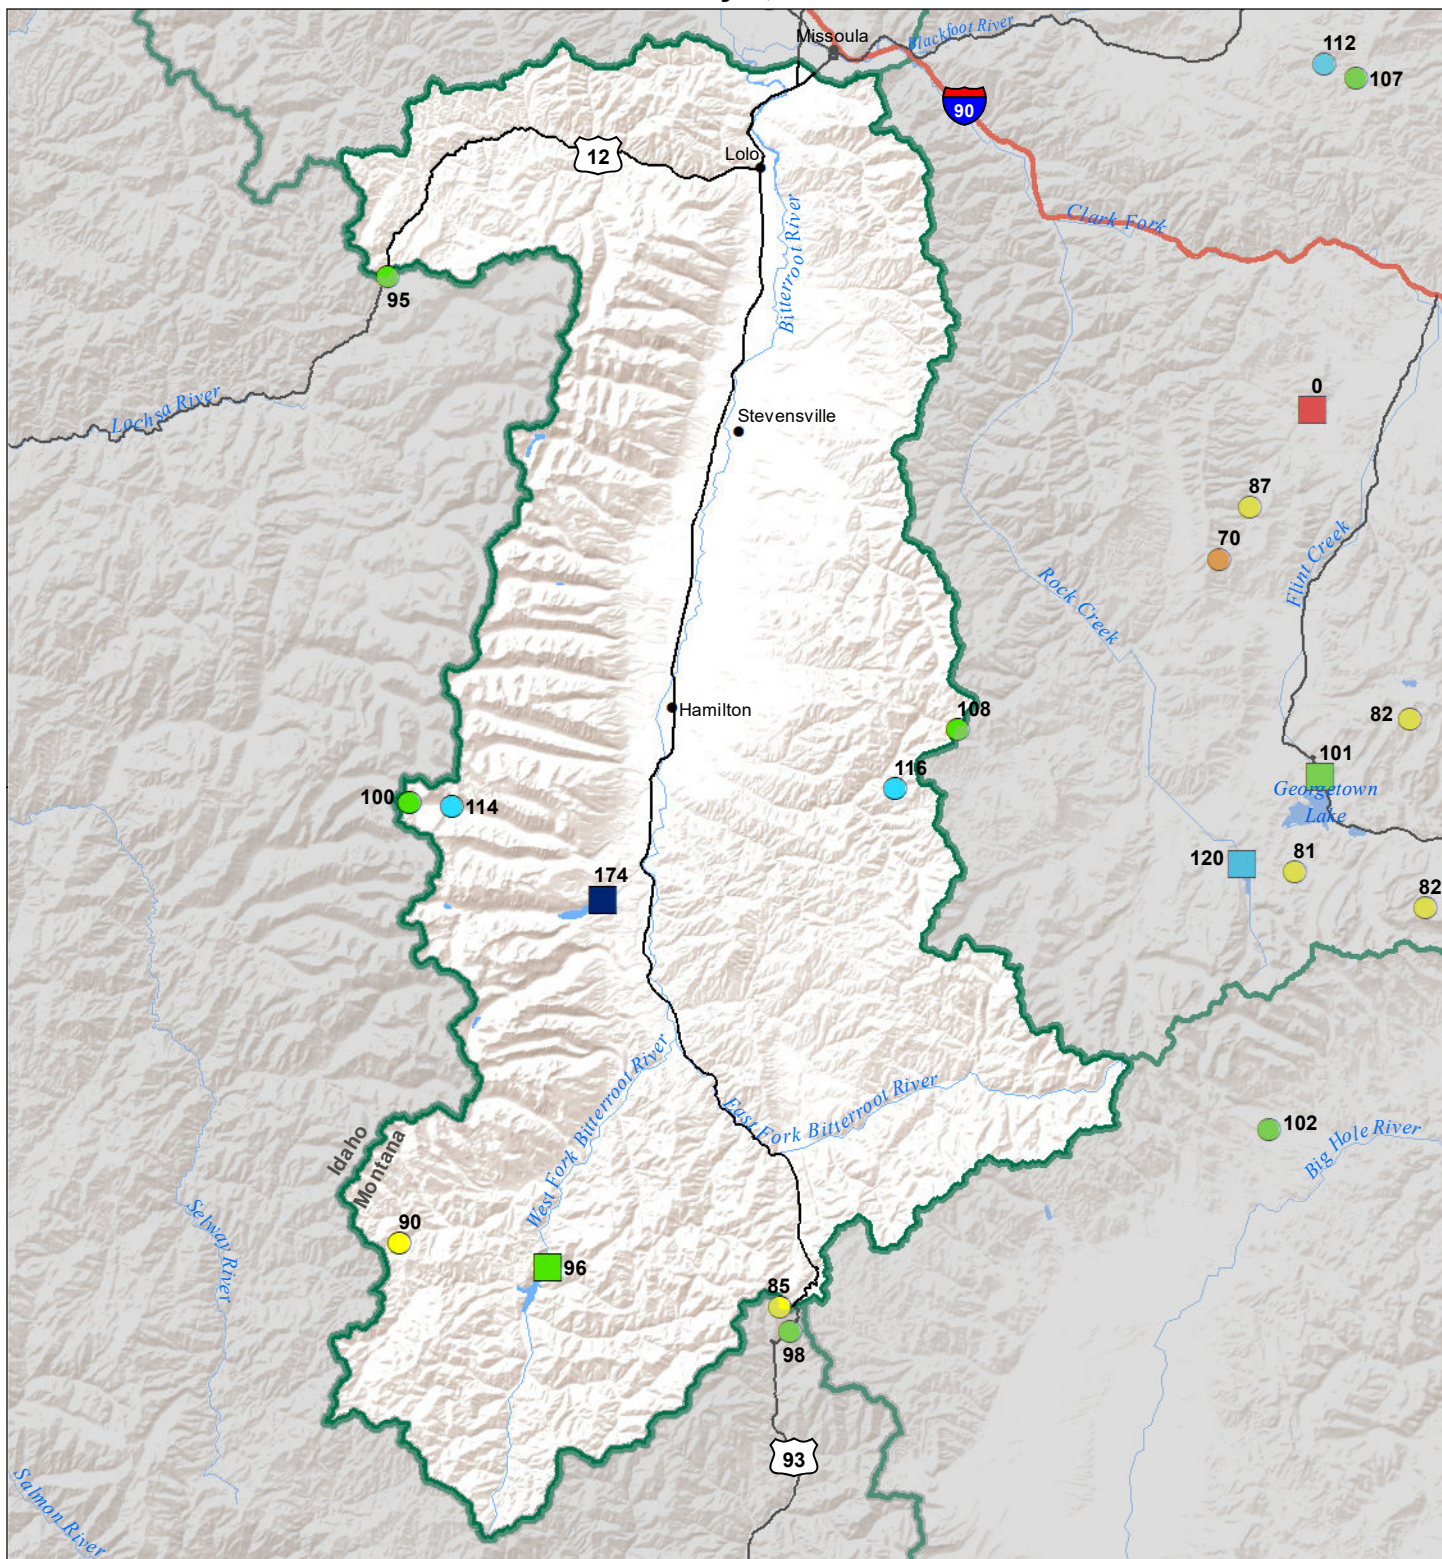

# Bitterroot River Basin

## Water Year to Date Precipitation and Reservoir Levels Percentage of Normal

### February 1, 2021

Precipitation Percent of Normal			
SNOTEL		COOP/ACIS	
● > 150%	● 71 - 90%	● > 150%	● 71 - 90%
● 131 - 150%	● 51 - 70%	● 131 - 150%	● 51 - 70%
● 111 - 130%	● 1 - 50%	● 111 - 130%	● 1 - 50%
● 91 - 110%		● 91 - 110%	