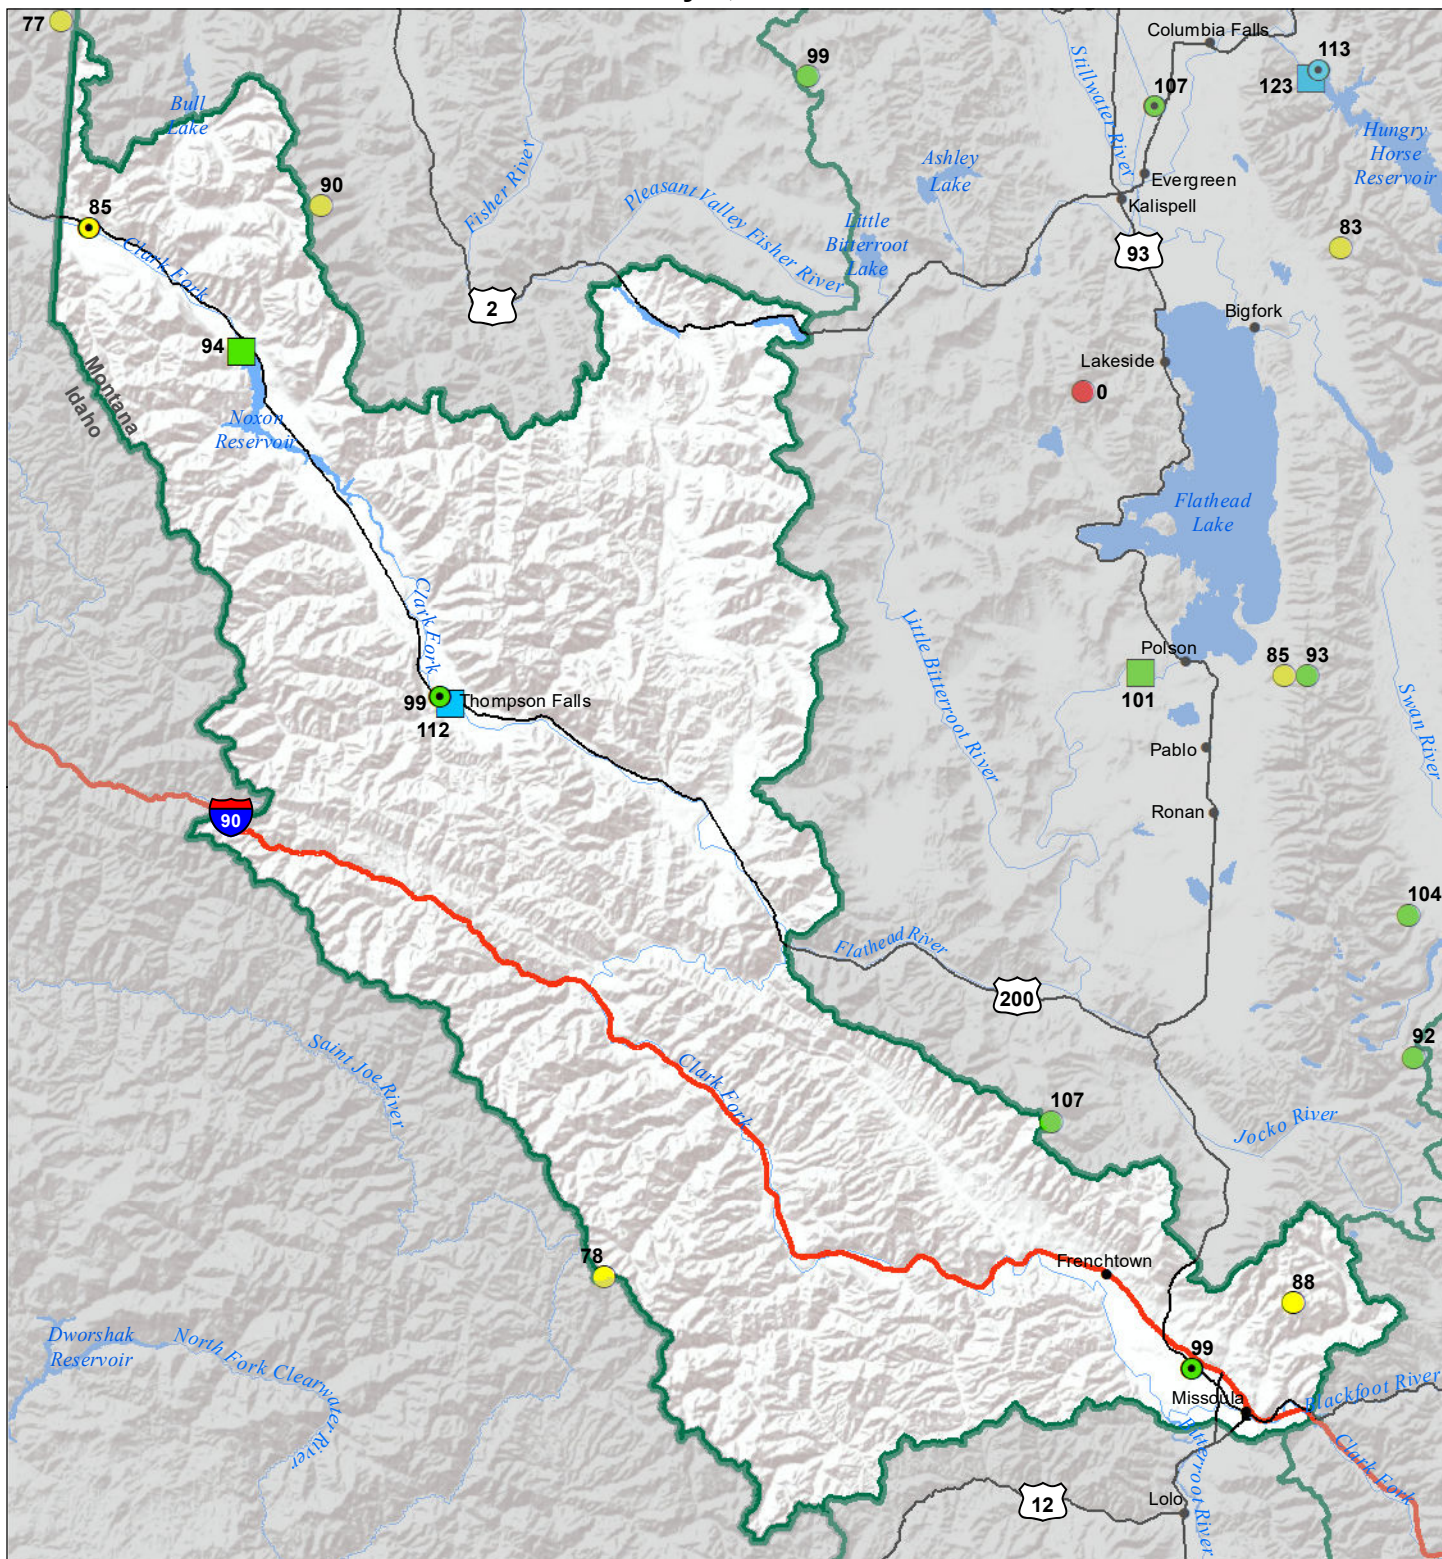

Lower Clark Fork River Basin

Water Year to Date Precipitation and Reservoir Levels

Percentage of Normal

May 1, 2021

Precipitation Percent of Normal			
SNOTEL		COOP/ACIS	
● > 150%	● 71 - 90%	● > 150%	● 71 - 90%
● 131 - 150%	● 51 - 70%	● 131 - 150%	● 51 - 70%
● 111 - 130%	● 1 - 50%	● 111 - 130%	● 1 - 50%
● 91 - 110%		● 91 - 110%	

Reservoirs Percent of Normal	
■ > 150%	
■ 131 - 150%	
■ 111 - 130%	
■ 91 - 110%	
■ 71 - 90%	
■ 51 - 70%	
■ 1 - 50%	

USDA
Montana State Library
Natural Resource
Information System