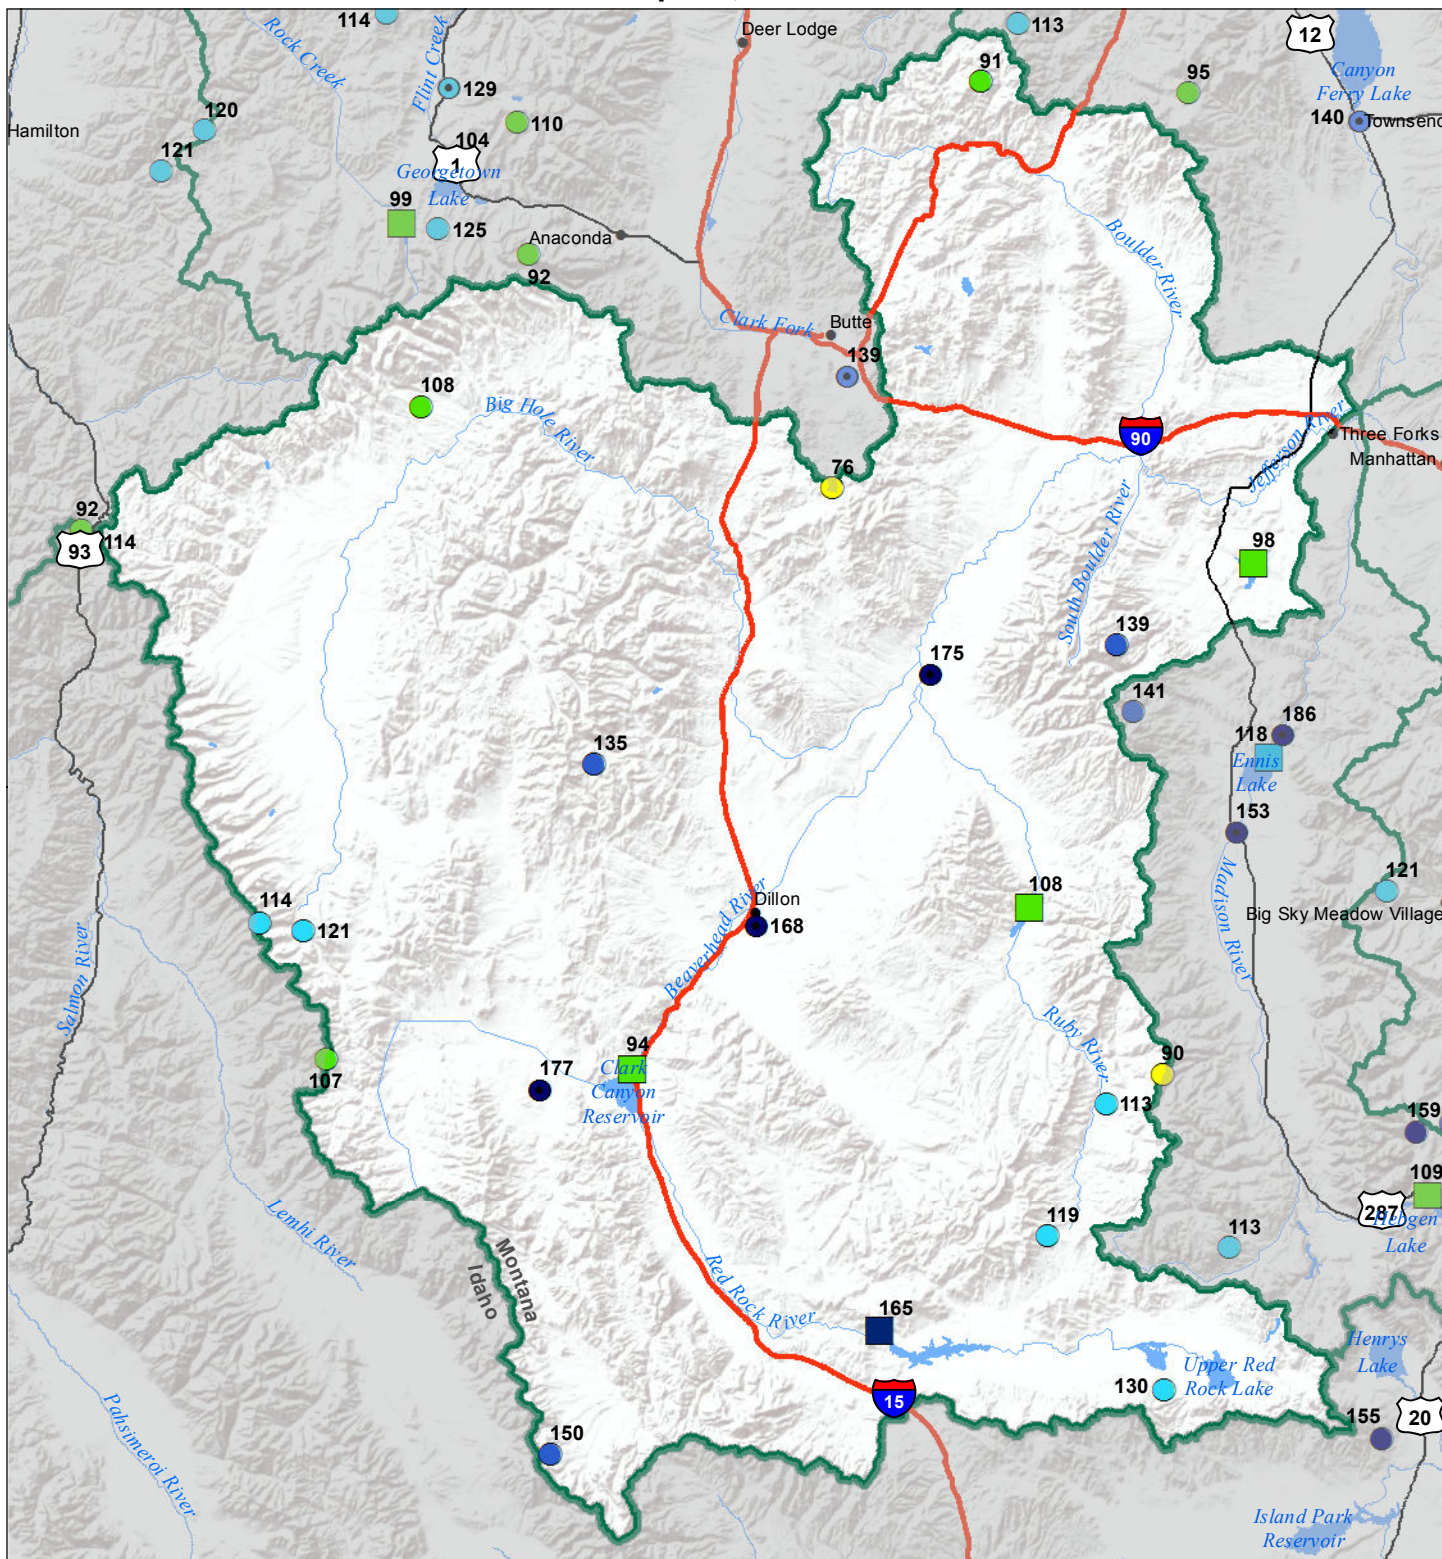

Jefferson River Basin

Water Year to Date Precipitation and Reservoir Levels

Percentage of Normal

April 1, 2017

Precipitation Percent of Normal		COOP/ACIS	
SNOTEL			
Dark Blue	> 150%	Dark Blue	> 150%
Blue	131 - 150%	Blue	131 - 150%
Cyan	111 - 130%	Cyan	111 - 130%
Light Green	91 - 110%	Light Green	91 - 110%
Yellow	71 - 90%	Yellow	71 - 90%
Orange	51 - 70%	Orange	51 - 70%
Red	1 - 50%	Red	1 - 50%

Reservoirs Percent of Normal	
Dark Blue	> 150%
Blue	131 - 150%
Cyan	111 - 130%
Light Green	91 - 110%
Yellow	71 - 90%
Orange	51 - 70%
Red	1 - 50%

USDA
Montana State Library
Natural Resource
Information System