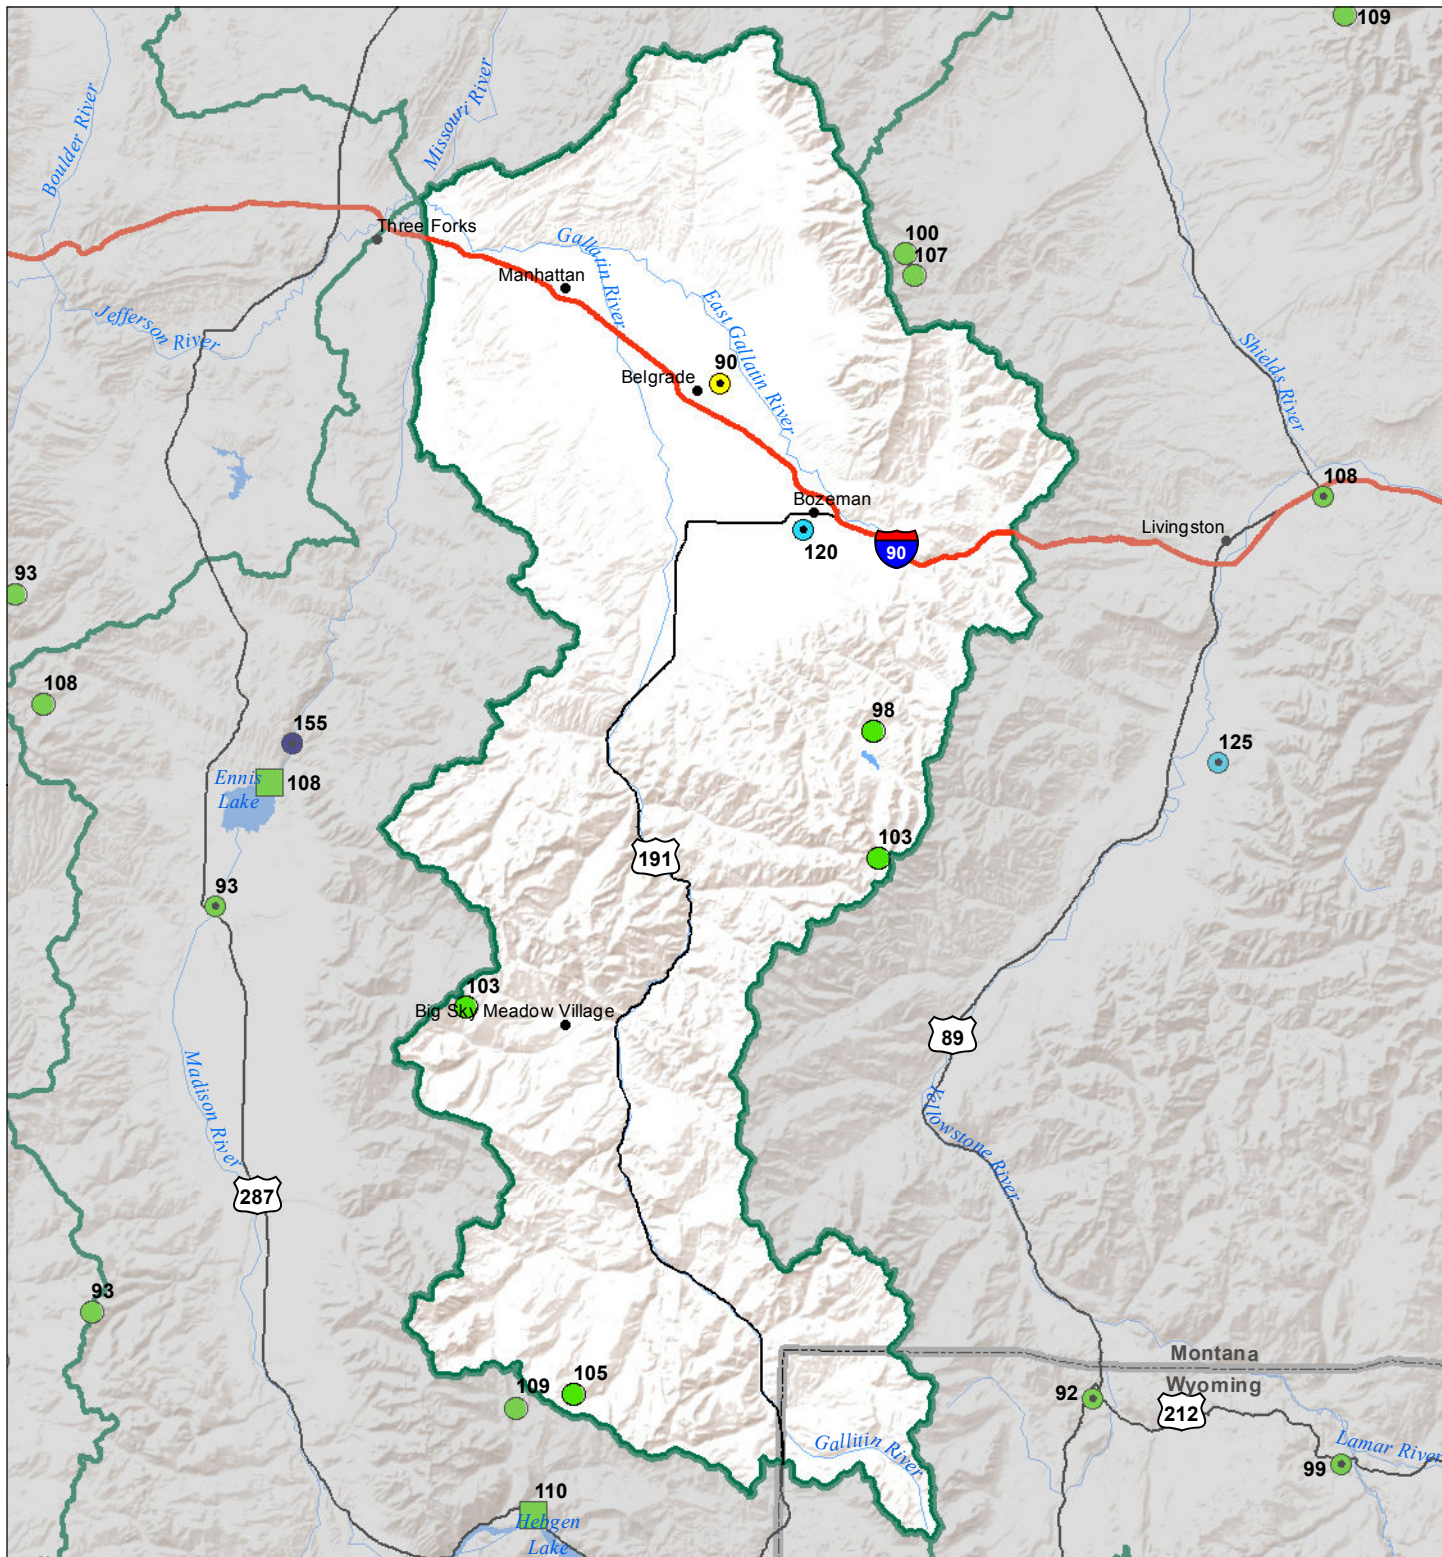

# Gallatin River Basin Water Year to Date Precipitation and Reservoir Levels Percentage of Normal May 1, 2016

Precipitation Percent of Normal		COOP/ACIS	
<b>SNOTEL</b>			
● > 150%	● 71 - 90%	● > 150%	● 71 - 90%
● 131 - 150%	● 51 - 70%	● 131 - 150%	● 51 - 70%
● 111 - 130%	● 1 - 50%	● 111 - 130%	● 1 - 50%
● 91 - 110%		● 91 - 110%	

Reservoirs Percent of Normal	
■ > 150%	■ 131 - 150%
■ 111 - 130%	■ 91 - 110%
■ 71 - 90%	■ 51 - 70%
■ 1 - 50%	

USDA  
Montana State Library  
Natural Resource  
Information System