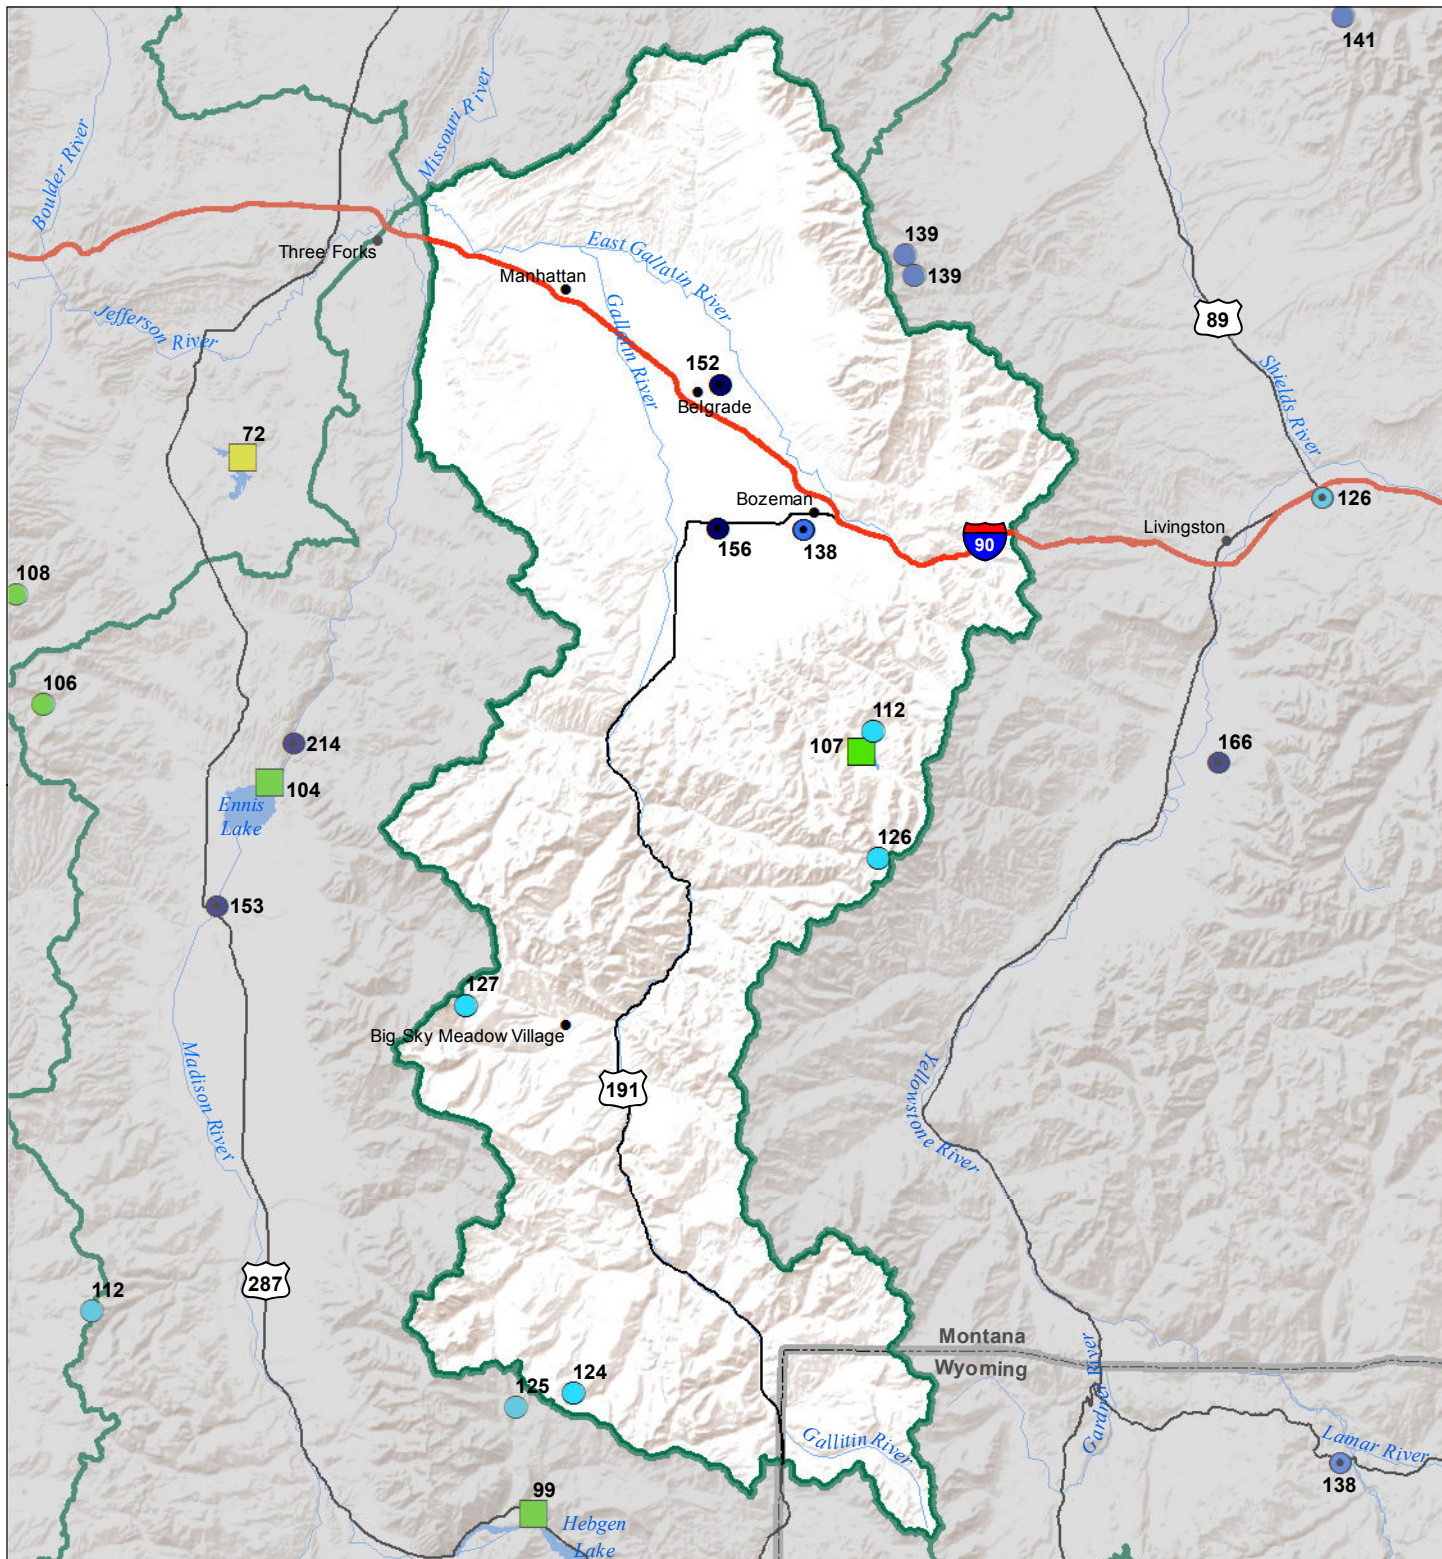

Gallatin River Basin

Water Year to Date Precipitation and Reservoir Levels

Percentage of Normal

May 1, 2018

SNOTEL		COOP/ACIS	
● > 150%	● 71 - 90%	● > 150%	● 71 - 90%
● 131 - 150%	● 51 - 70%	● 131 - 150%	● 51 - 70%
● 111 - 130%	● 1 - 50%	● 111 - 130%	● 1 - 50%
● 91 - 110%		● 91 - 110%	

Reservoirs
Percent of Normal

■ > 150%
■ 131 - 150%
■ 111 - 130%
■ 91 - 110%
■ 71 - 90%
■ 51 - 70%
■ 1 - 50%

USDA
Montana State Library
Natural Resource
Information System