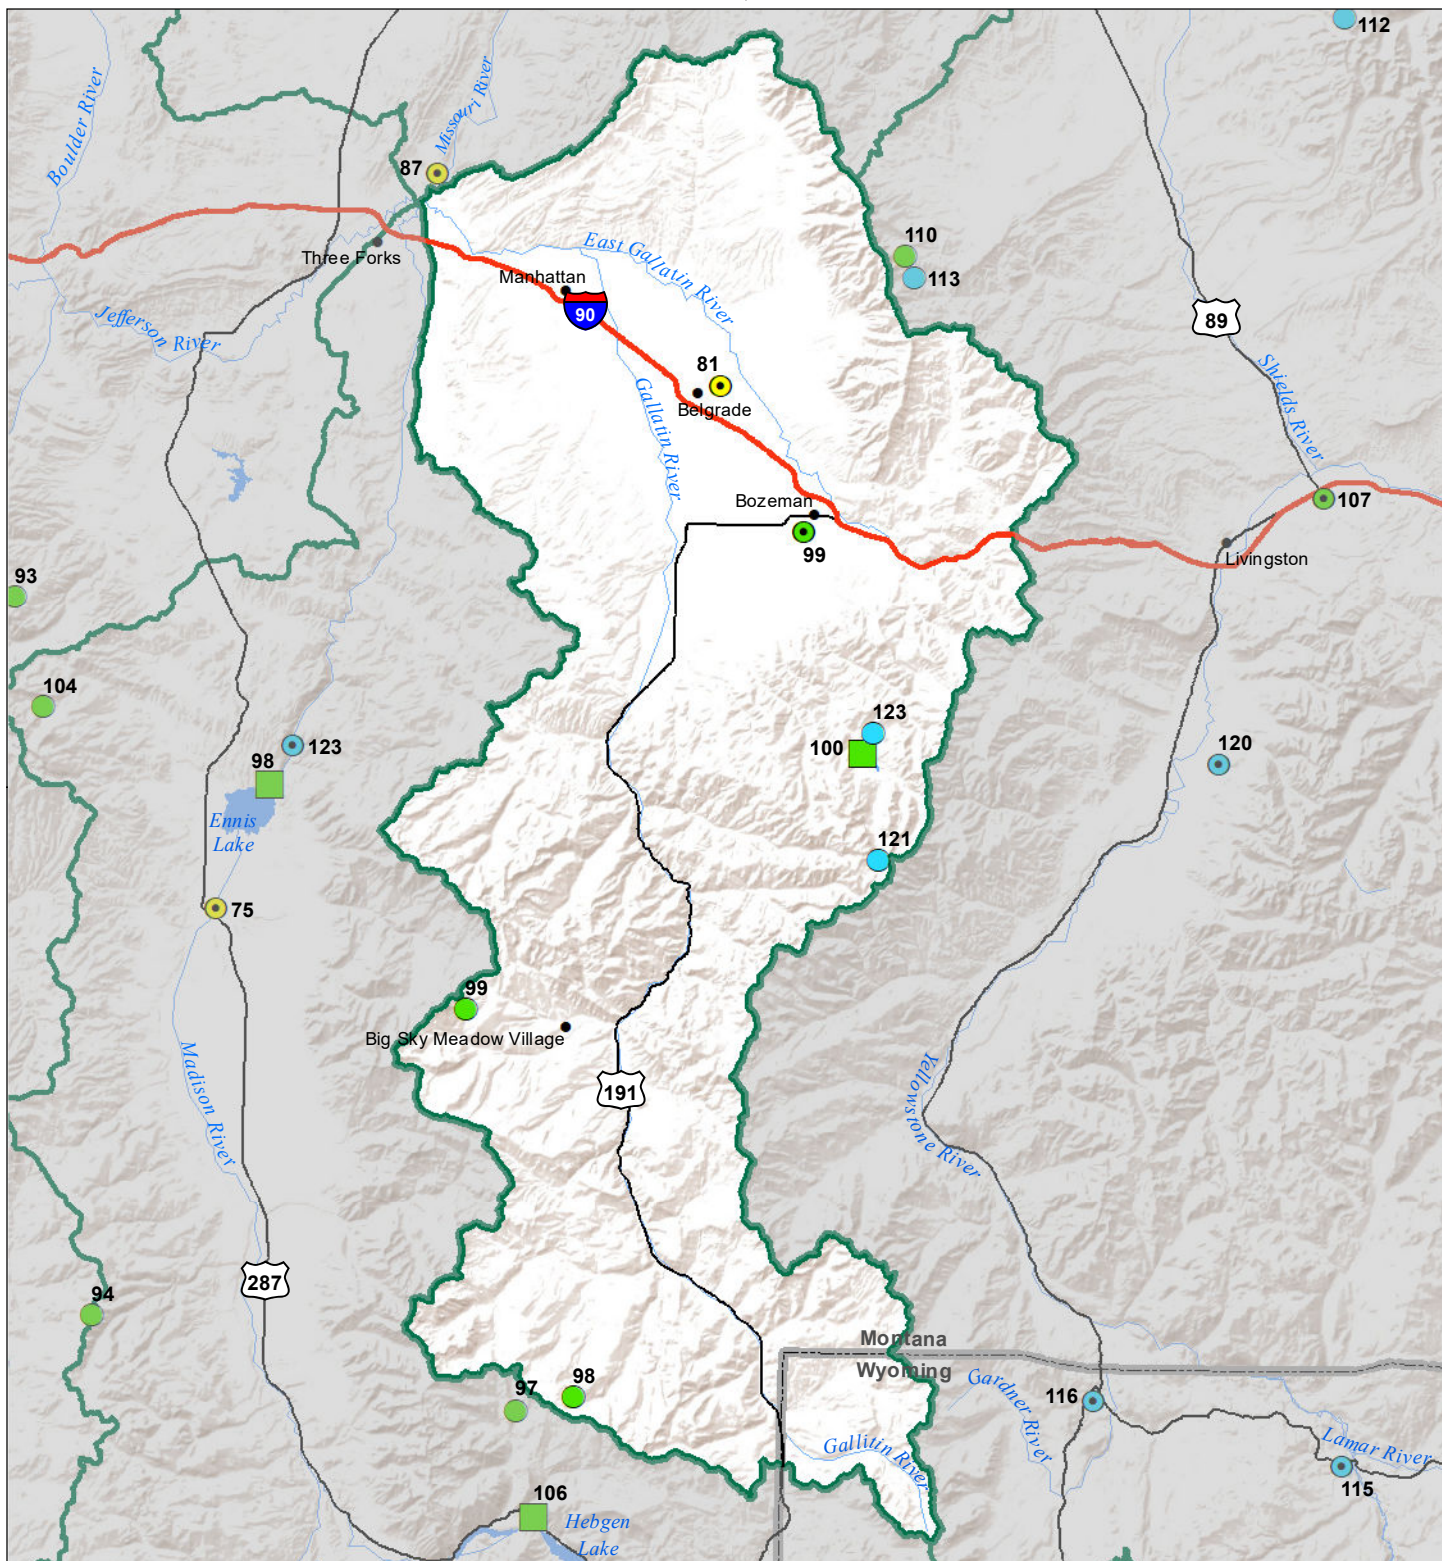

Gallatin River Basin Water Year to Date Precipitation and Reservoir Levels Percentage of Normal March 1, 2021

Precipitation Percent of Normal

SNOTEL		COOP/ACIS	
● > 150%	● 71 - 90%	● > 150%	● 71 - 90%
● 131 - 150%	● 51 - 70%	● 131 - 150%	● 51 - 70%
● 111 - 130%	● 1 - 50%	● 111 - 130%	● 1 - 50%
● 91 - 110%		● 91 - 110%	

Reservoirs Percent of Normal

■ > 150%
■ 131 - 150%
■ 111 - 130%
■ 91 - 110%
■ 71 - 90%
■ 51 - 70%
■ 1 - 50%