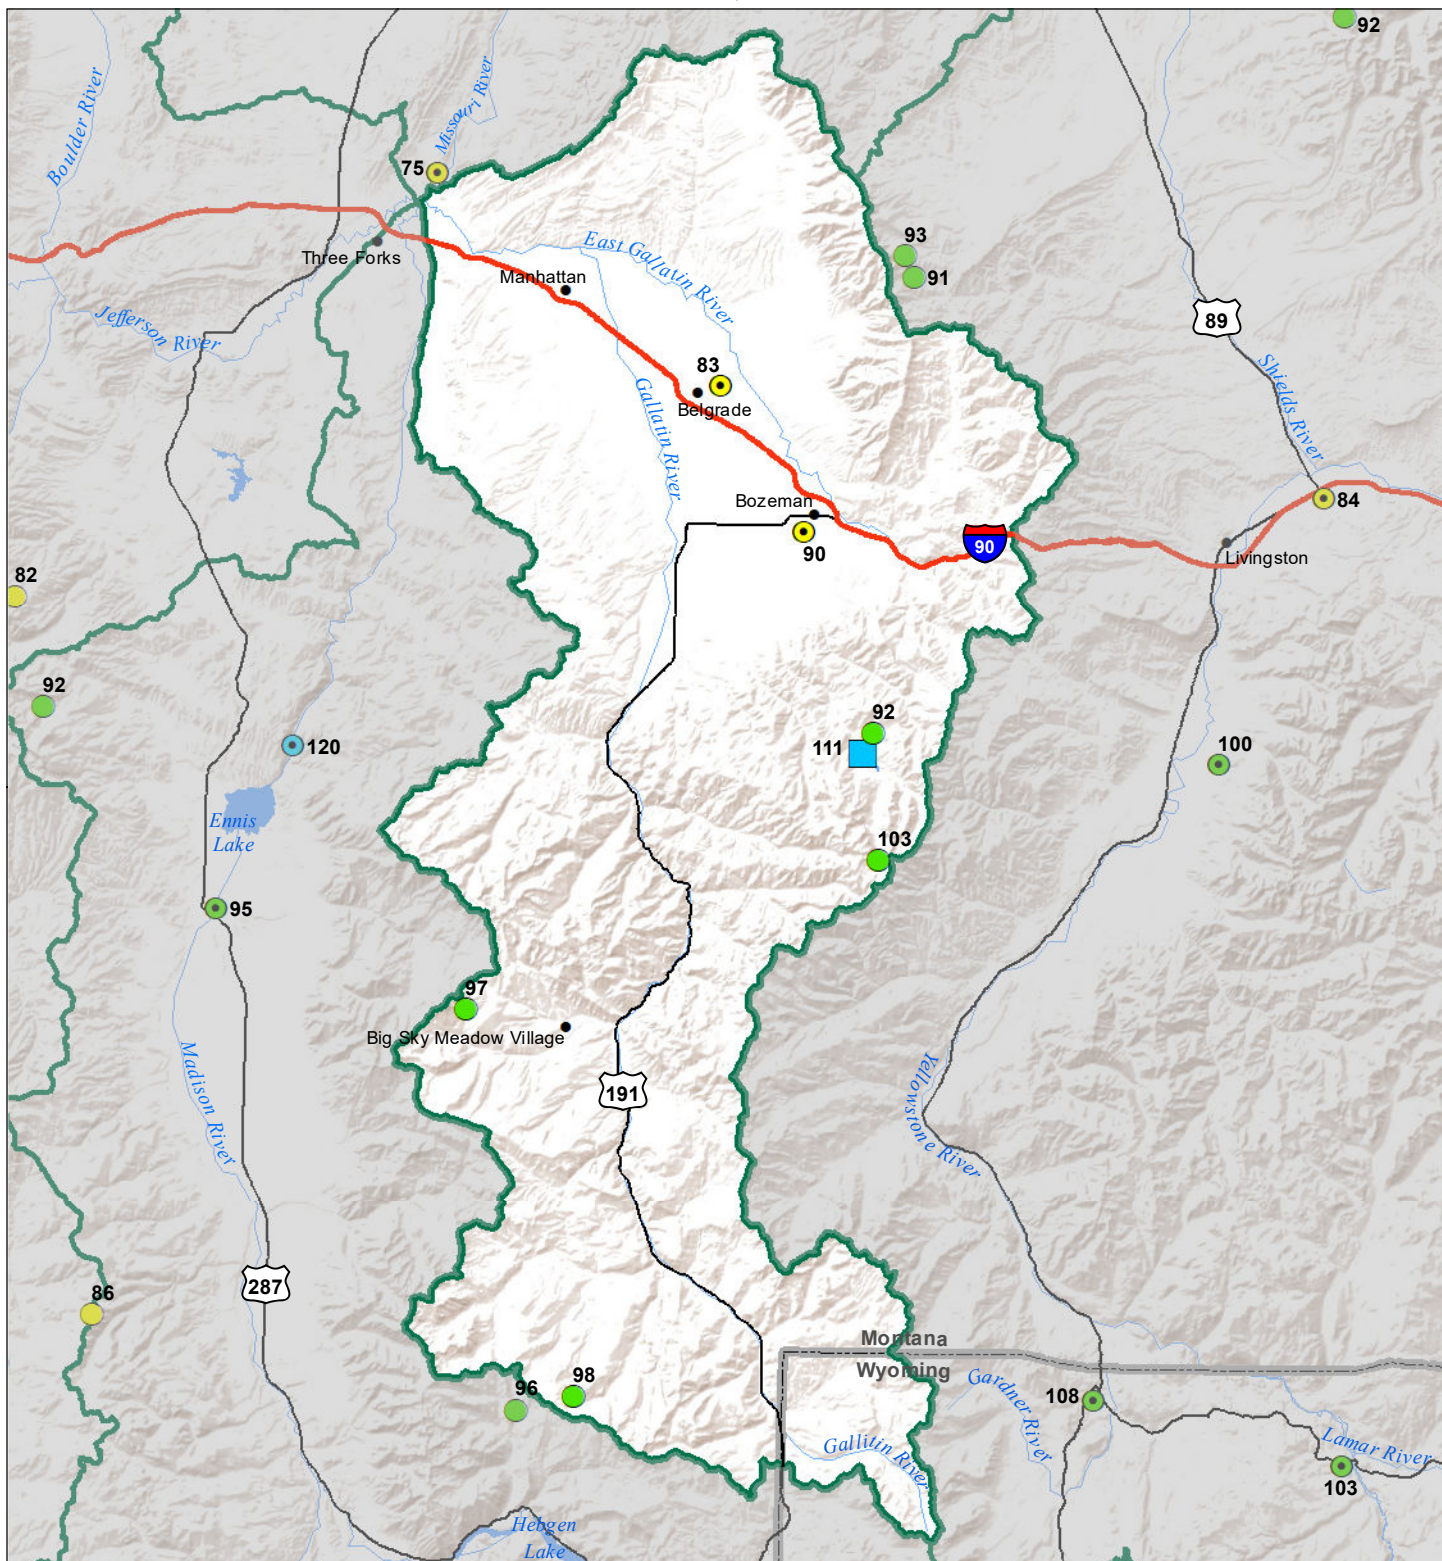

Gallatin River Basin Water Year to Date Precipitation and Reservoir Levels Percentage of Normal June 1, 2021

Precipitation Percent of Normal

SNOTEL		COOP/ACIS	
● > 150%	● 71 - 90%	● > 150%	● 71 - 90%
● 131 - 150%	● 51 - 70%	● 131 - 150%	● 51 - 70%
● 111 - 130%	● 1 - 50%	● 111 - 130%	● 1 - 50%
● 91 - 110%		● 91 - 110%	

Reservoirs Percent of Normal

■ > 150%
■ 131 - 150%
■ 111 - 130%
■ 91 - 110%
■ 71 - 90%
■ 51 - 70%
■ 1 - 50%