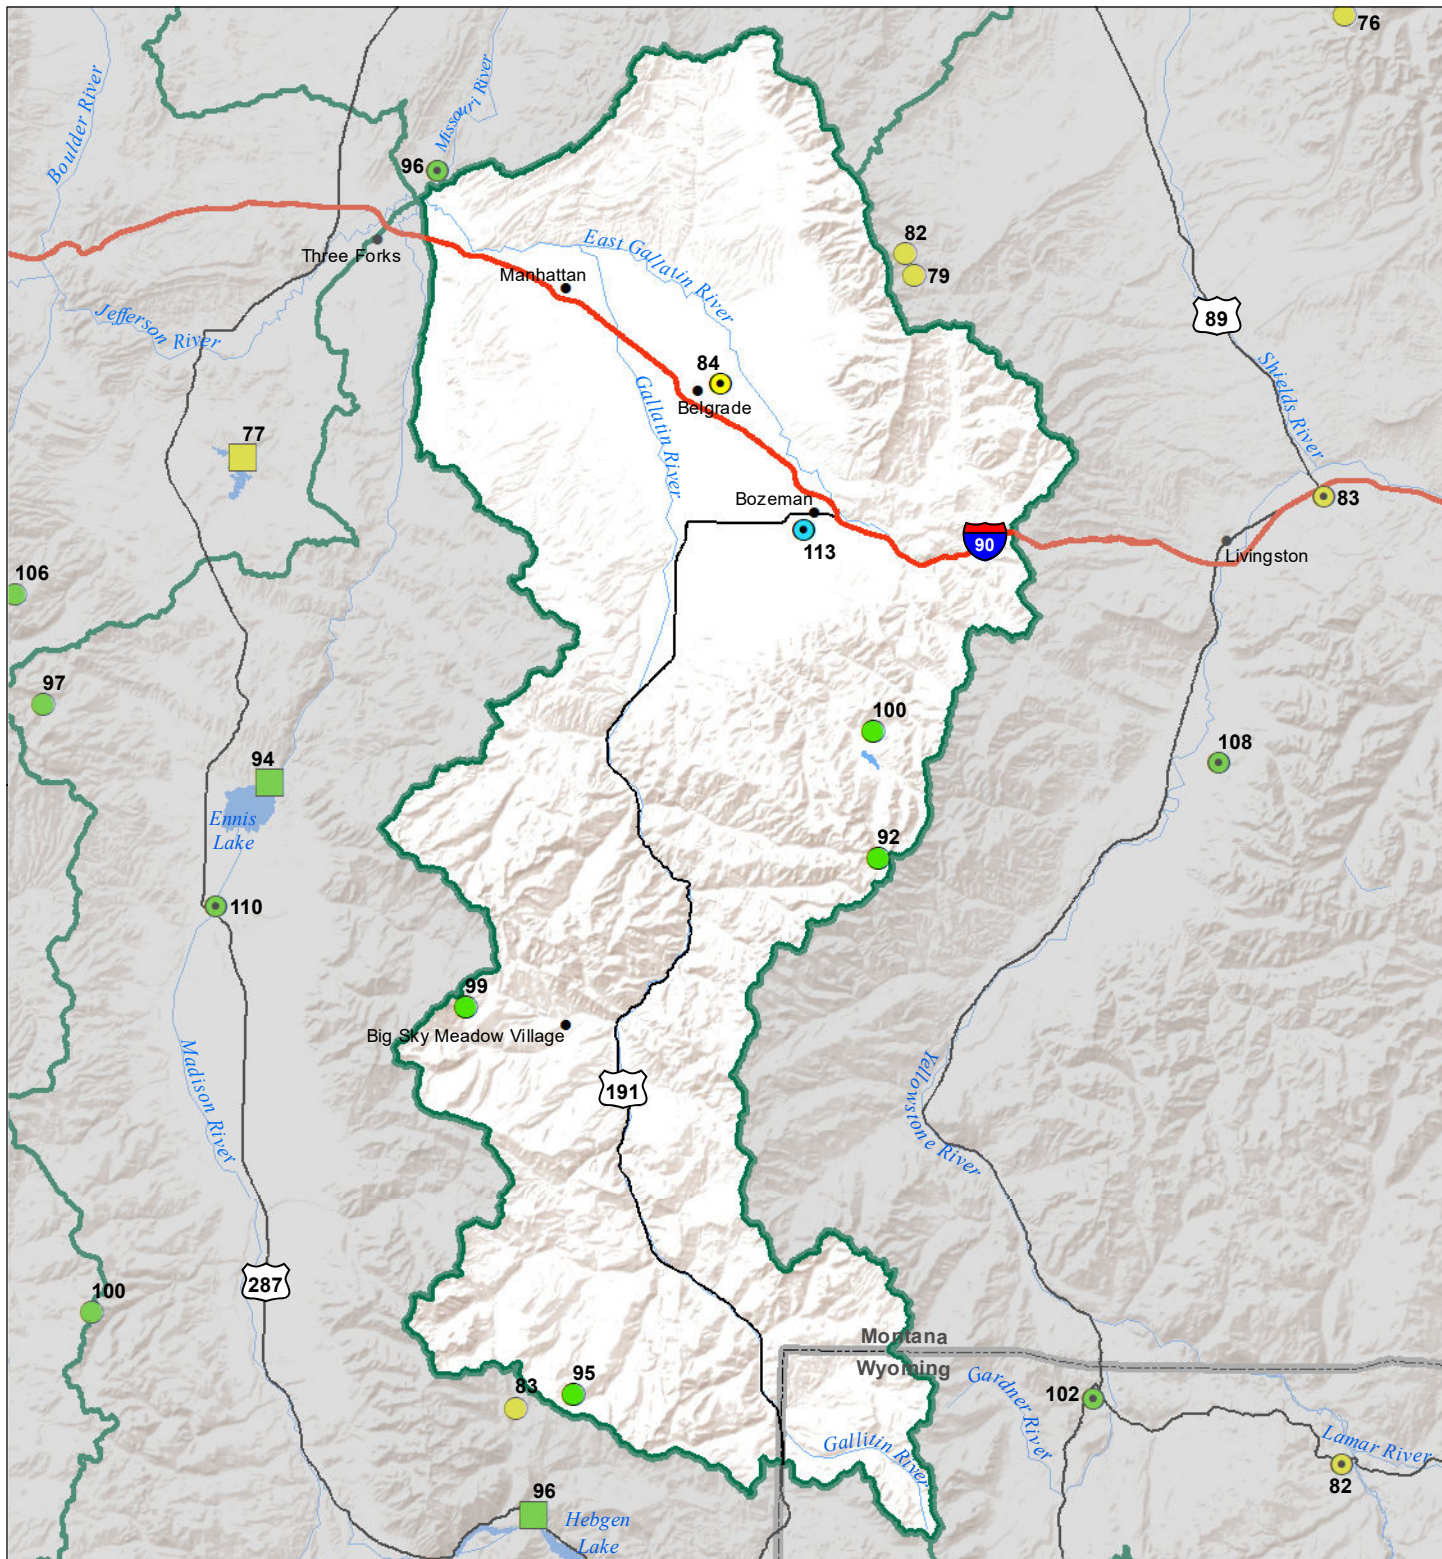

# Gallatin River Basin

## Water Year to Date Precipitation and Reservoir Levels

### Percentage of Normal

May 1, 2022