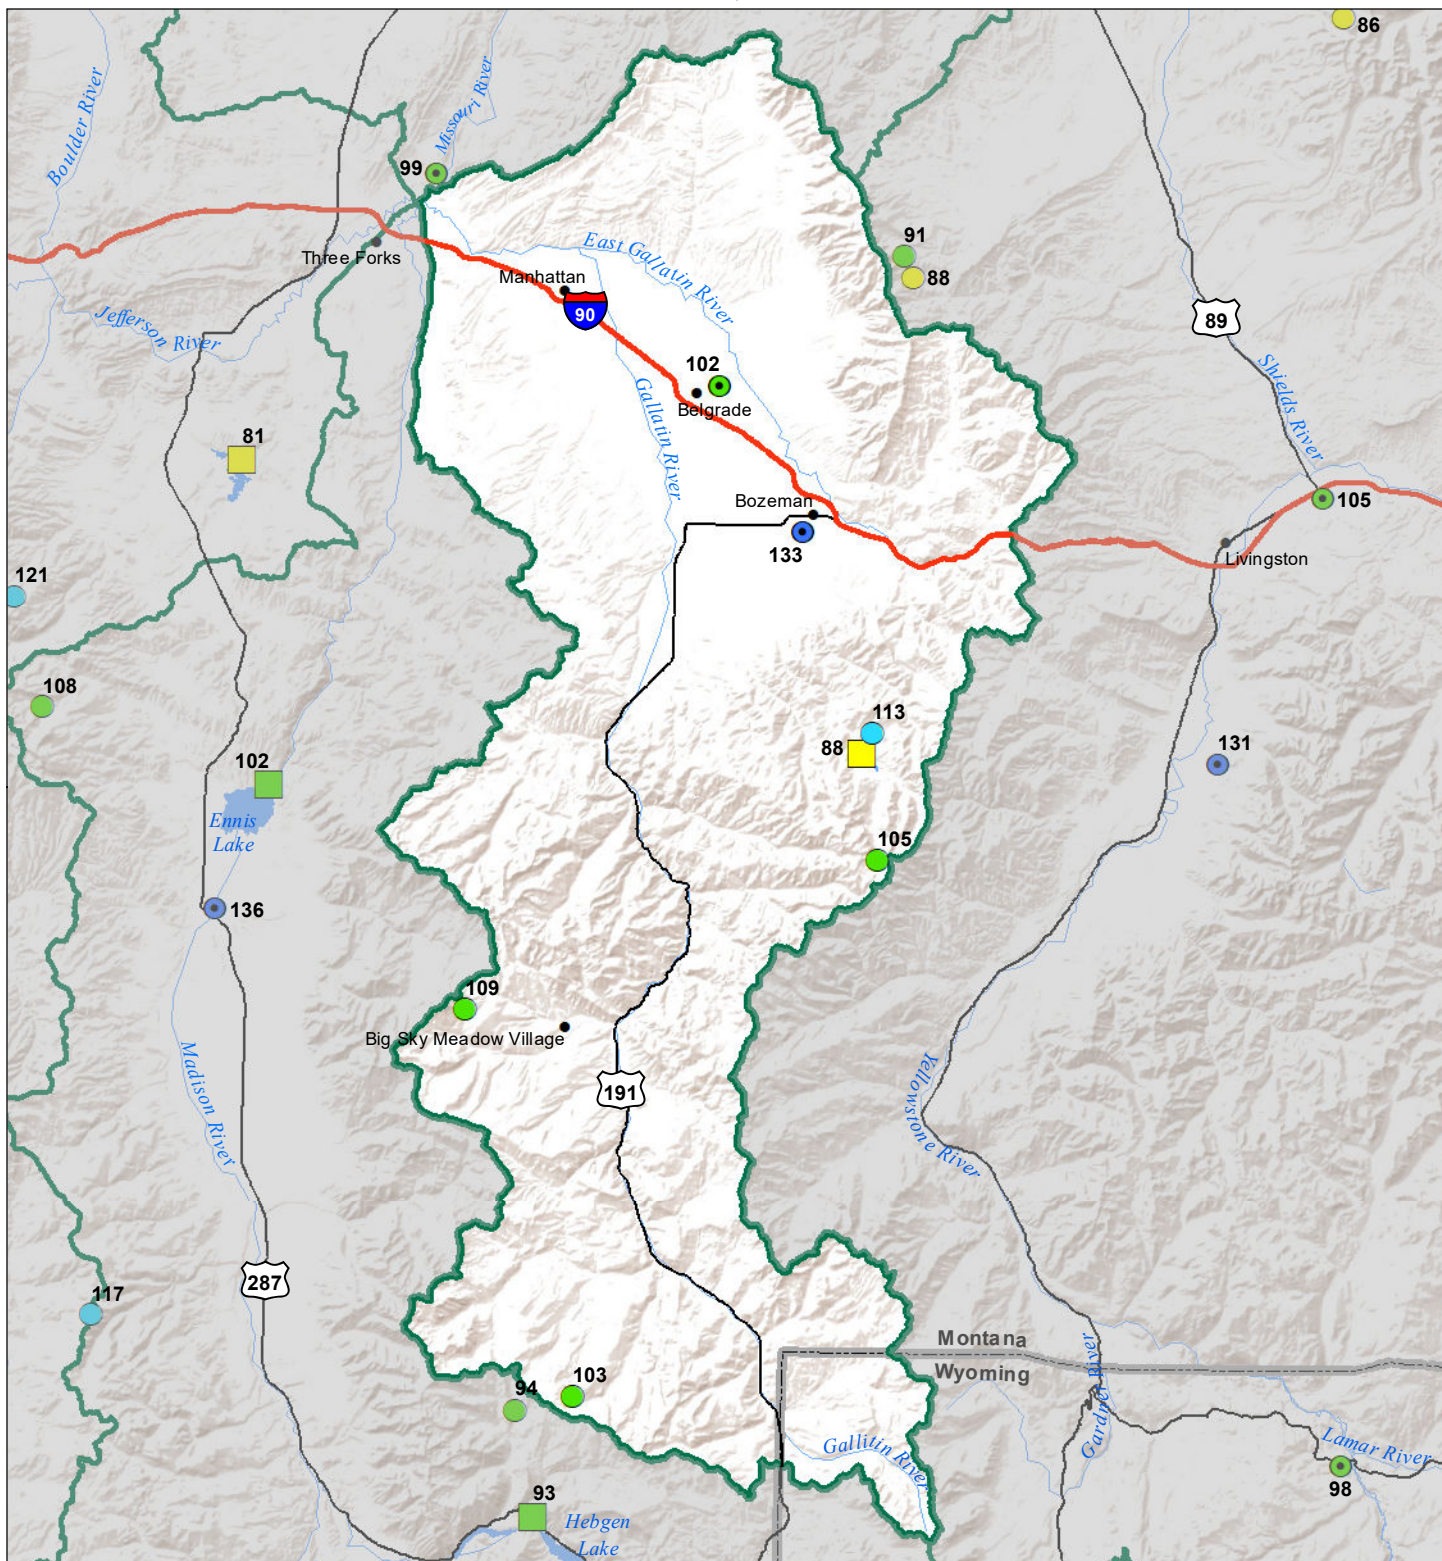

Gallatin River Basin Water Year to Date Precipitation and Reservoir Levels Percentage of Normal June 1, 2022

Precipitation Percent of Normal

SNOTEL		COOP/ACIS	
● > 150%	● 71 - 90%	● > 150%	● 71 - 90%
● 131 - 150%	● 51 - 70%	● 131 - 150%	● 51 - 70%
● 111 - 130%	● 1 - 50%	● 111 - 130%	● 1 - 50%
● 91 - 110%		● 91 - 110%	

Reservoirs Percent of Normal

■ > 150%
■ 131 - 150%
■ 111 - 130%
■ 91 - 110%
■ 71 - 90%
■ 51 - 70%
■ 1 - 50%

Montana State Library
Natural Resource
Information System

Data source: USDA NRCS National Water and
Climate Center, Air and Water Database