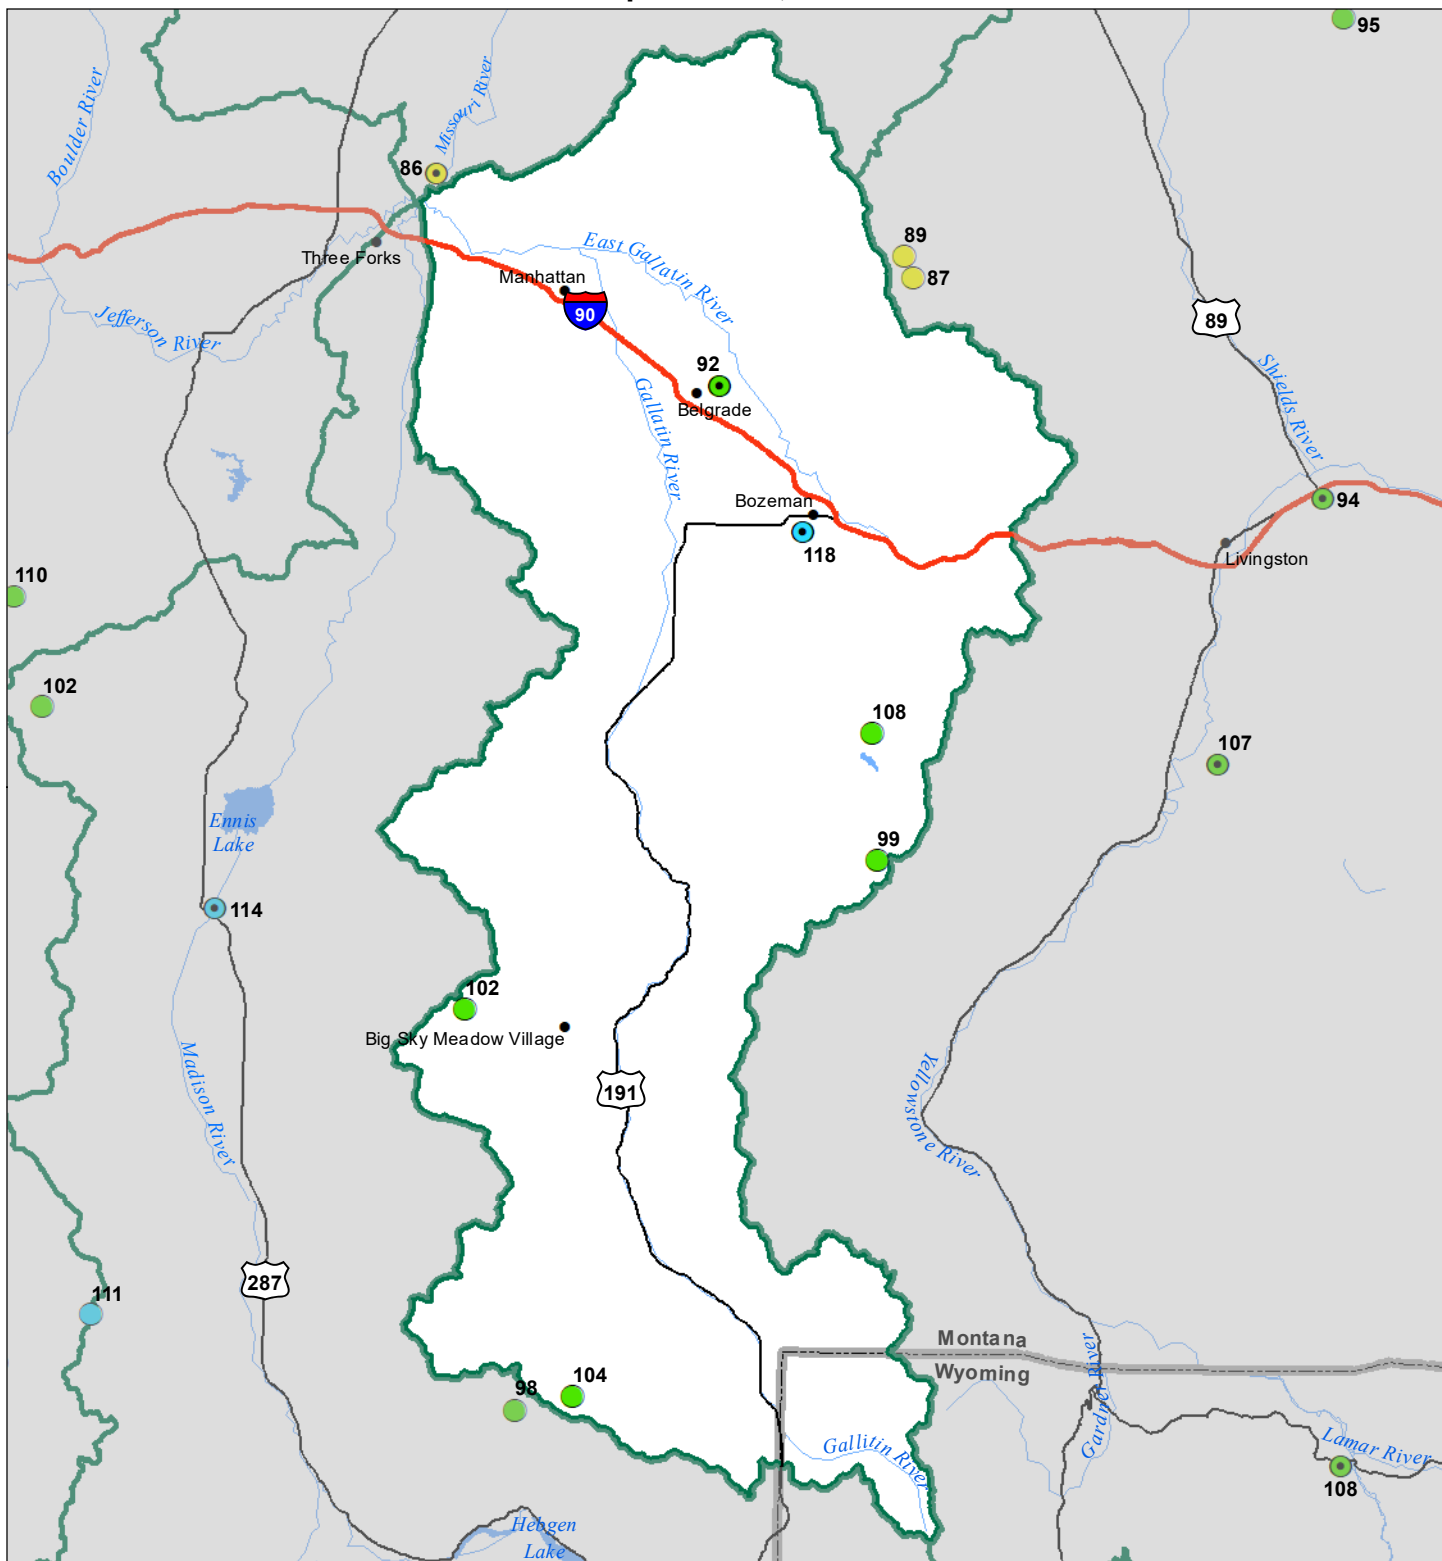

# Gallatin River Basin Water Year to Date Precipitation and Reservoir Levels Percentage of Normal September 1, 2022

Precipitation Percent of Normal	
SNOTEL	COOP/ACIS
● > 150%	● > 150%
● 131 - 150%	● 131 - 150%
● 111 - 130%	● 111 - 130%
● 91 - 110%	● 91 - 110%
● 71 - 90%	● 71 - 90%
● 51 - 70%	● 51 - 70%
● 1 - 50%	● 1 - 50%

Reservoirs Percent of Normal
■ > 150%
■ 131 - 150%
■ 111 - 130%
■ 91 - 110%
■ 71 - 90%
■ 51 - 70%
■ 1 - 50%

USDA  
Montana State Library  
Natural Resource  
Information System