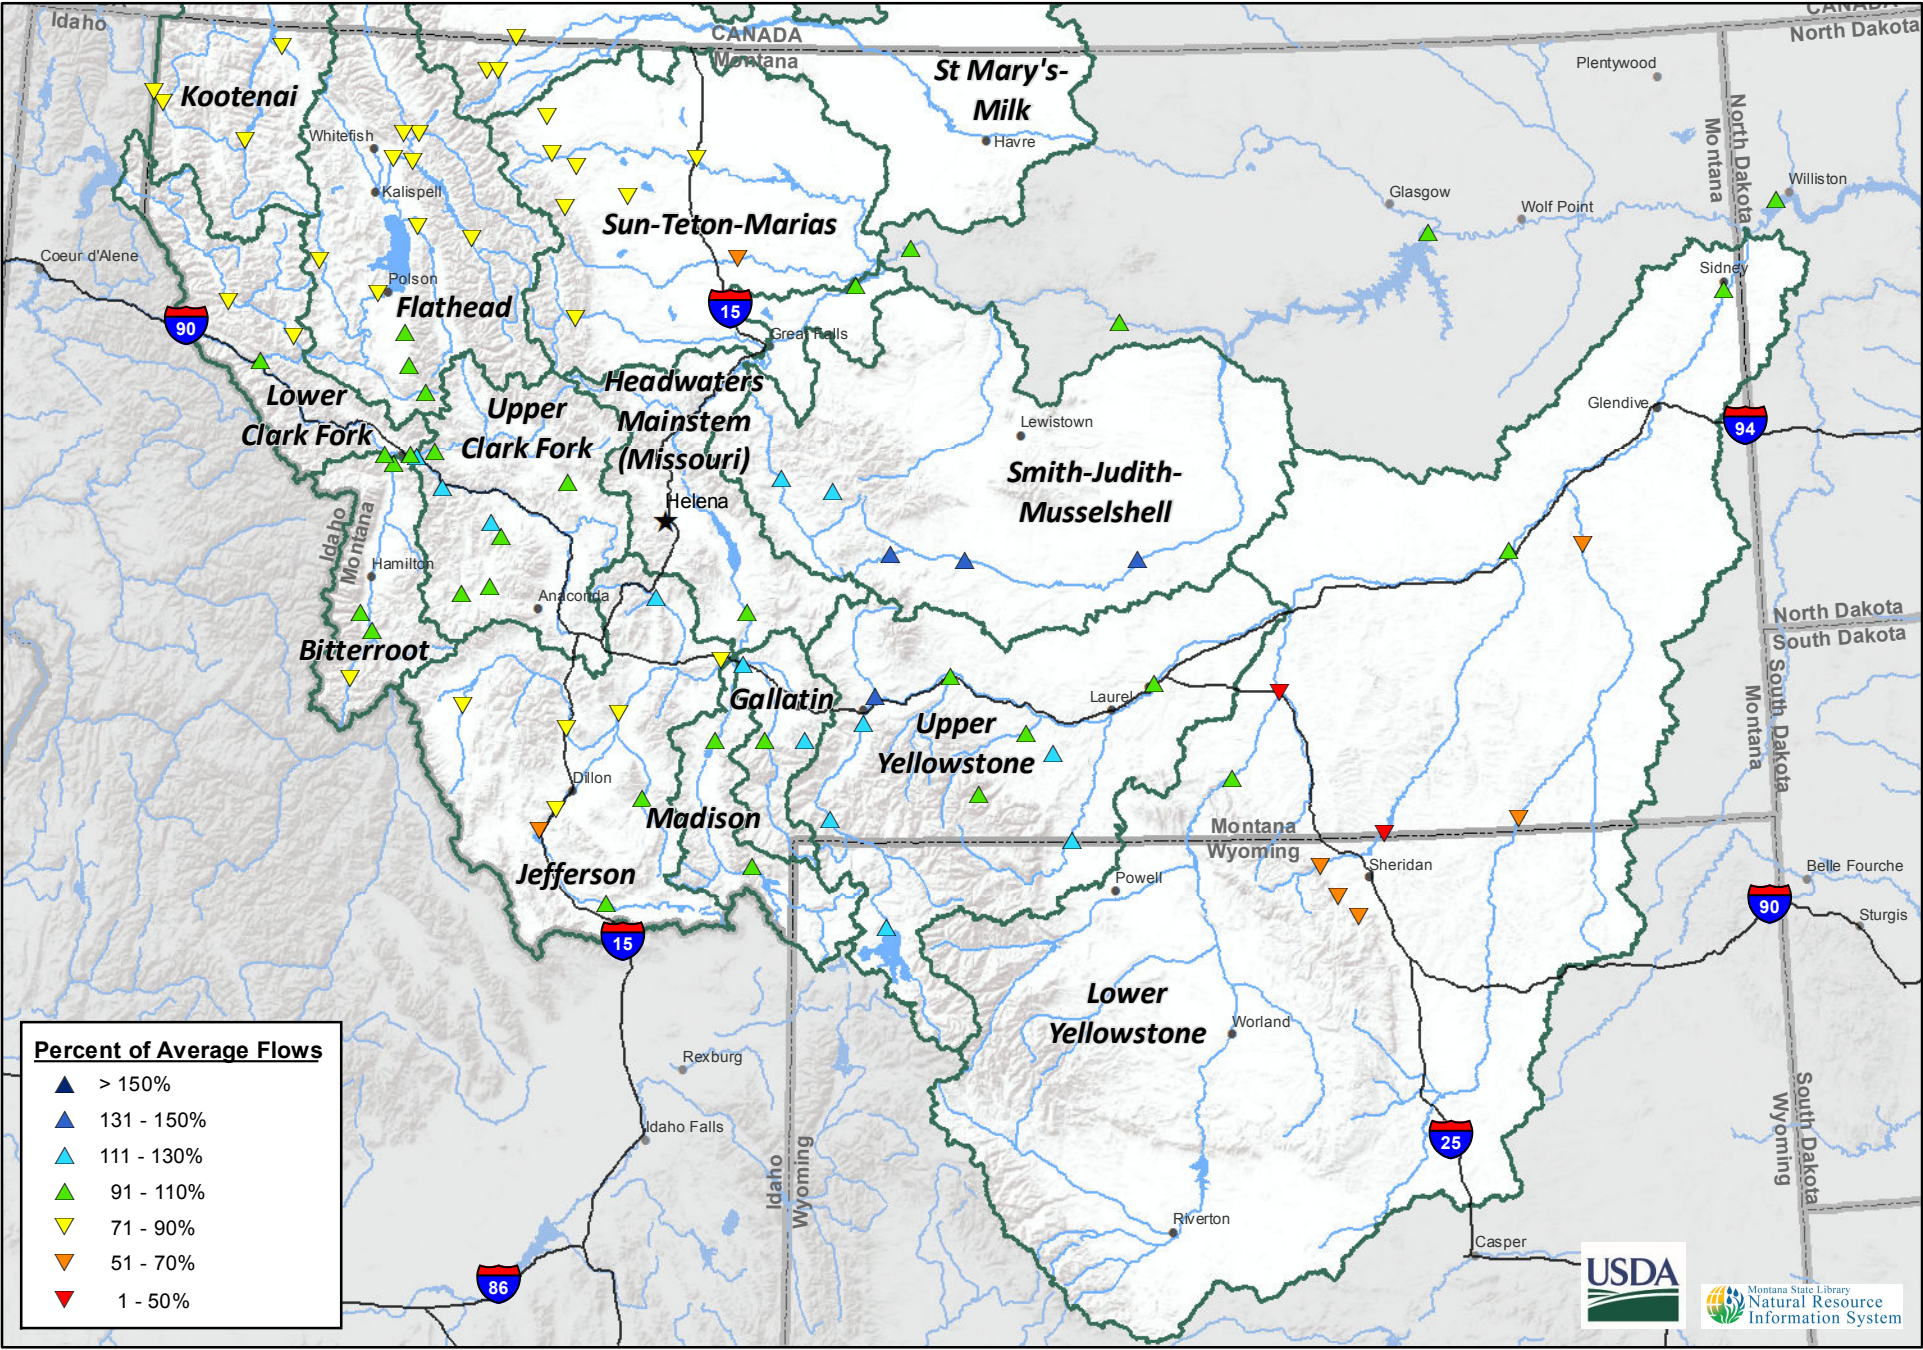

Montana Data Collection Office
 Streamflow Forecast
 Percentage of Normal - May 1, 2019

Percent of Average Flows

▲	> 150%
▲	131 - 150%
▲	111 - 130%
▲	91 - 110%
▲	71 - 90%
▲	51 - 70%
▲	1 - 50%