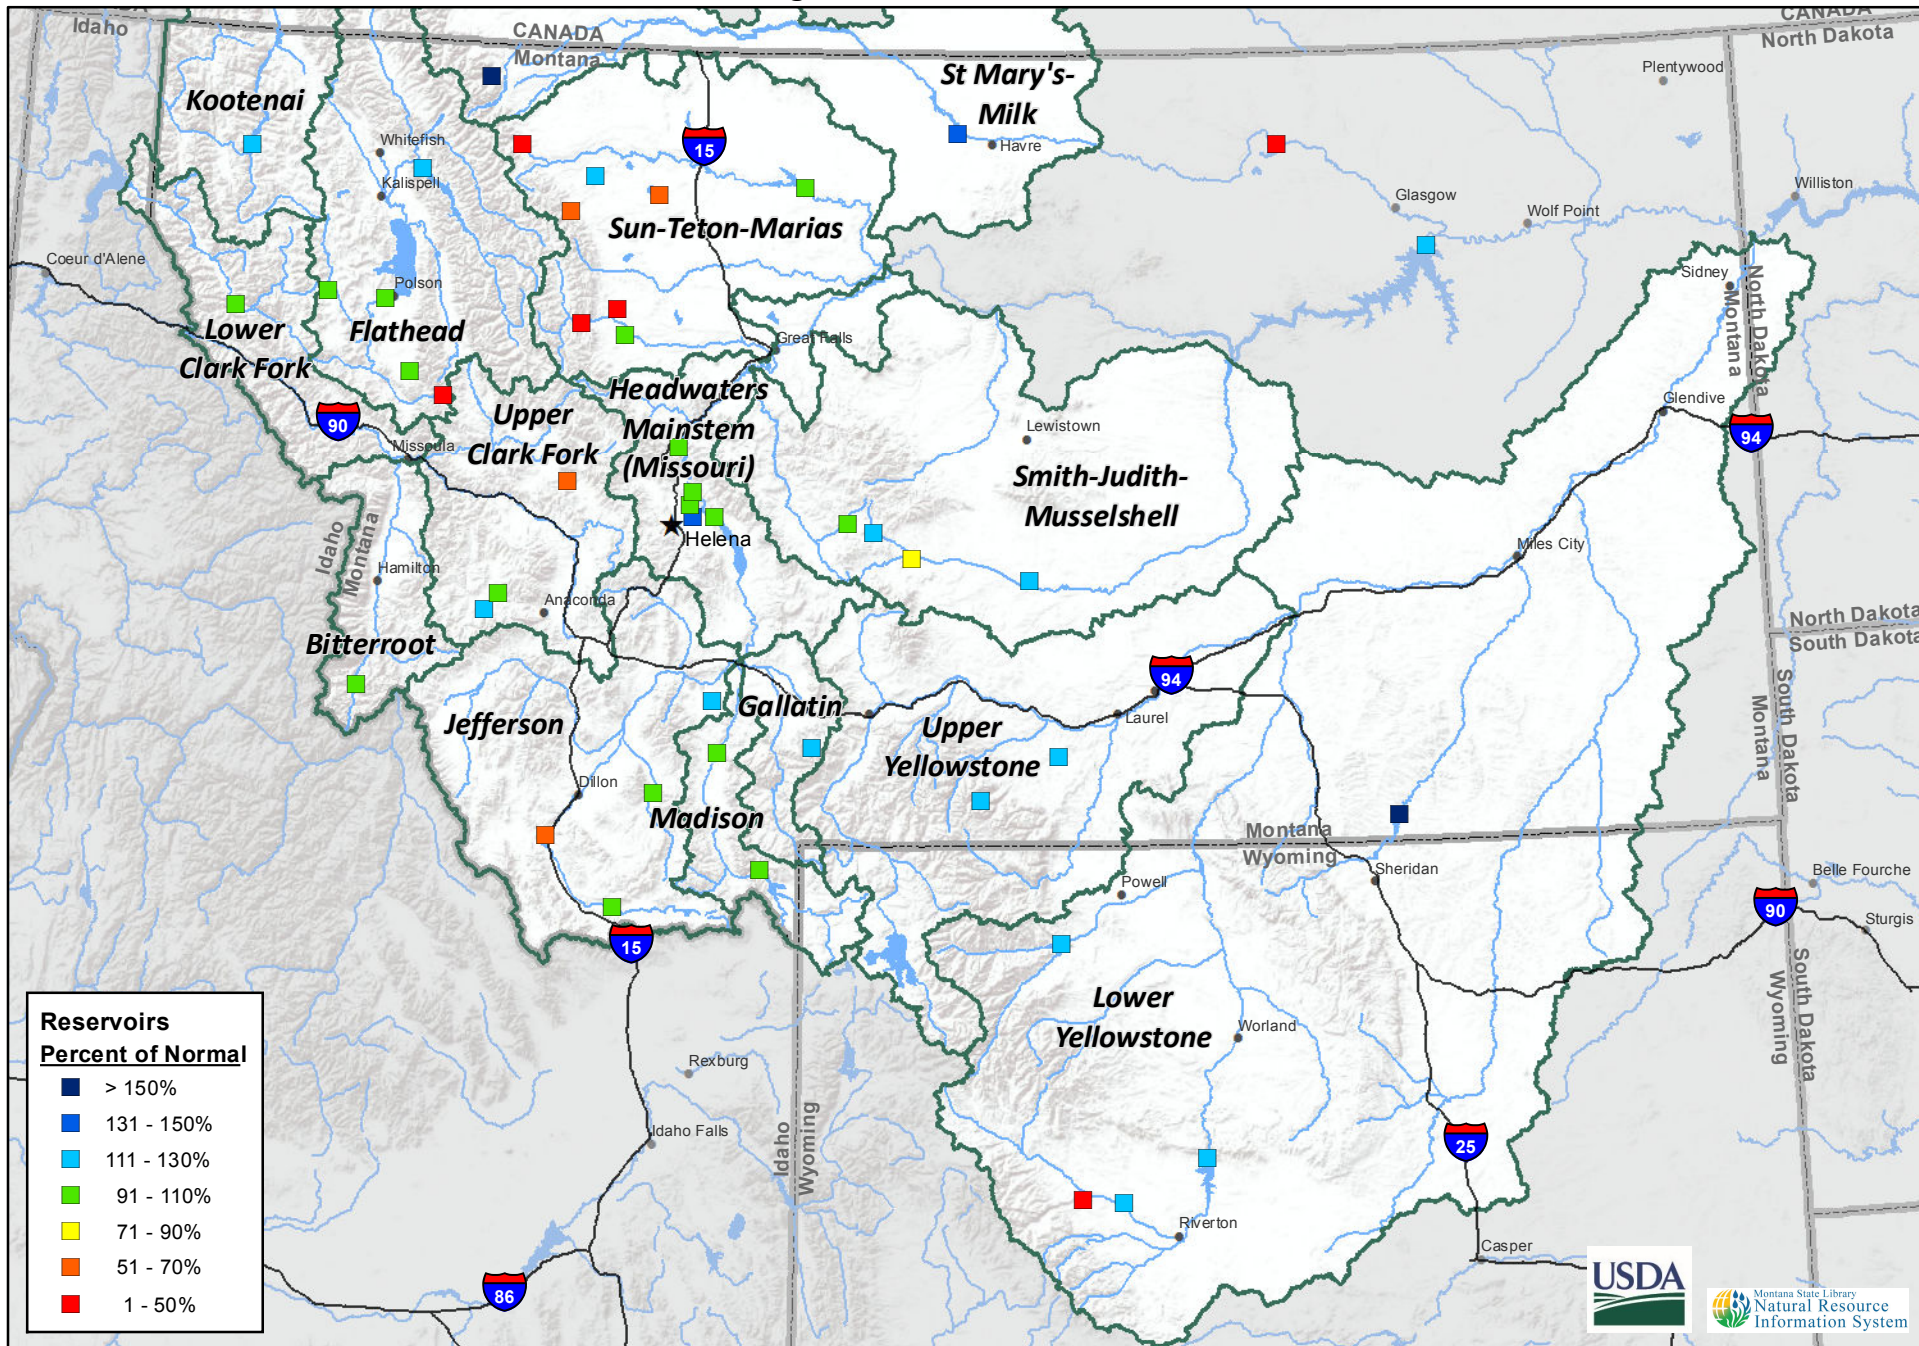

Montana Data Collection Office
 Reservoir Levels
 Percentage of Normal - November 1, 2016

Reservoirs	Percent of Normal
■	> 150%
■	131 - 150%
■	111 - 130%
■	91 - 110%
■	71 - 90%
■	51 - 70%
■	1 - 50%