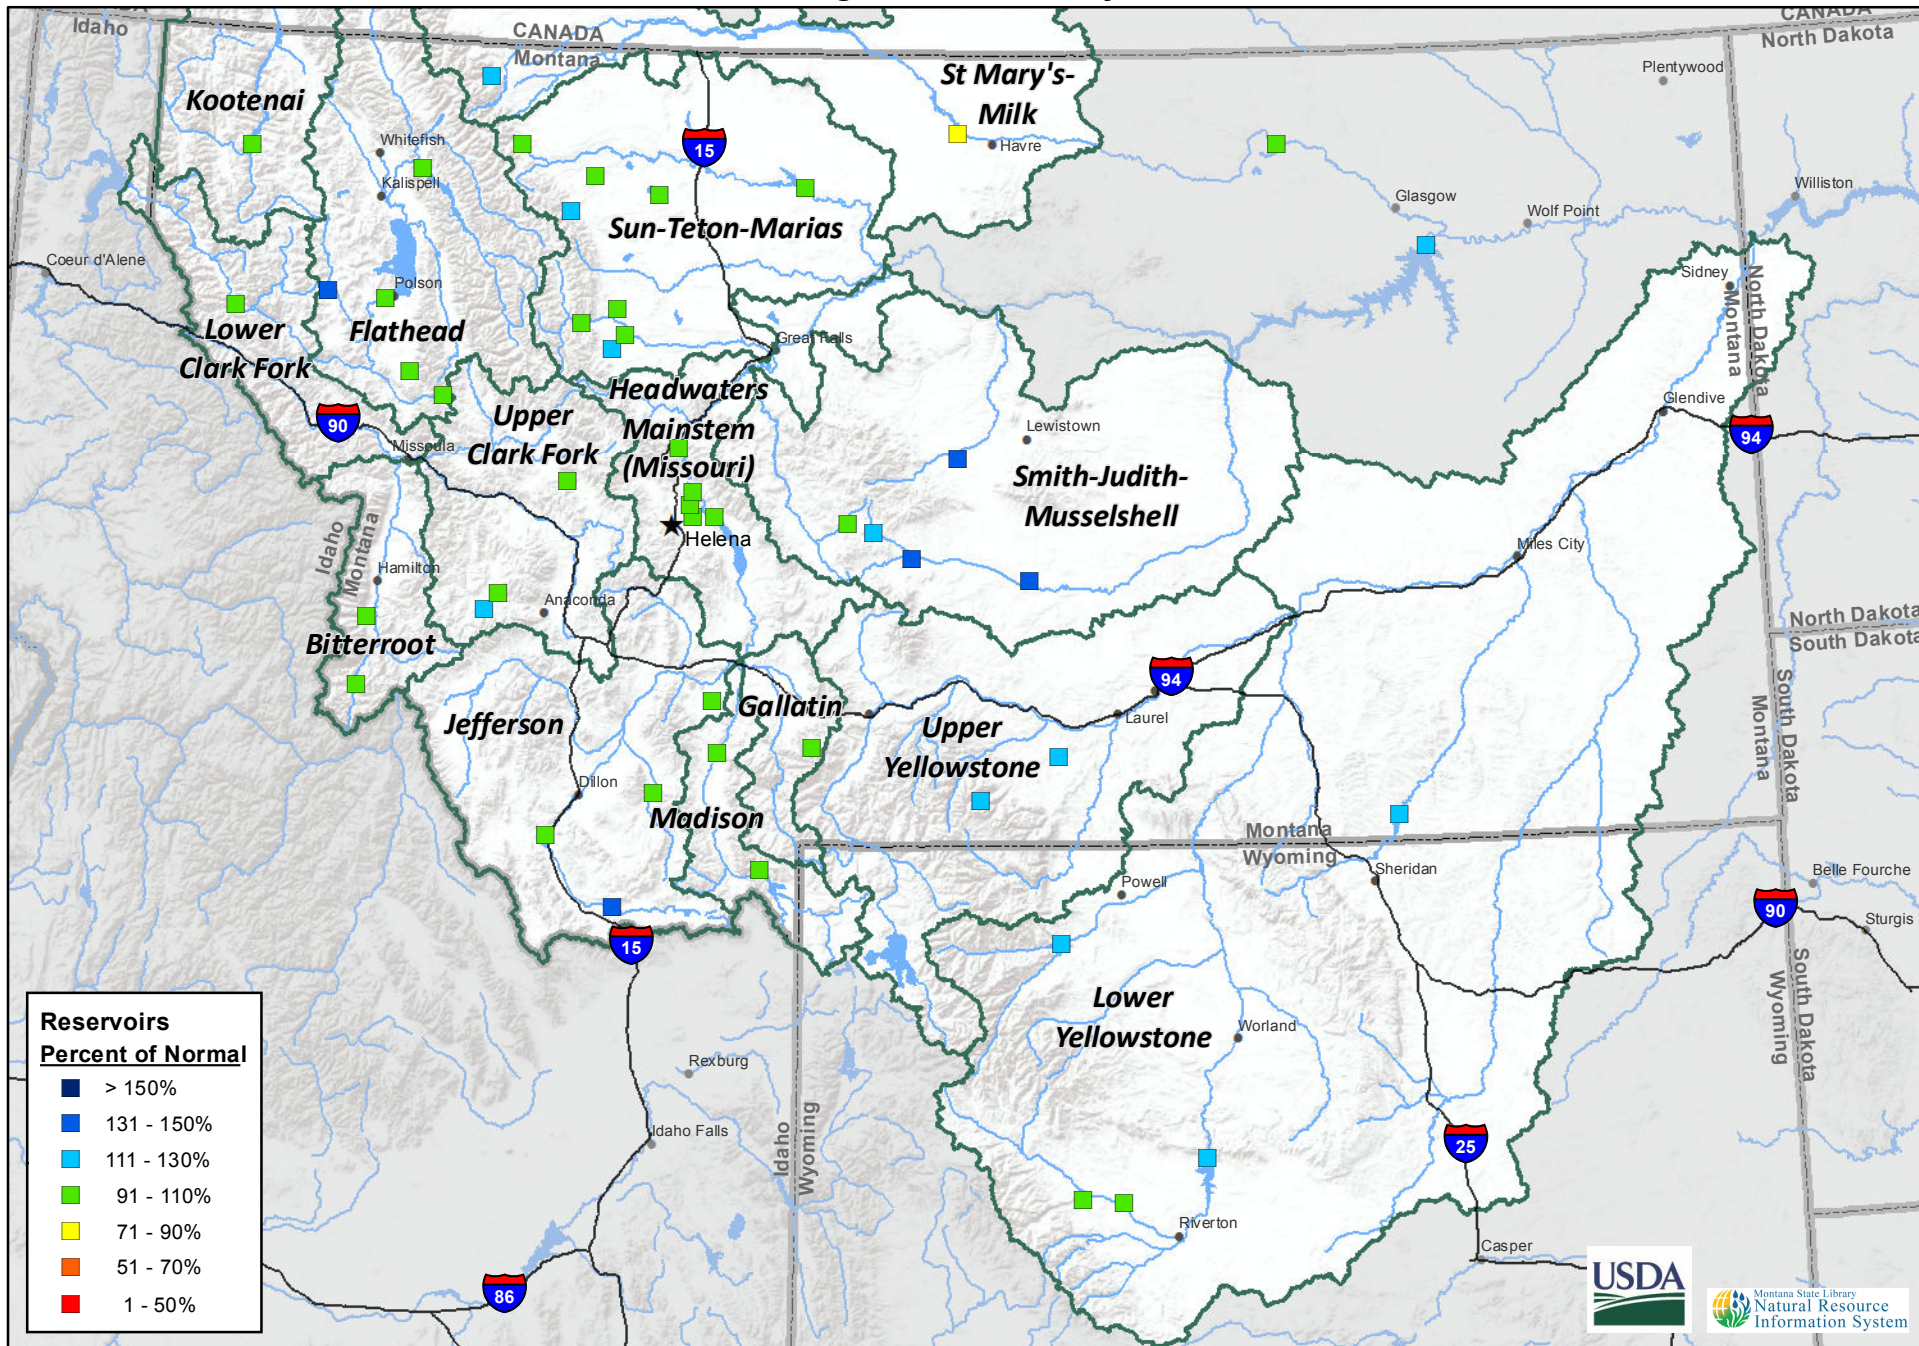

Montana Data Collection Office
 Reservoir Levels
 Percentage of Normal - July 1, 2017

Reservoirs	Percent of Normal
■	> 150%
■	131 - 150%
■	111 - 130%
■	91 - 110%
■	71 - 90%
■	51 - 70%
■	1 - 50%