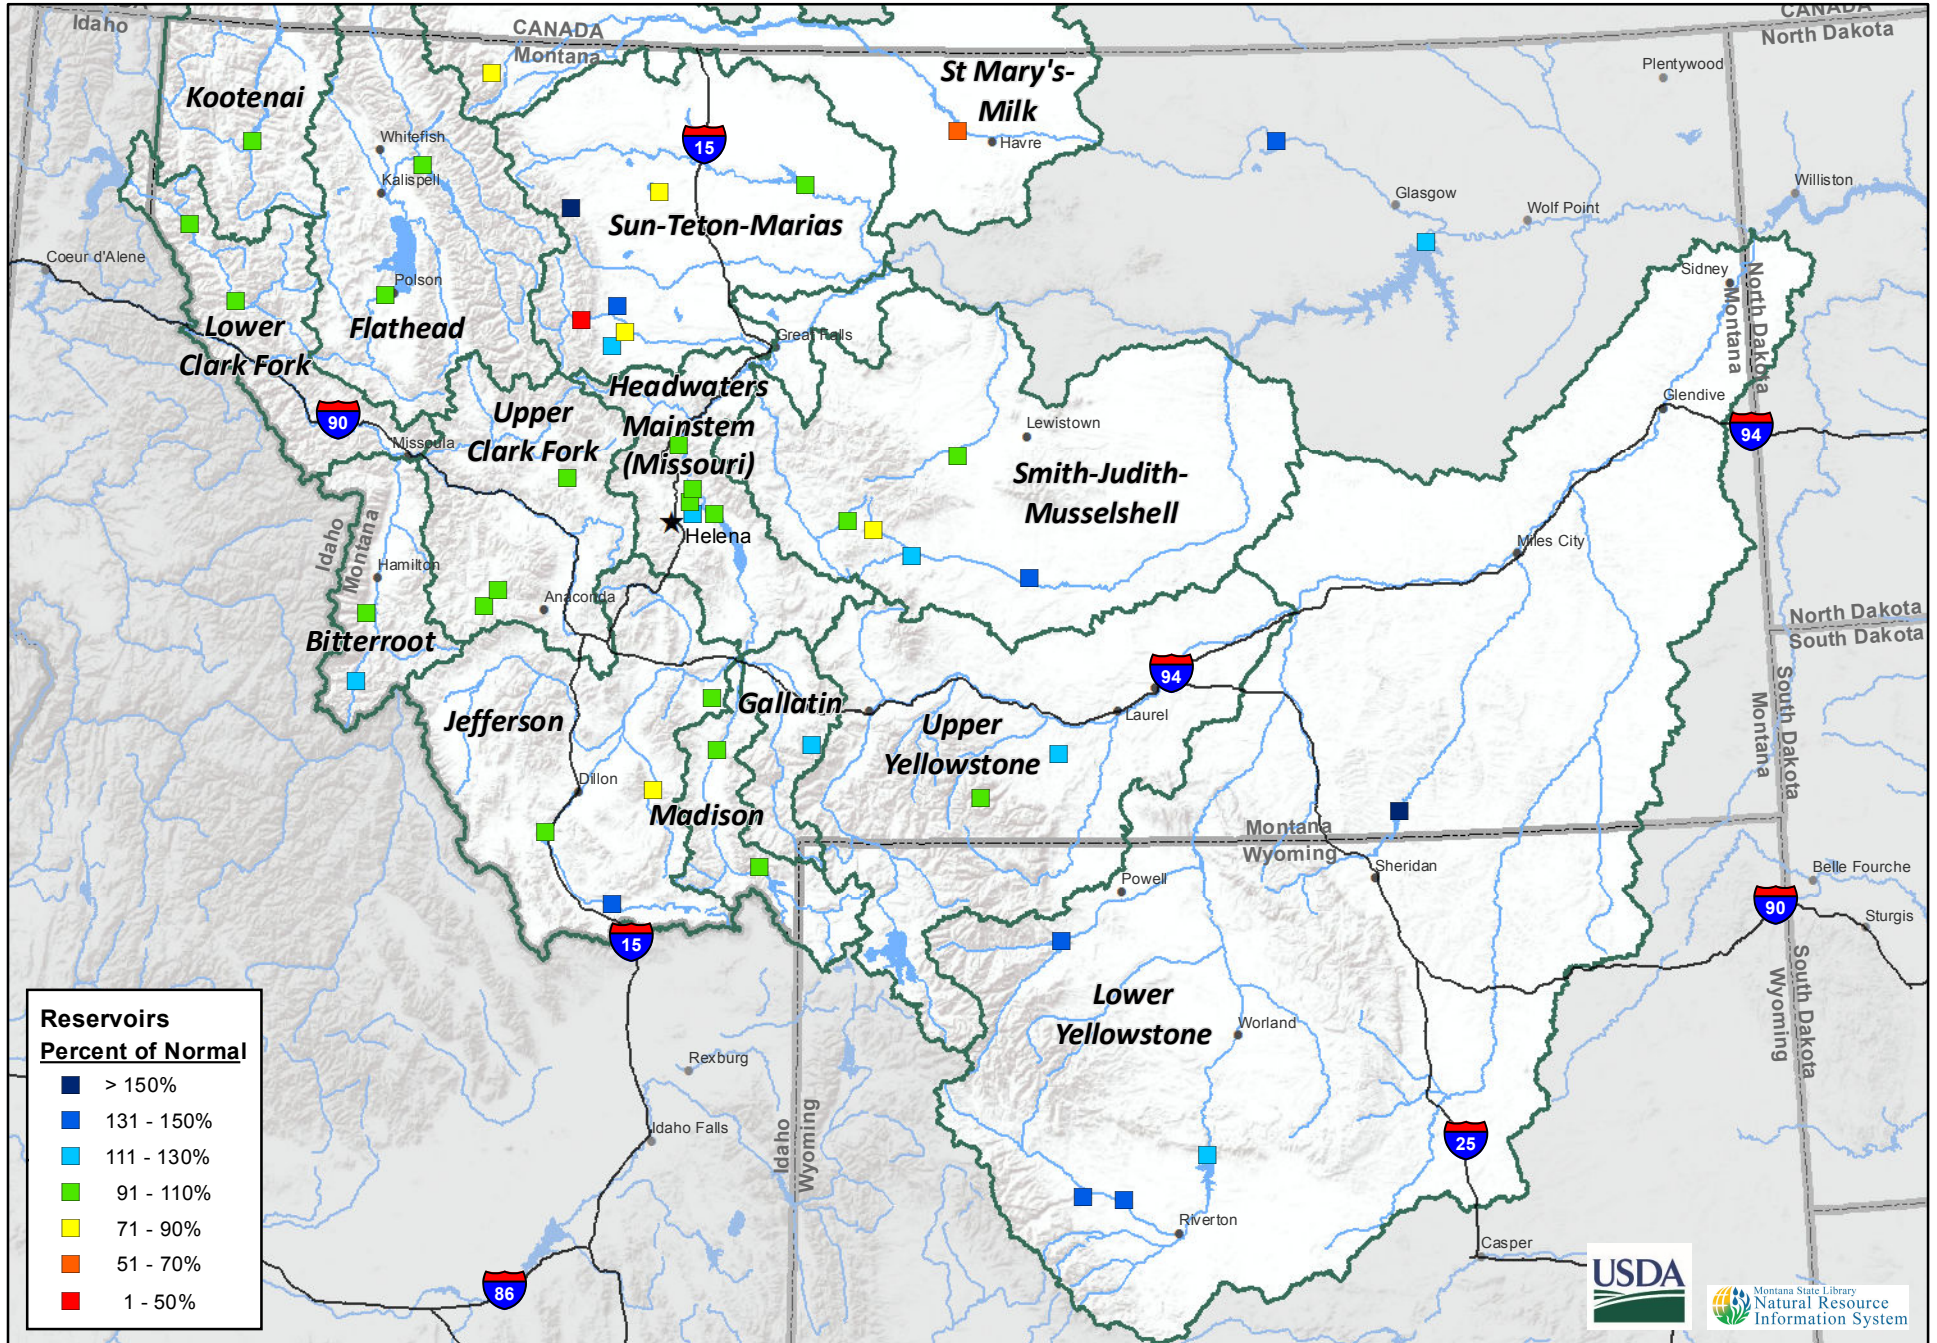

Montana Data Collection Office
 Reservoir Levels
 Percentage of Normal - September 1, 2017

Reservoirs	Percent of Normal
■	> 150%
■	131 - 150%
■	111 - 130%
■	91 - 110%
■	71 - 90%
■	51 - 70%
■	1 - 50%