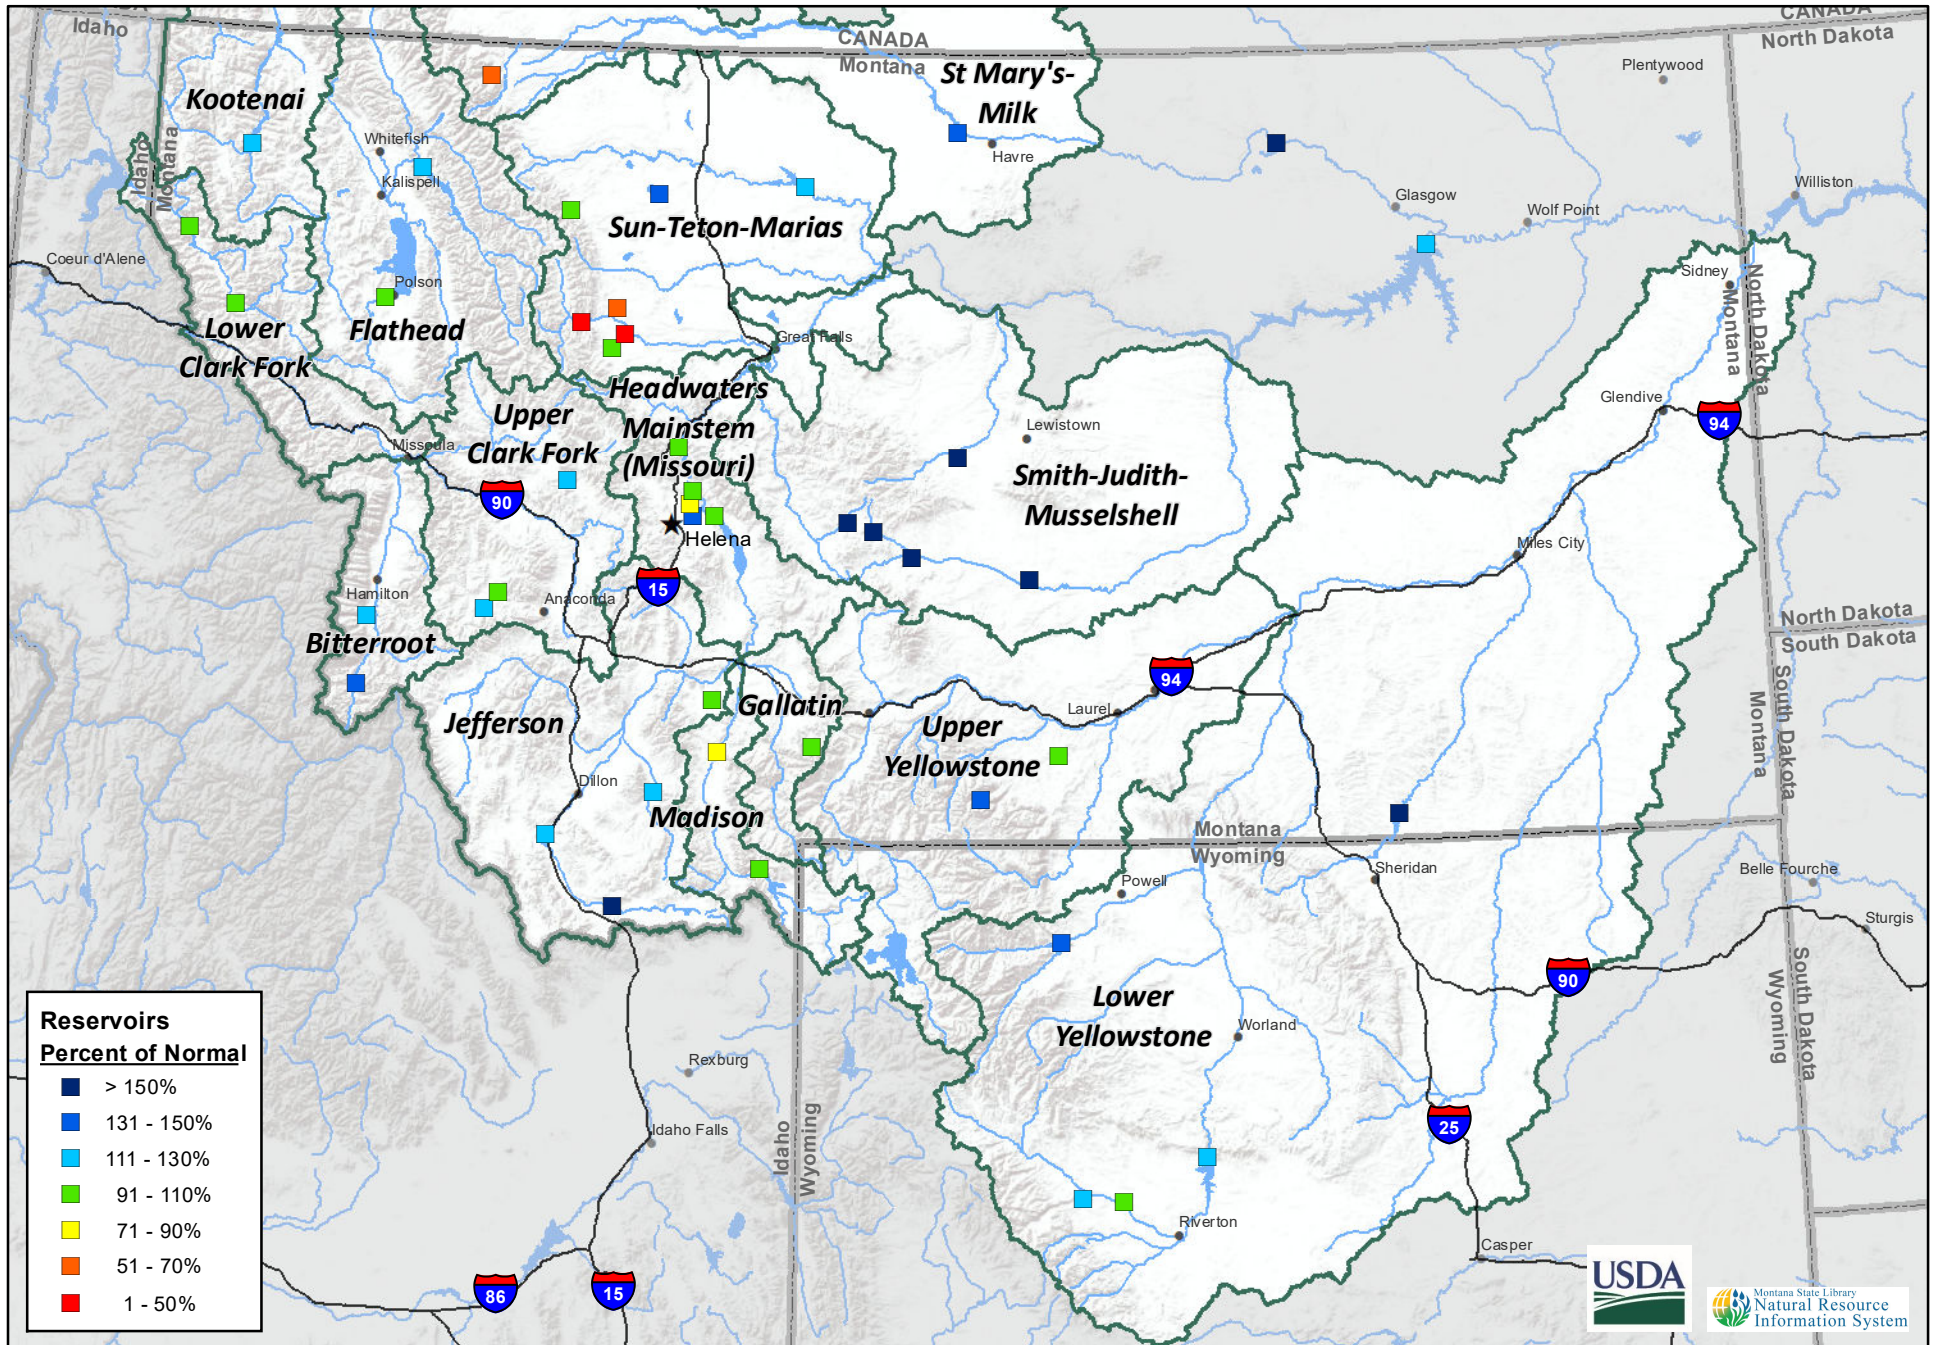

Montana Data Collection Office
 Reservoir Levels
 Percentage of Normal - December 1, 2019

Reservoirs Percent of Normal	
■	> 150%
■	131 - 150%
■	111 - 130%
■	91 - 110%
■	71 - 90%
■	51 - 70%
■	1 - 50%