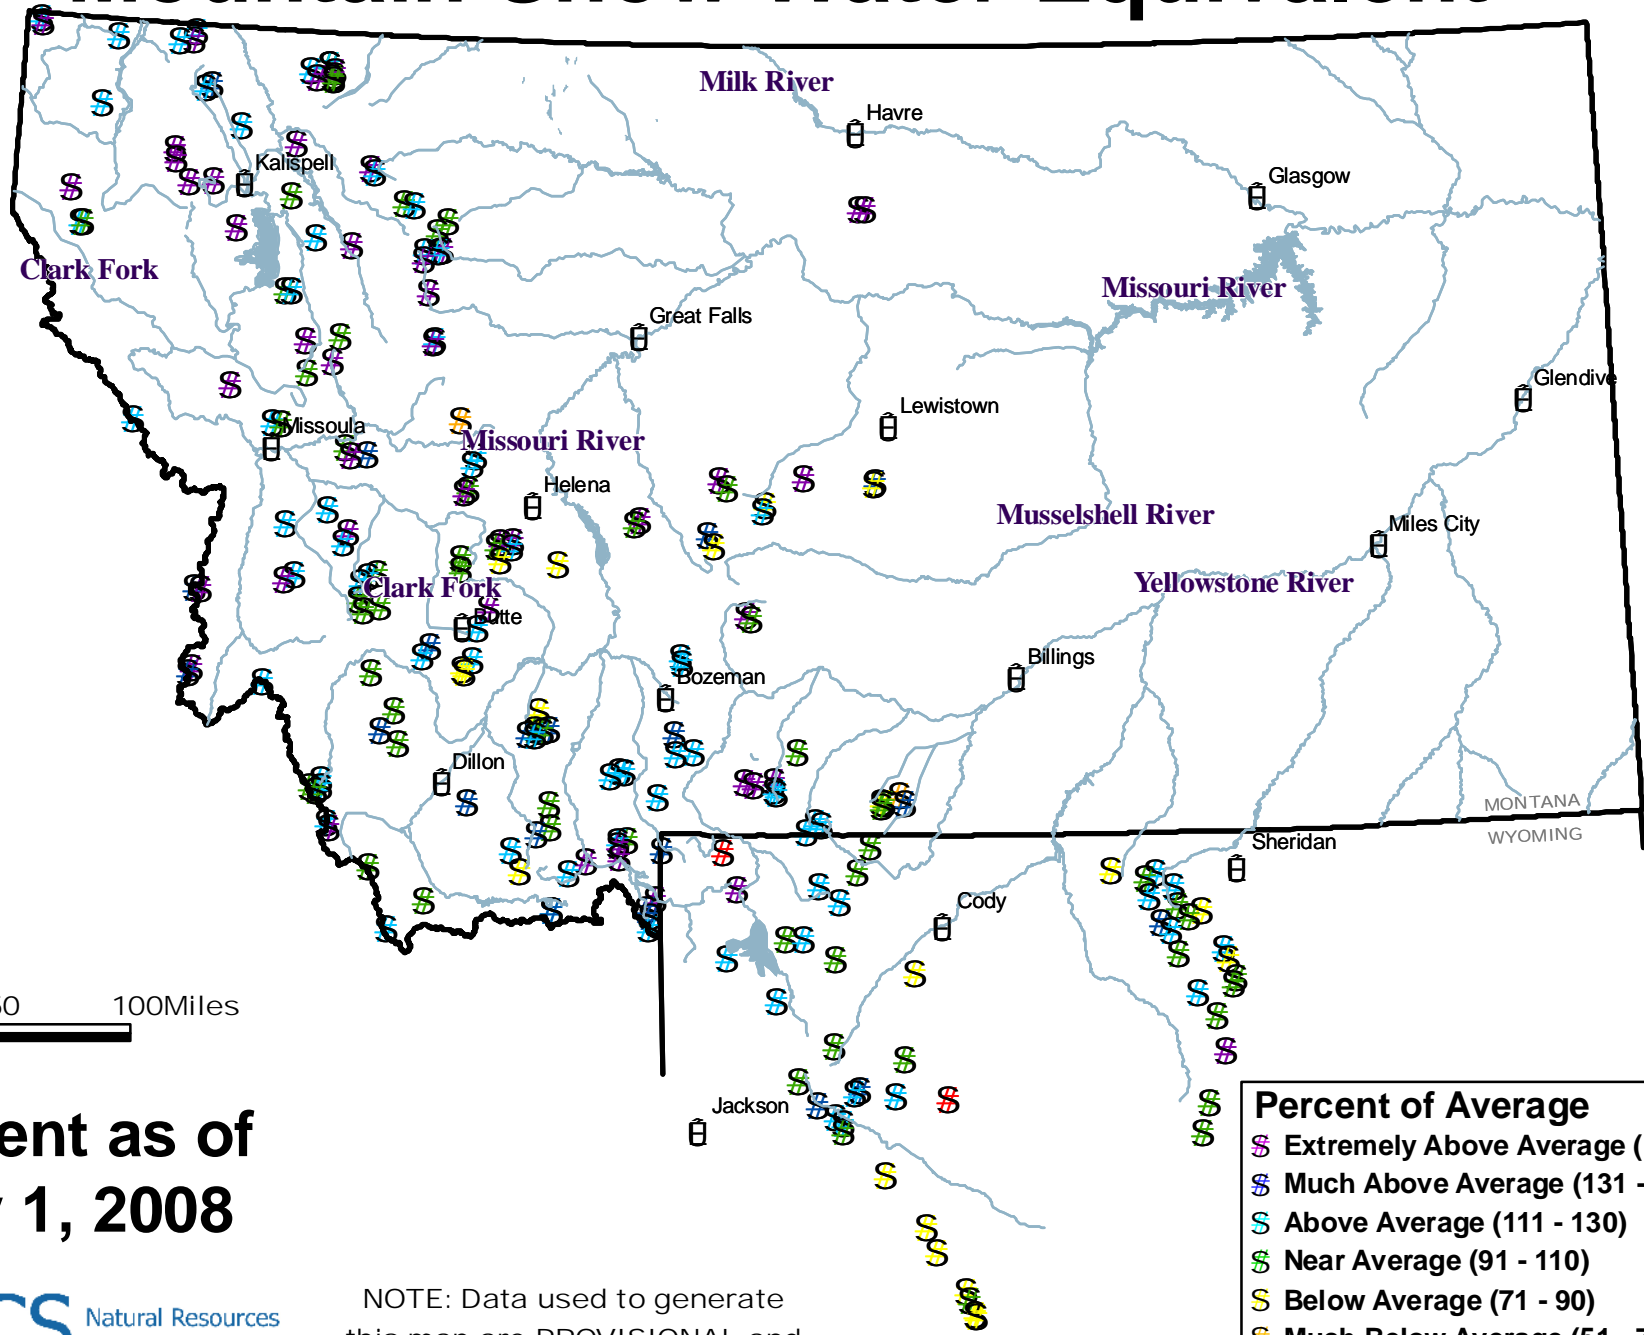

Mountain Snow Water Equivalent

0 50 100 Miles

**Current as of
May 1, 2008**

NOTE: Data used to generate this map are PROVISIONAL and SUBJECT TO CHANGE.

Percent of Average	
Ⓢ	Extremely Above Average (Over 150)
Ⓢ	Much Above Average (131 - 150)
Ⓢ	Above Average (111 - 130)
Ⓢ	Near Average (91 - 110)
Ⓢ	Below Average (71 - 90)
Ⓢ	Much Below Average (51 - 70)
Ⓢ	Extremely Below Average (Below 51)