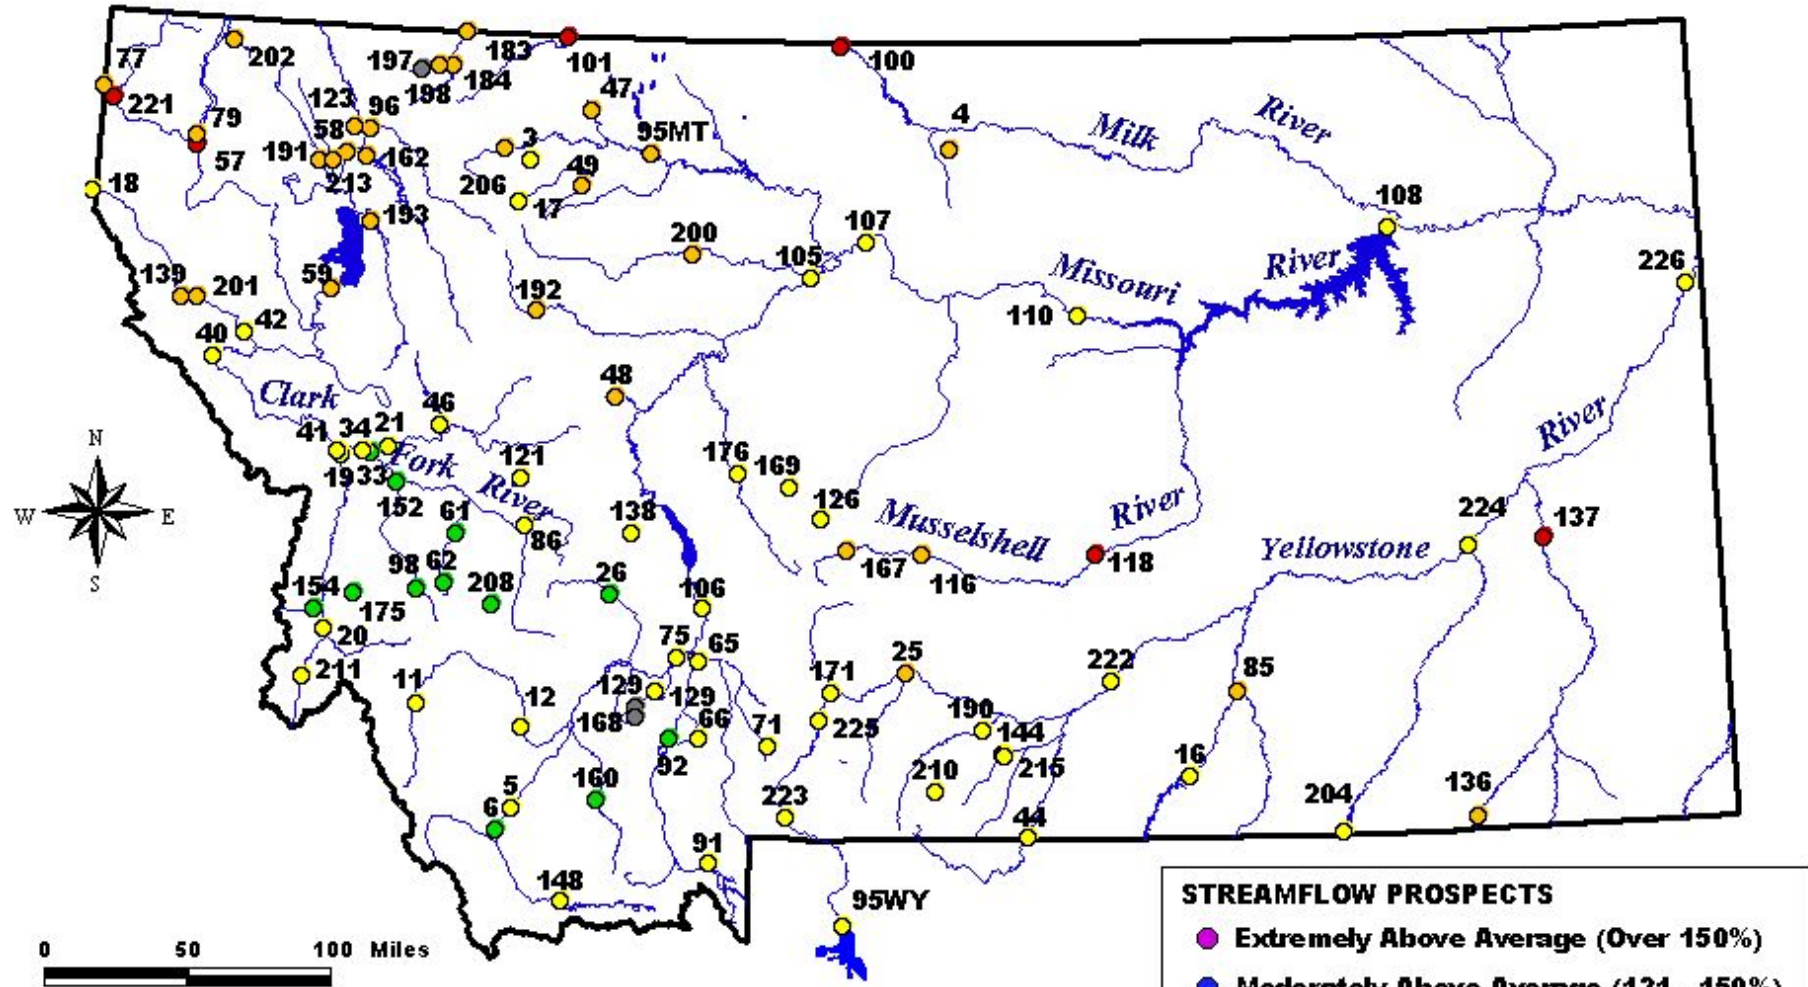

Streamflow Prospects for Montana

Numbers represent individual station identification numbers.

Current as of
January 1, 2001

NOTE: Data used to generate this map are PROVISIONAL and SUBJECT TO CHANGE.

<http://www.mt.nrcs.usda.gov>