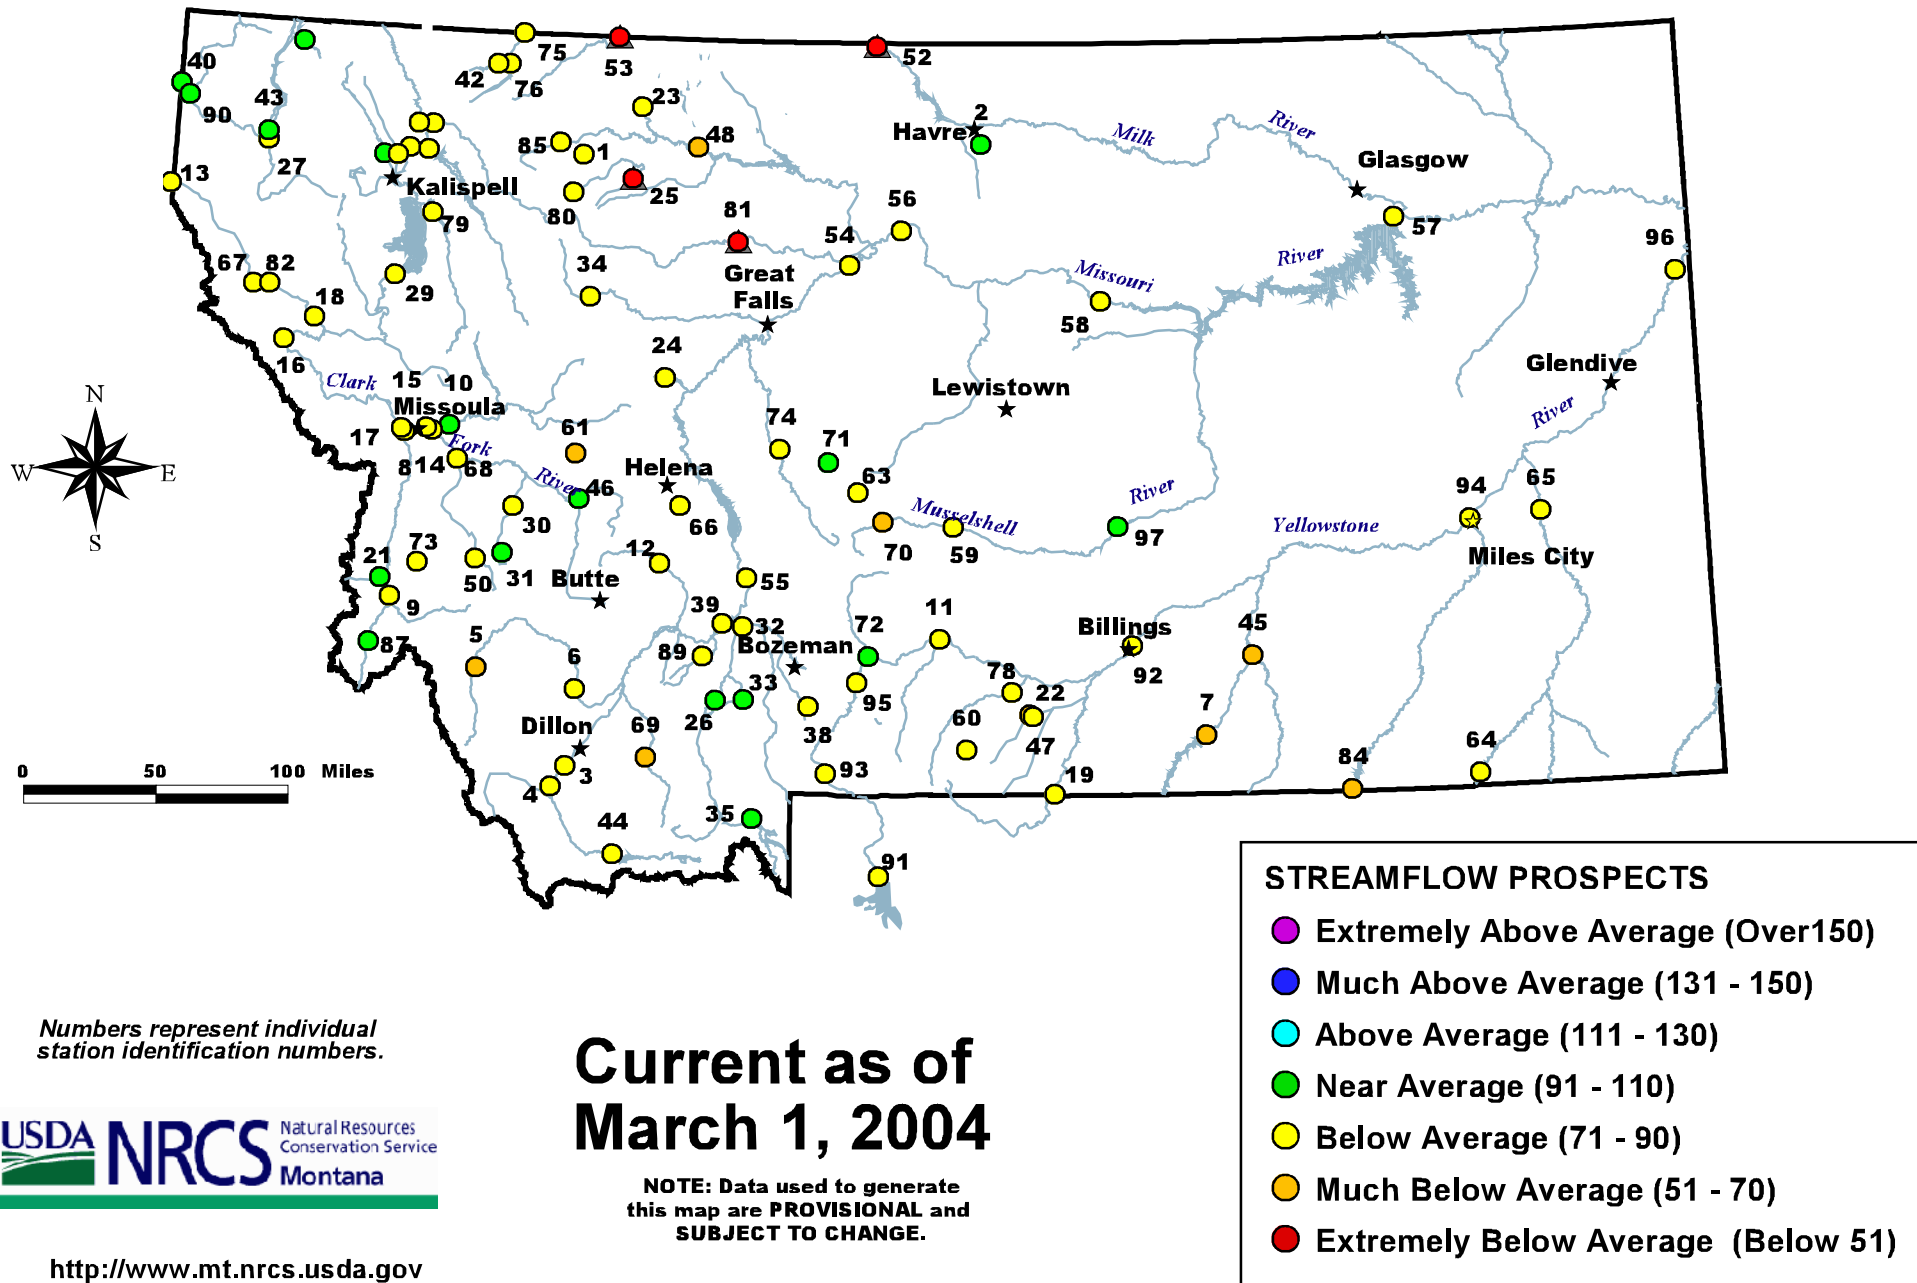

# Streamflow Prospects for Montana

Numbers represent individual station identification numbers.

**Current as of  
March 1, 2004**

**NOTE: Data used to generate this map are PROVISIONAL and SUBJECT TO CHANGE.**