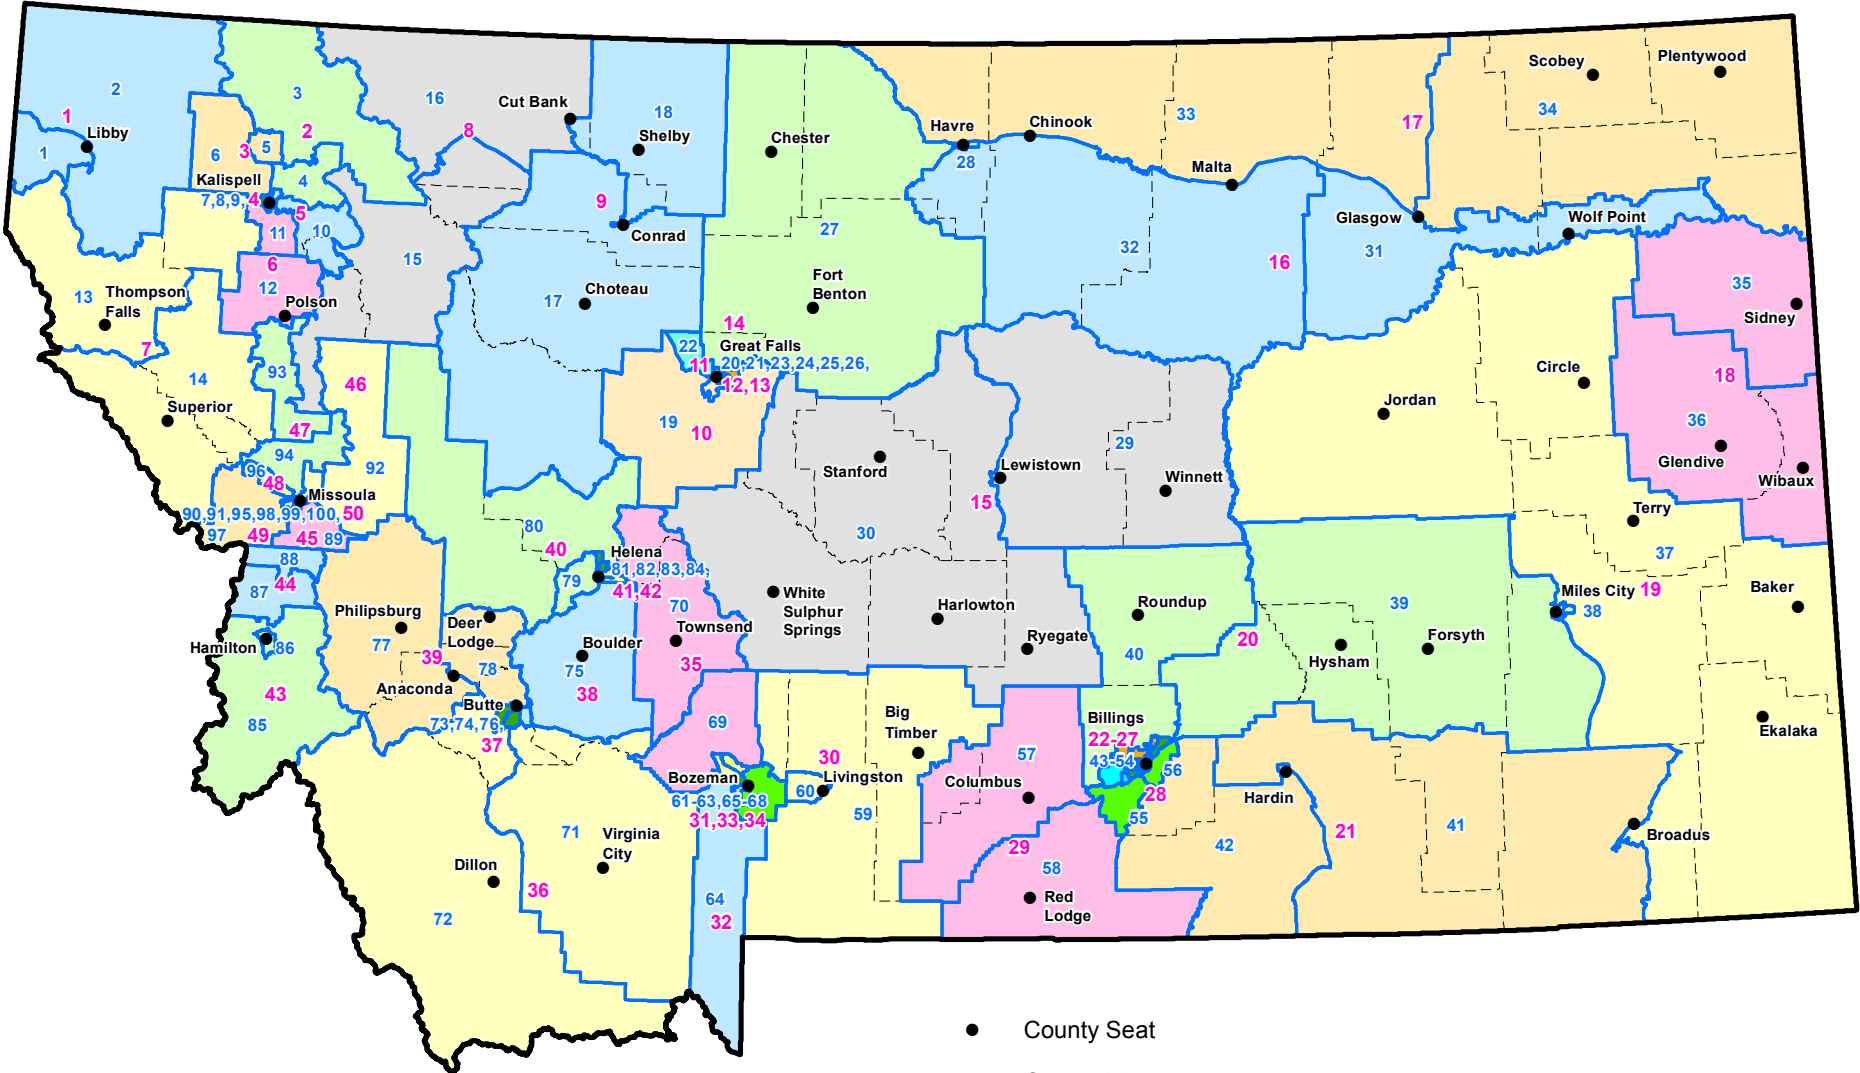

# Montana Legislative Districts, 2015 - 2023

● County Seat

----- County Line

Each Senate district is a different color and labelled in pink. The two House districts in each Senate district are outlined and labelled in blue.