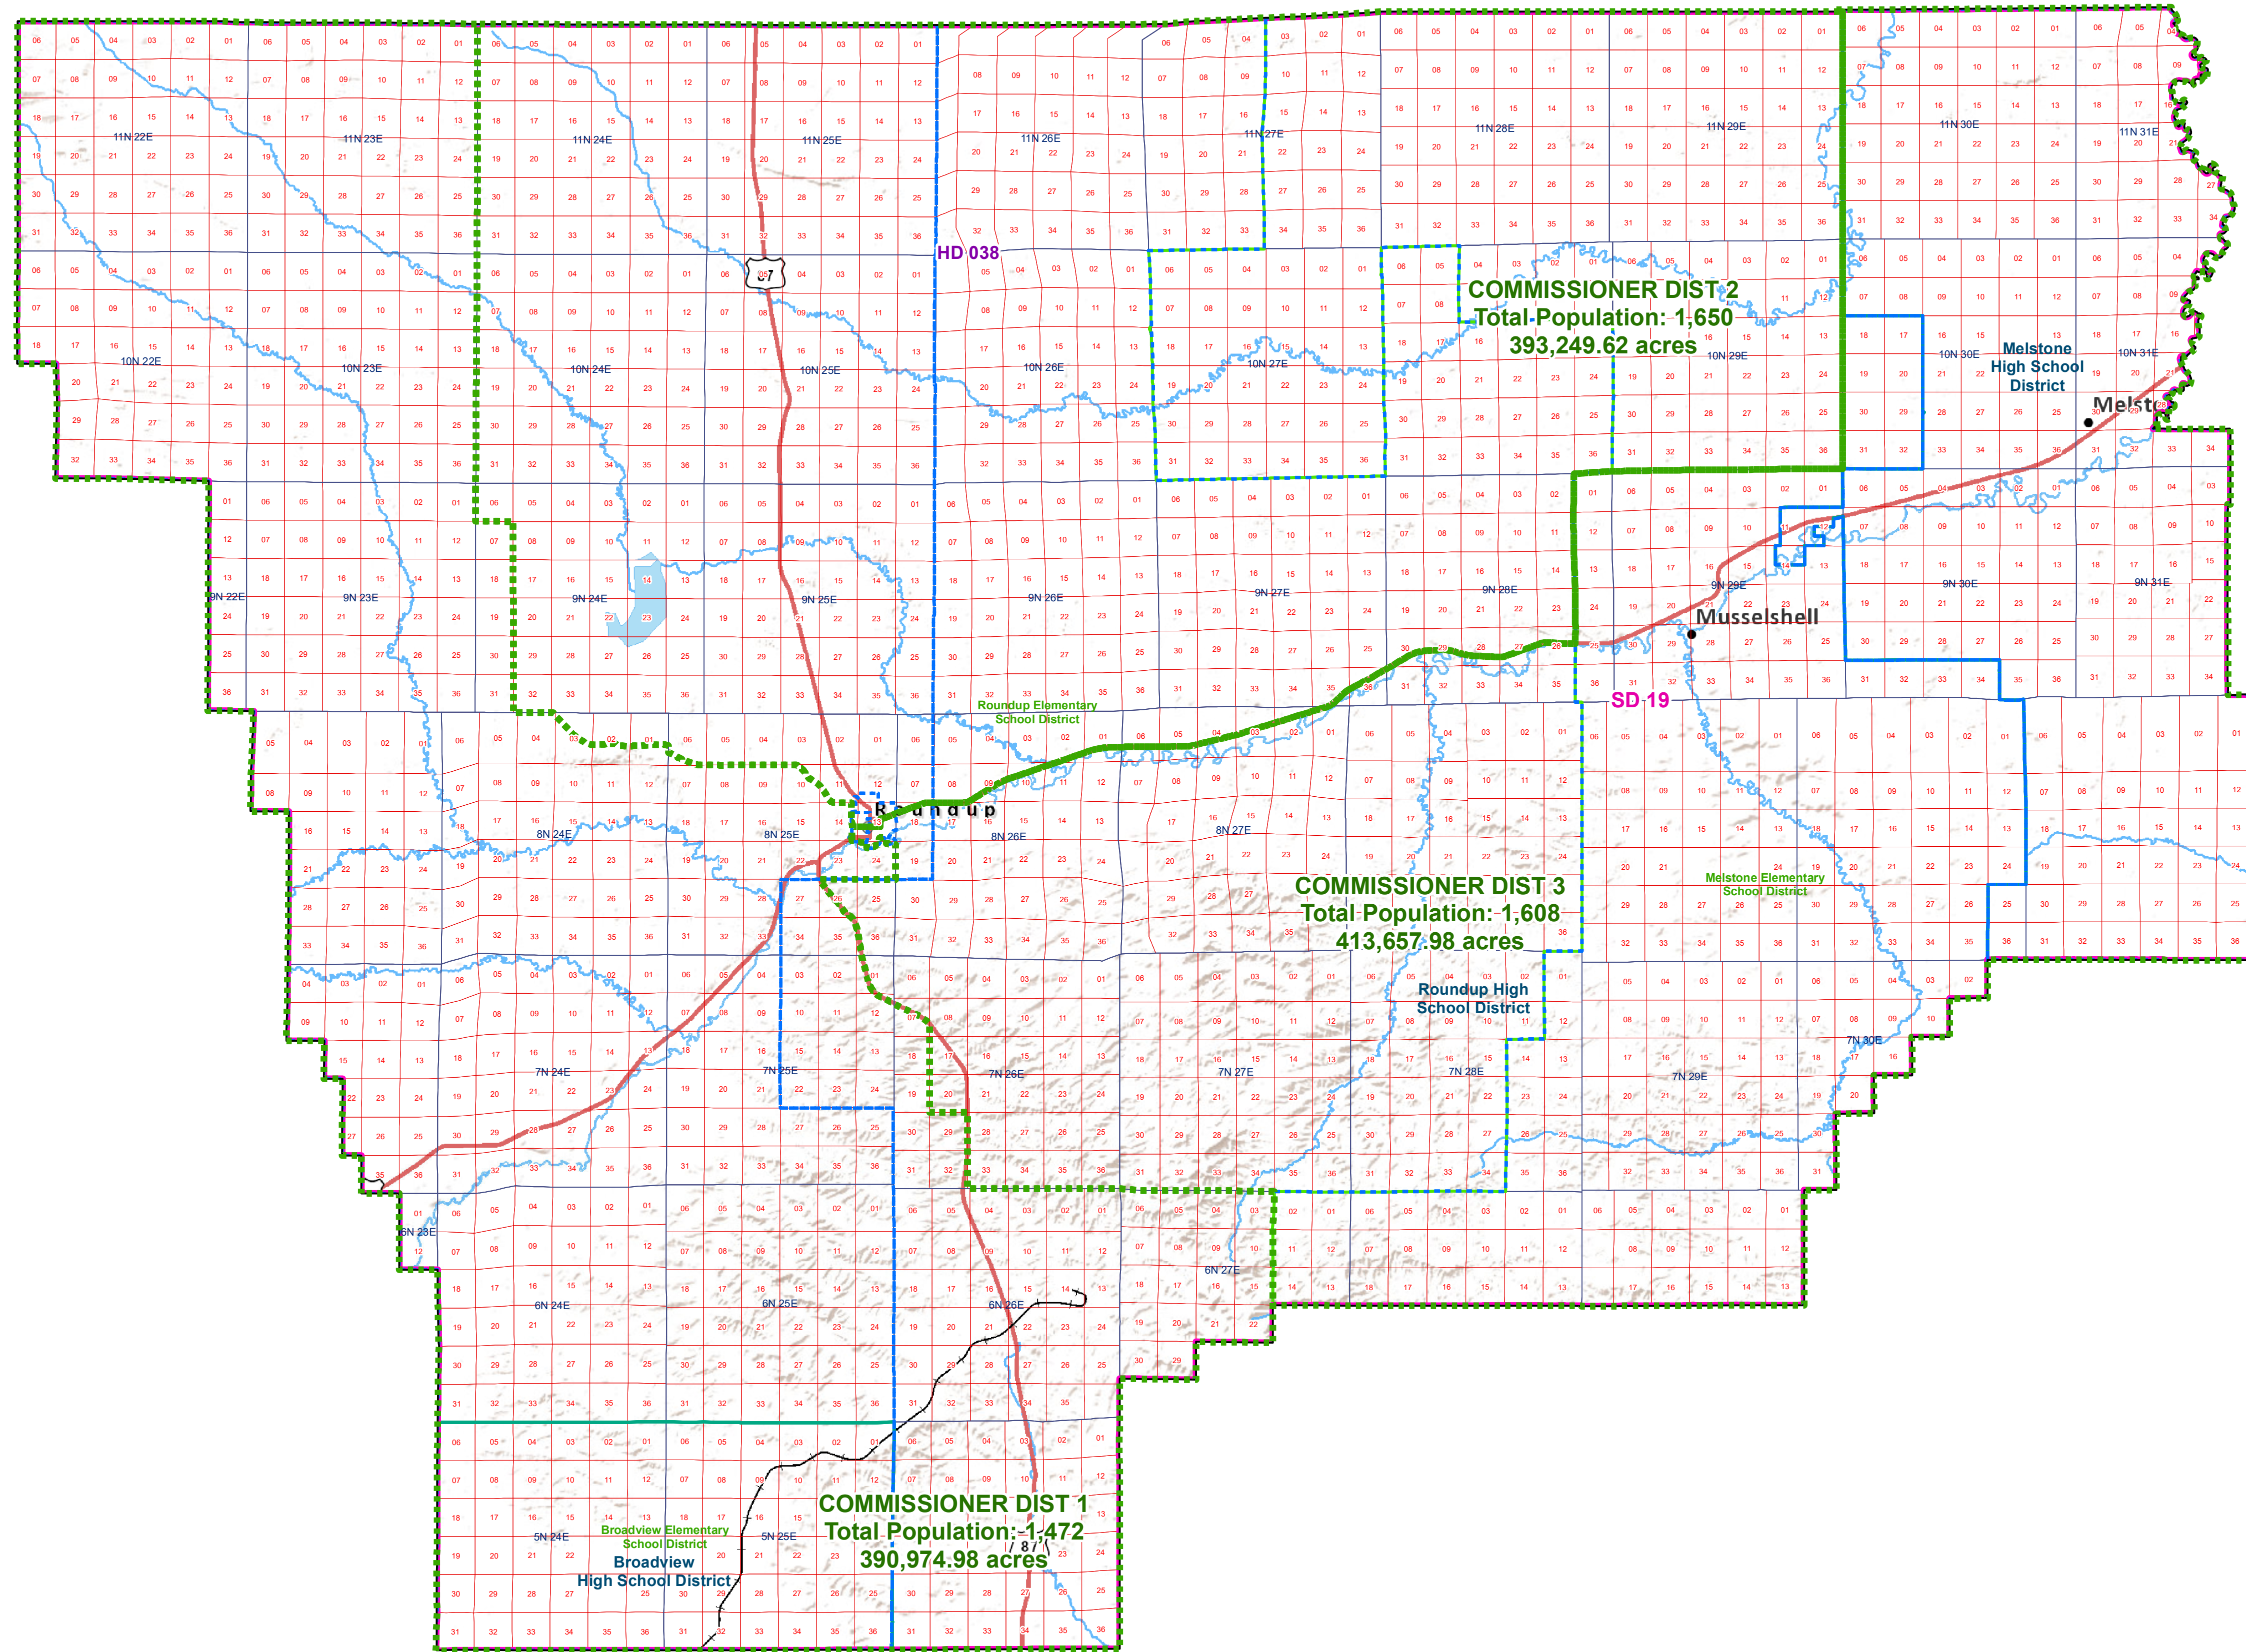

Musselshell County County Commissioner Districts

County Commissioner Districts	Senate	Secondary School Districts	Township Boundary
Voting Precincts	House	Elementary School Districts	Sections
Tribal Nations Reservations	Unified (K-12) School Districts		

Voting Precincts
 Montana State Library
 Created on 3/14/2023
 Meghan Burns | GeoEnabledElections@mt.gov
<https://geoenabled-elections-montana.hub.arcgis.com/>