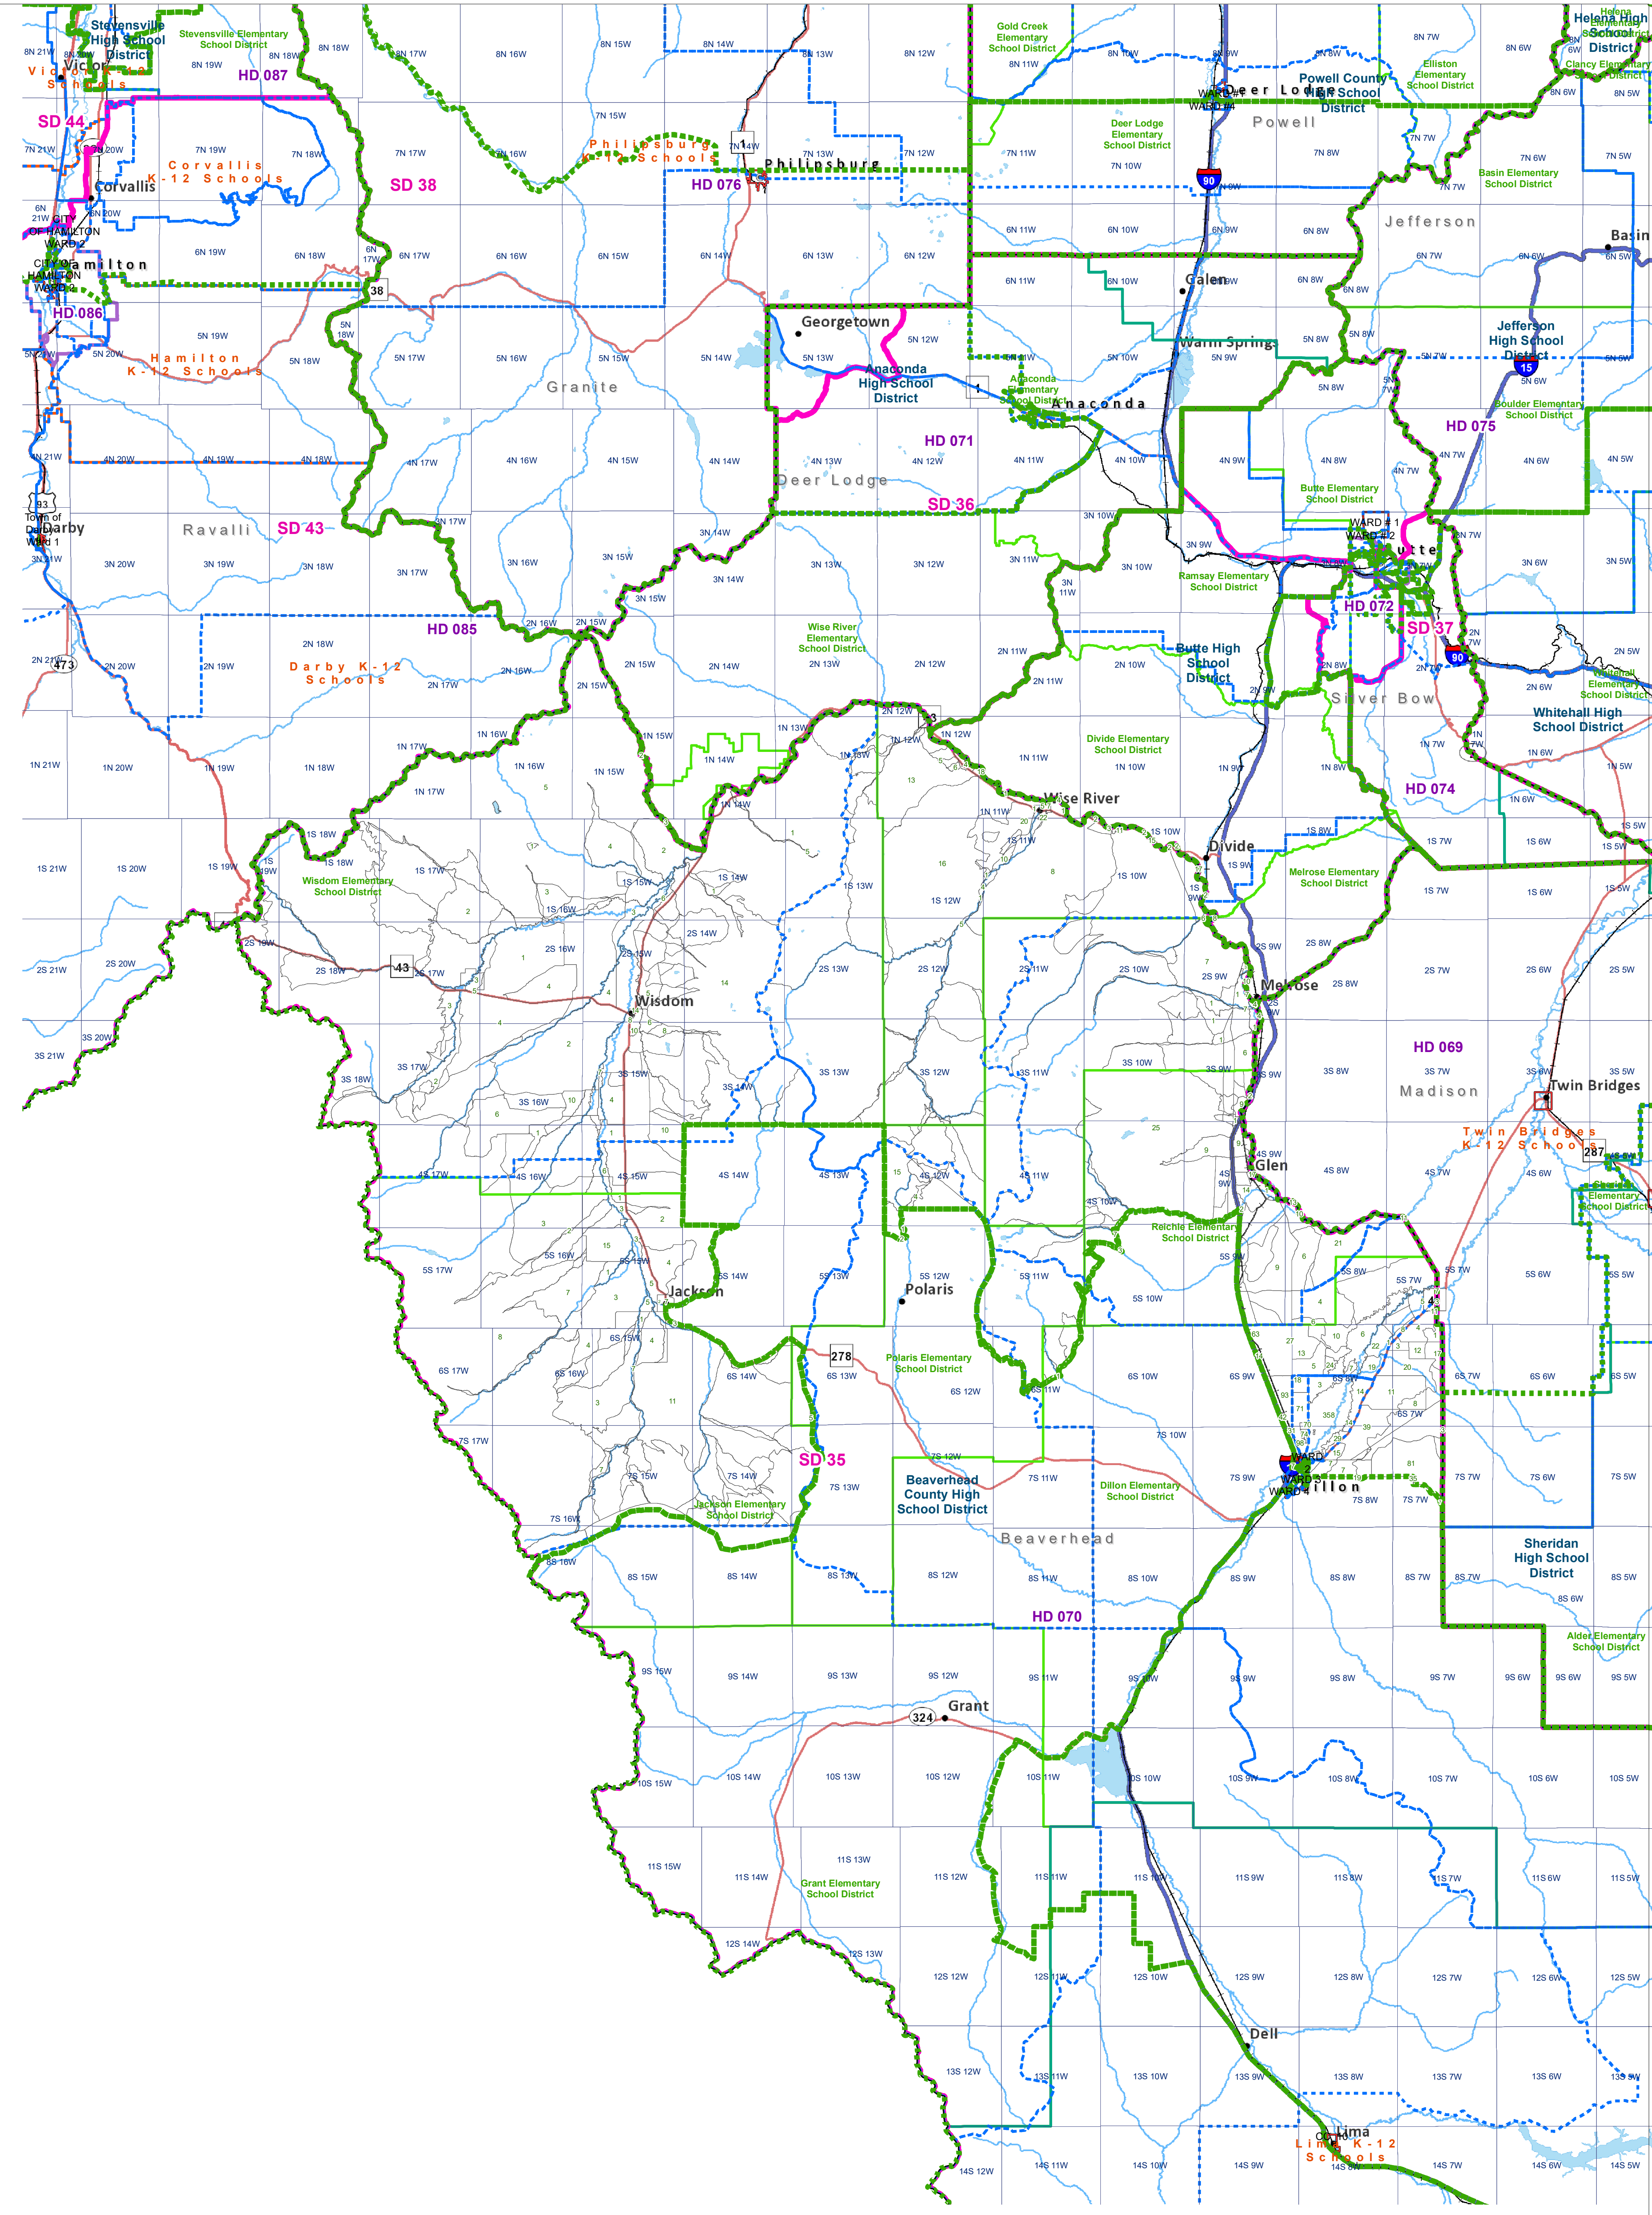

# Beaverhead - COMMIS. DIST. 3 - 3179 (34.38%)

## County Commissioner Districts with 2020 Census Blocks

Total Population: 3,221

- County Commissioner Districts
- Voting Precincts
- Secondary School Districts
- Incorporated Cities and Towns
- Township Boundary
- Senate
- Elementary School Districts
- Wards
- Tribal Nations Reservations
- House
- Unified (K-12) School Districts
- 2020 Census Blocks with Total Population Labeled