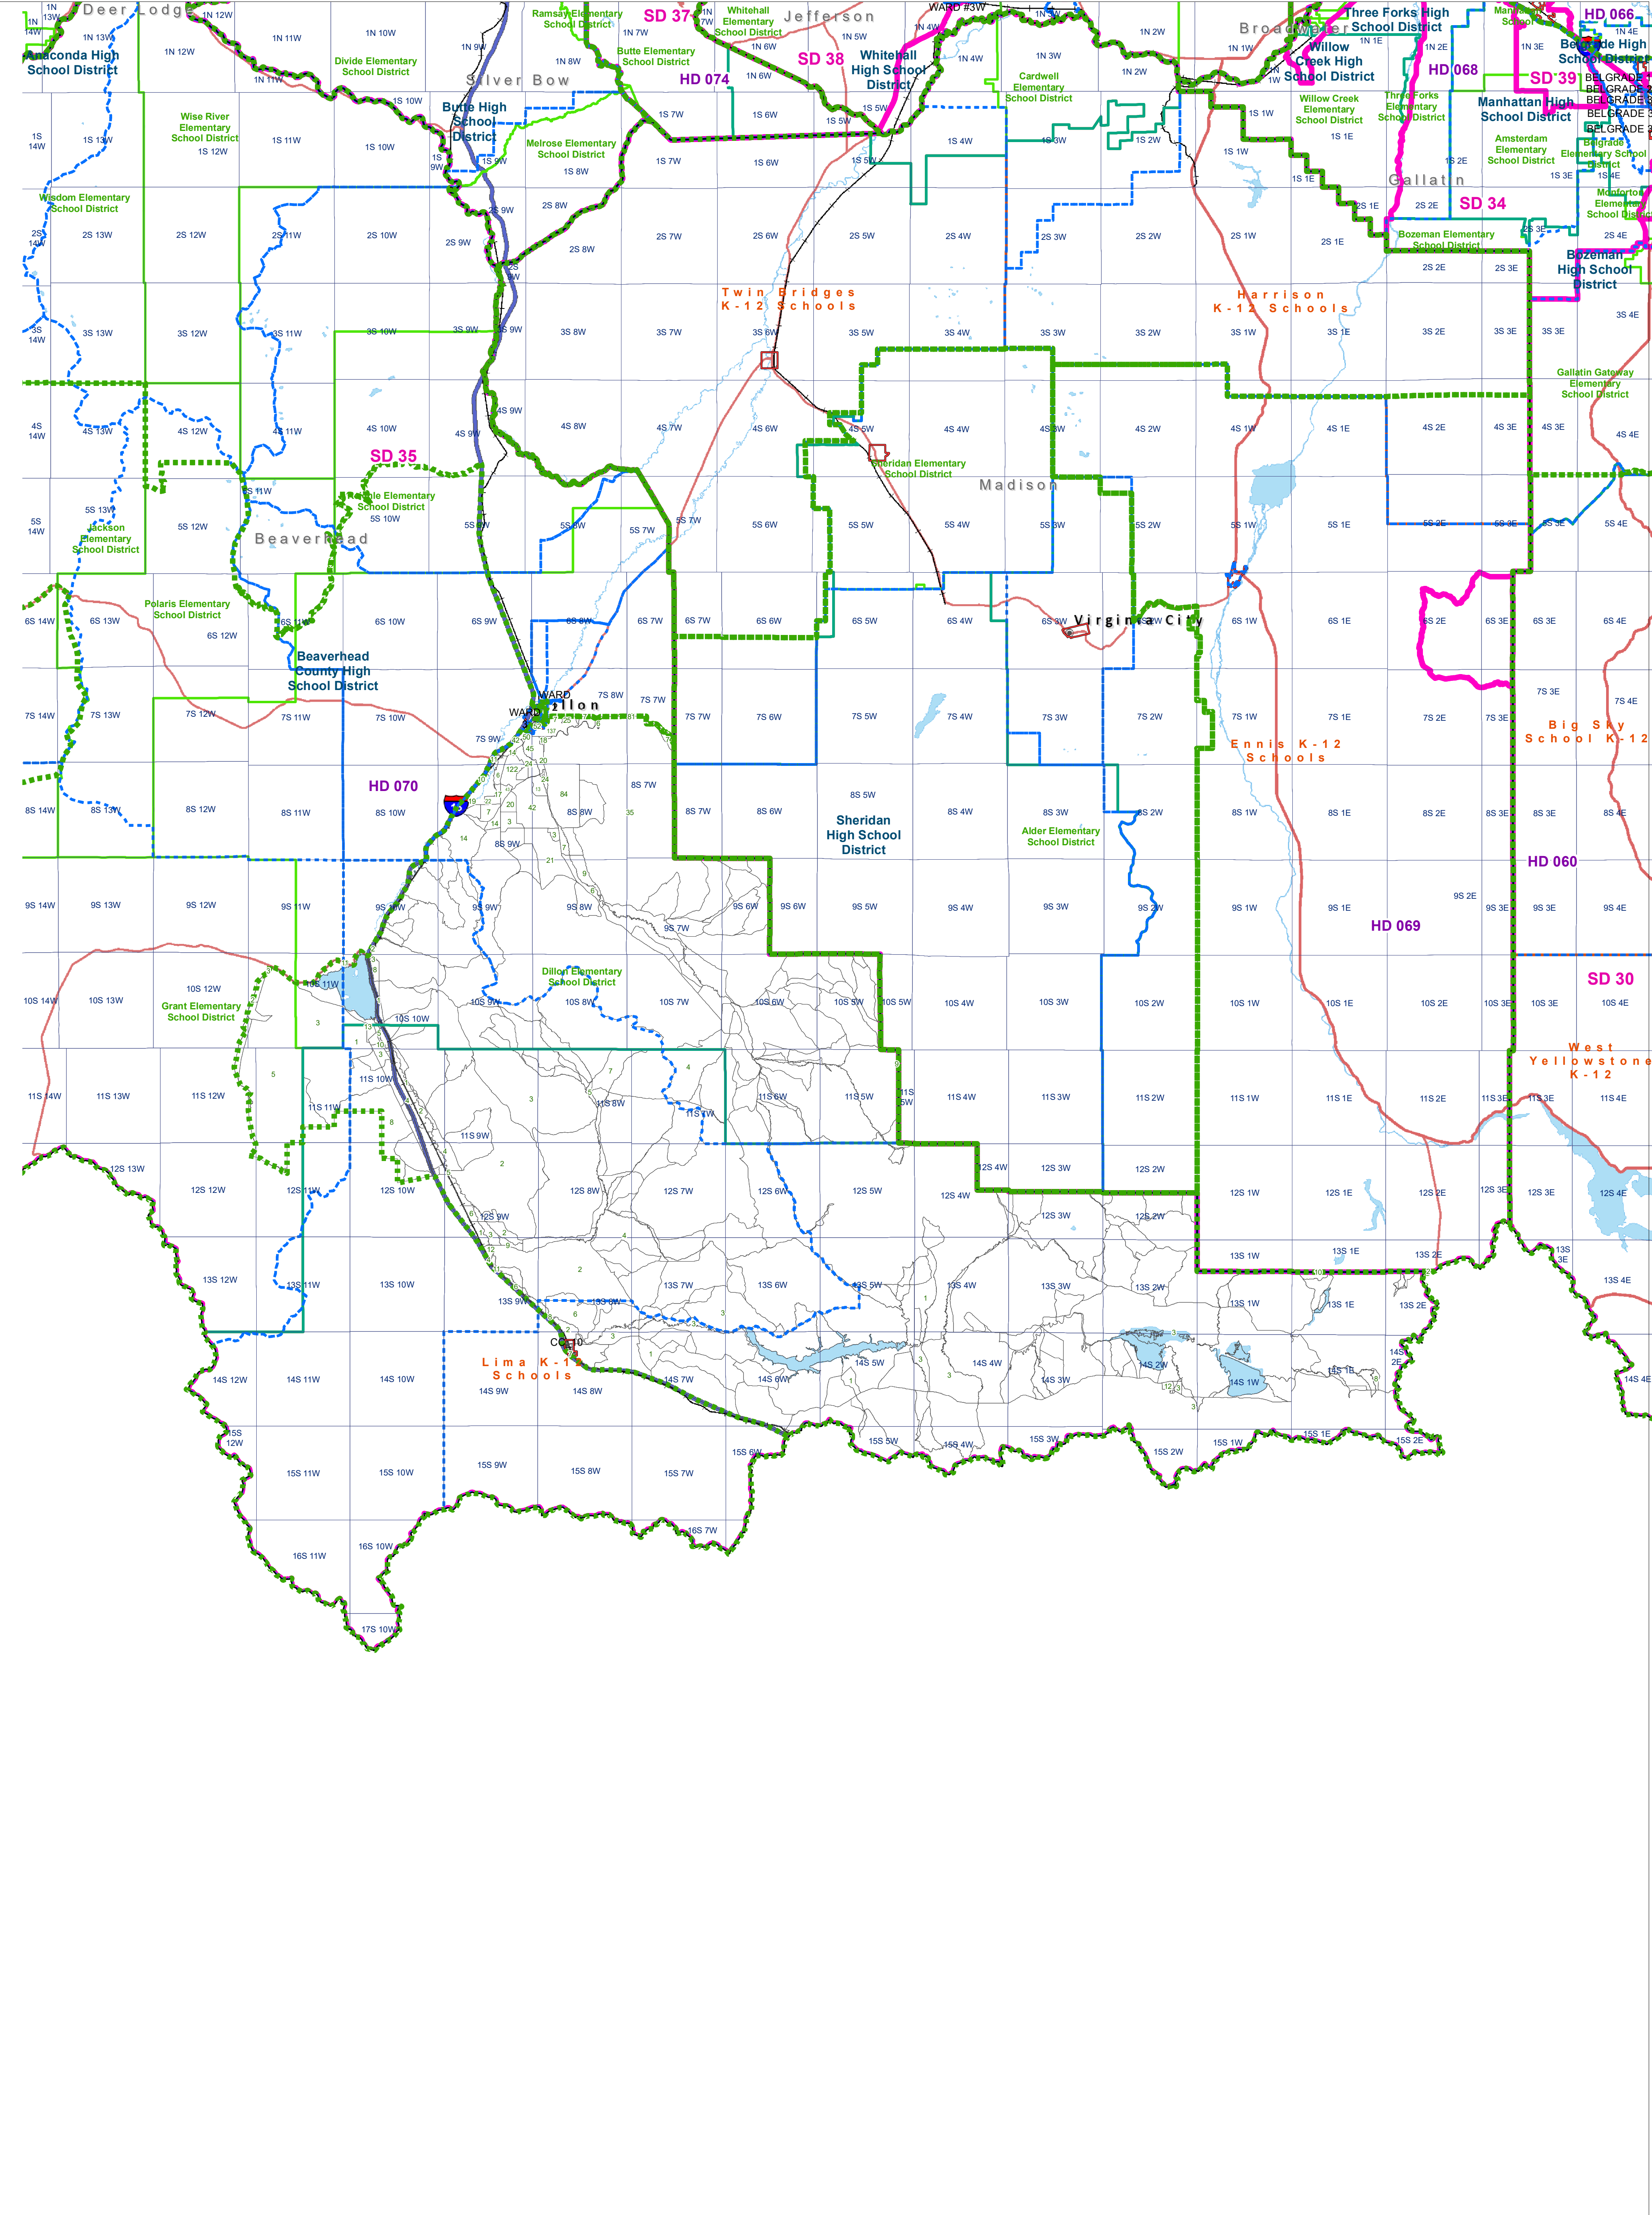

Beaverhead - COMMIS. DIST.-2 - 2907 (31.44%)

County Commissioner Districts with 2020 Census Blocks

Total Population: 3,036

- County Commissioner Districts
- Voting Precincts
- Secondary School Districts
- Incorporated Cities and Towns
- Township Boundary
- Senate
- Elementary School Districts
- Wards
- Tribal Nations Reservations
- House
- Unified (K-12) School Districts
- 2020 Census Blocks with Total Population Labeled

Voting Precincts
 Montana State Library
 Created on 3/9/2023
 Meghan Burns | GeoEnabledElections@mt.gov
<https://geoenabled-elections-montana.hub.arcgis.com/>