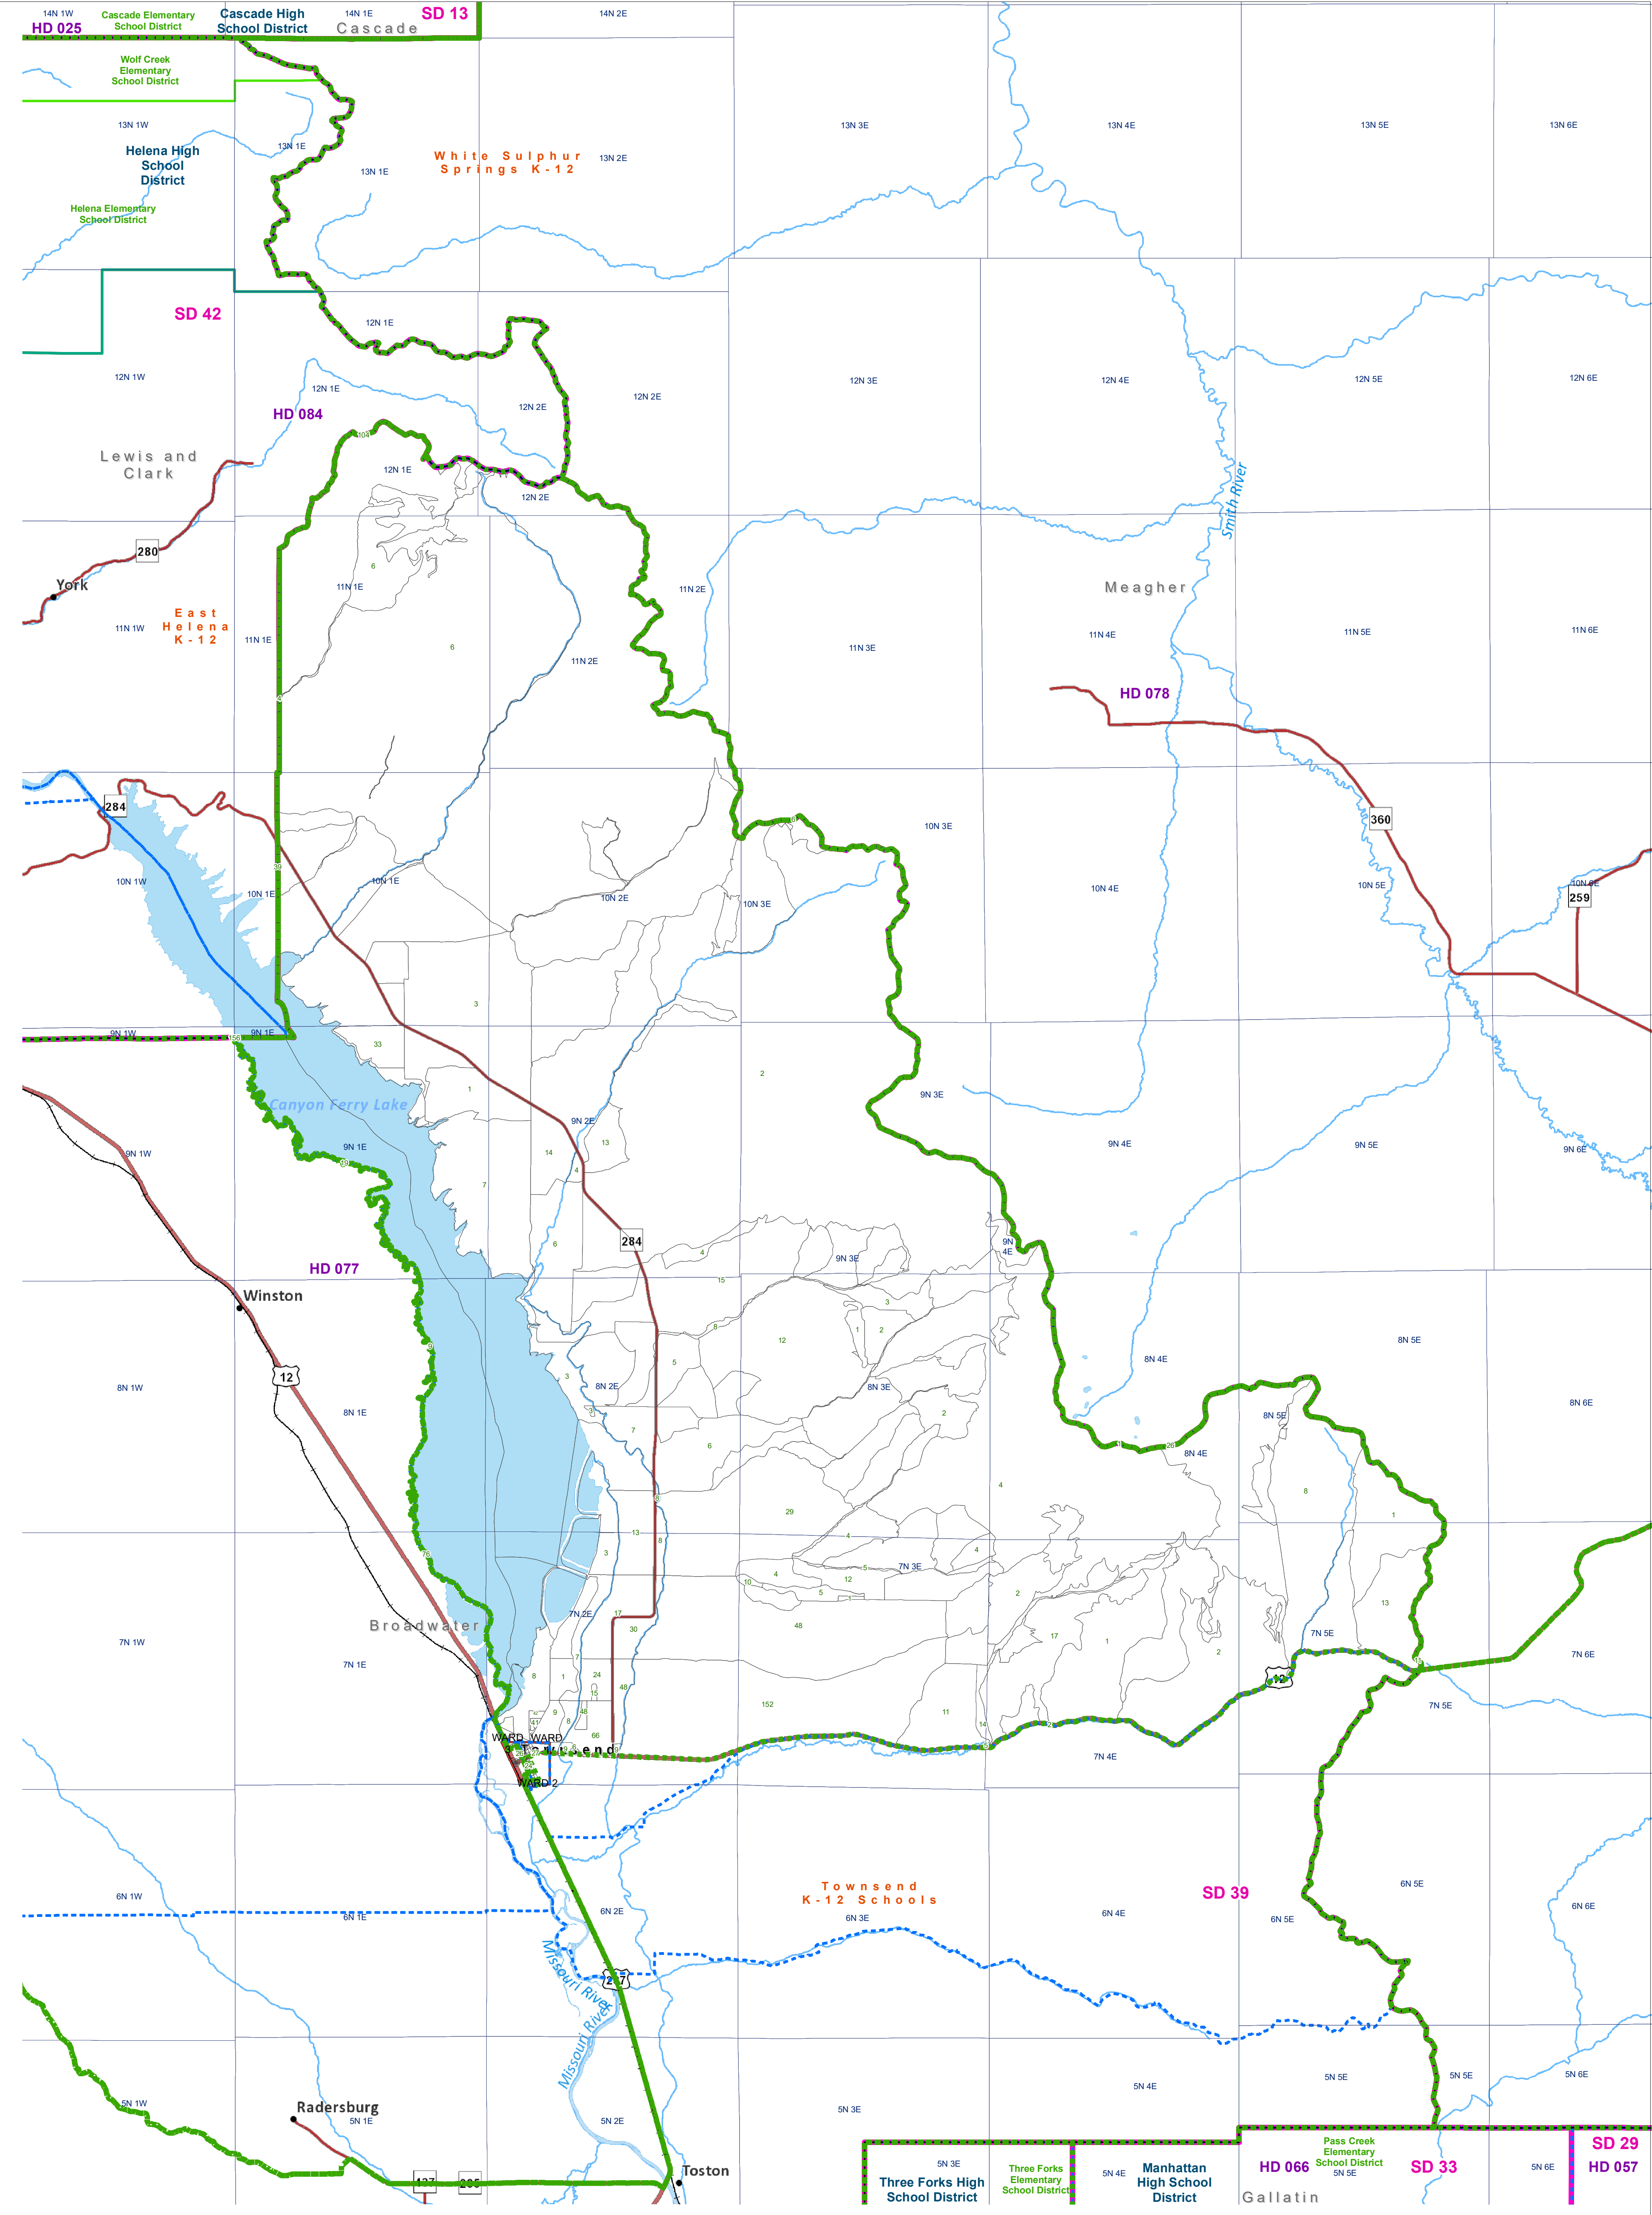

Broadwater - COUNTY COMMISSIONER DIST II

County Commissioner Districts with 2020 Census Blocks

Total Population: 1,971

- County Commissioner Districts
- Voting Precincts
- Secondary School Districts
- Incorporated Cities and Towns
- Township Boundary
- Senate
- Elementary School Districts
- Wards
- Tribal Nations Reservations
- House
- Unified (K-12) School Districts
- 2020 Census Blocks with Total Population Labeled

Voting Precincts
 Montana State Library
 Created on 3/9/2023
 Meghan Burns | GeoEnabledElections@mt.gov
<https://geoenabled-elections-montana.hub.arcgis.com/>