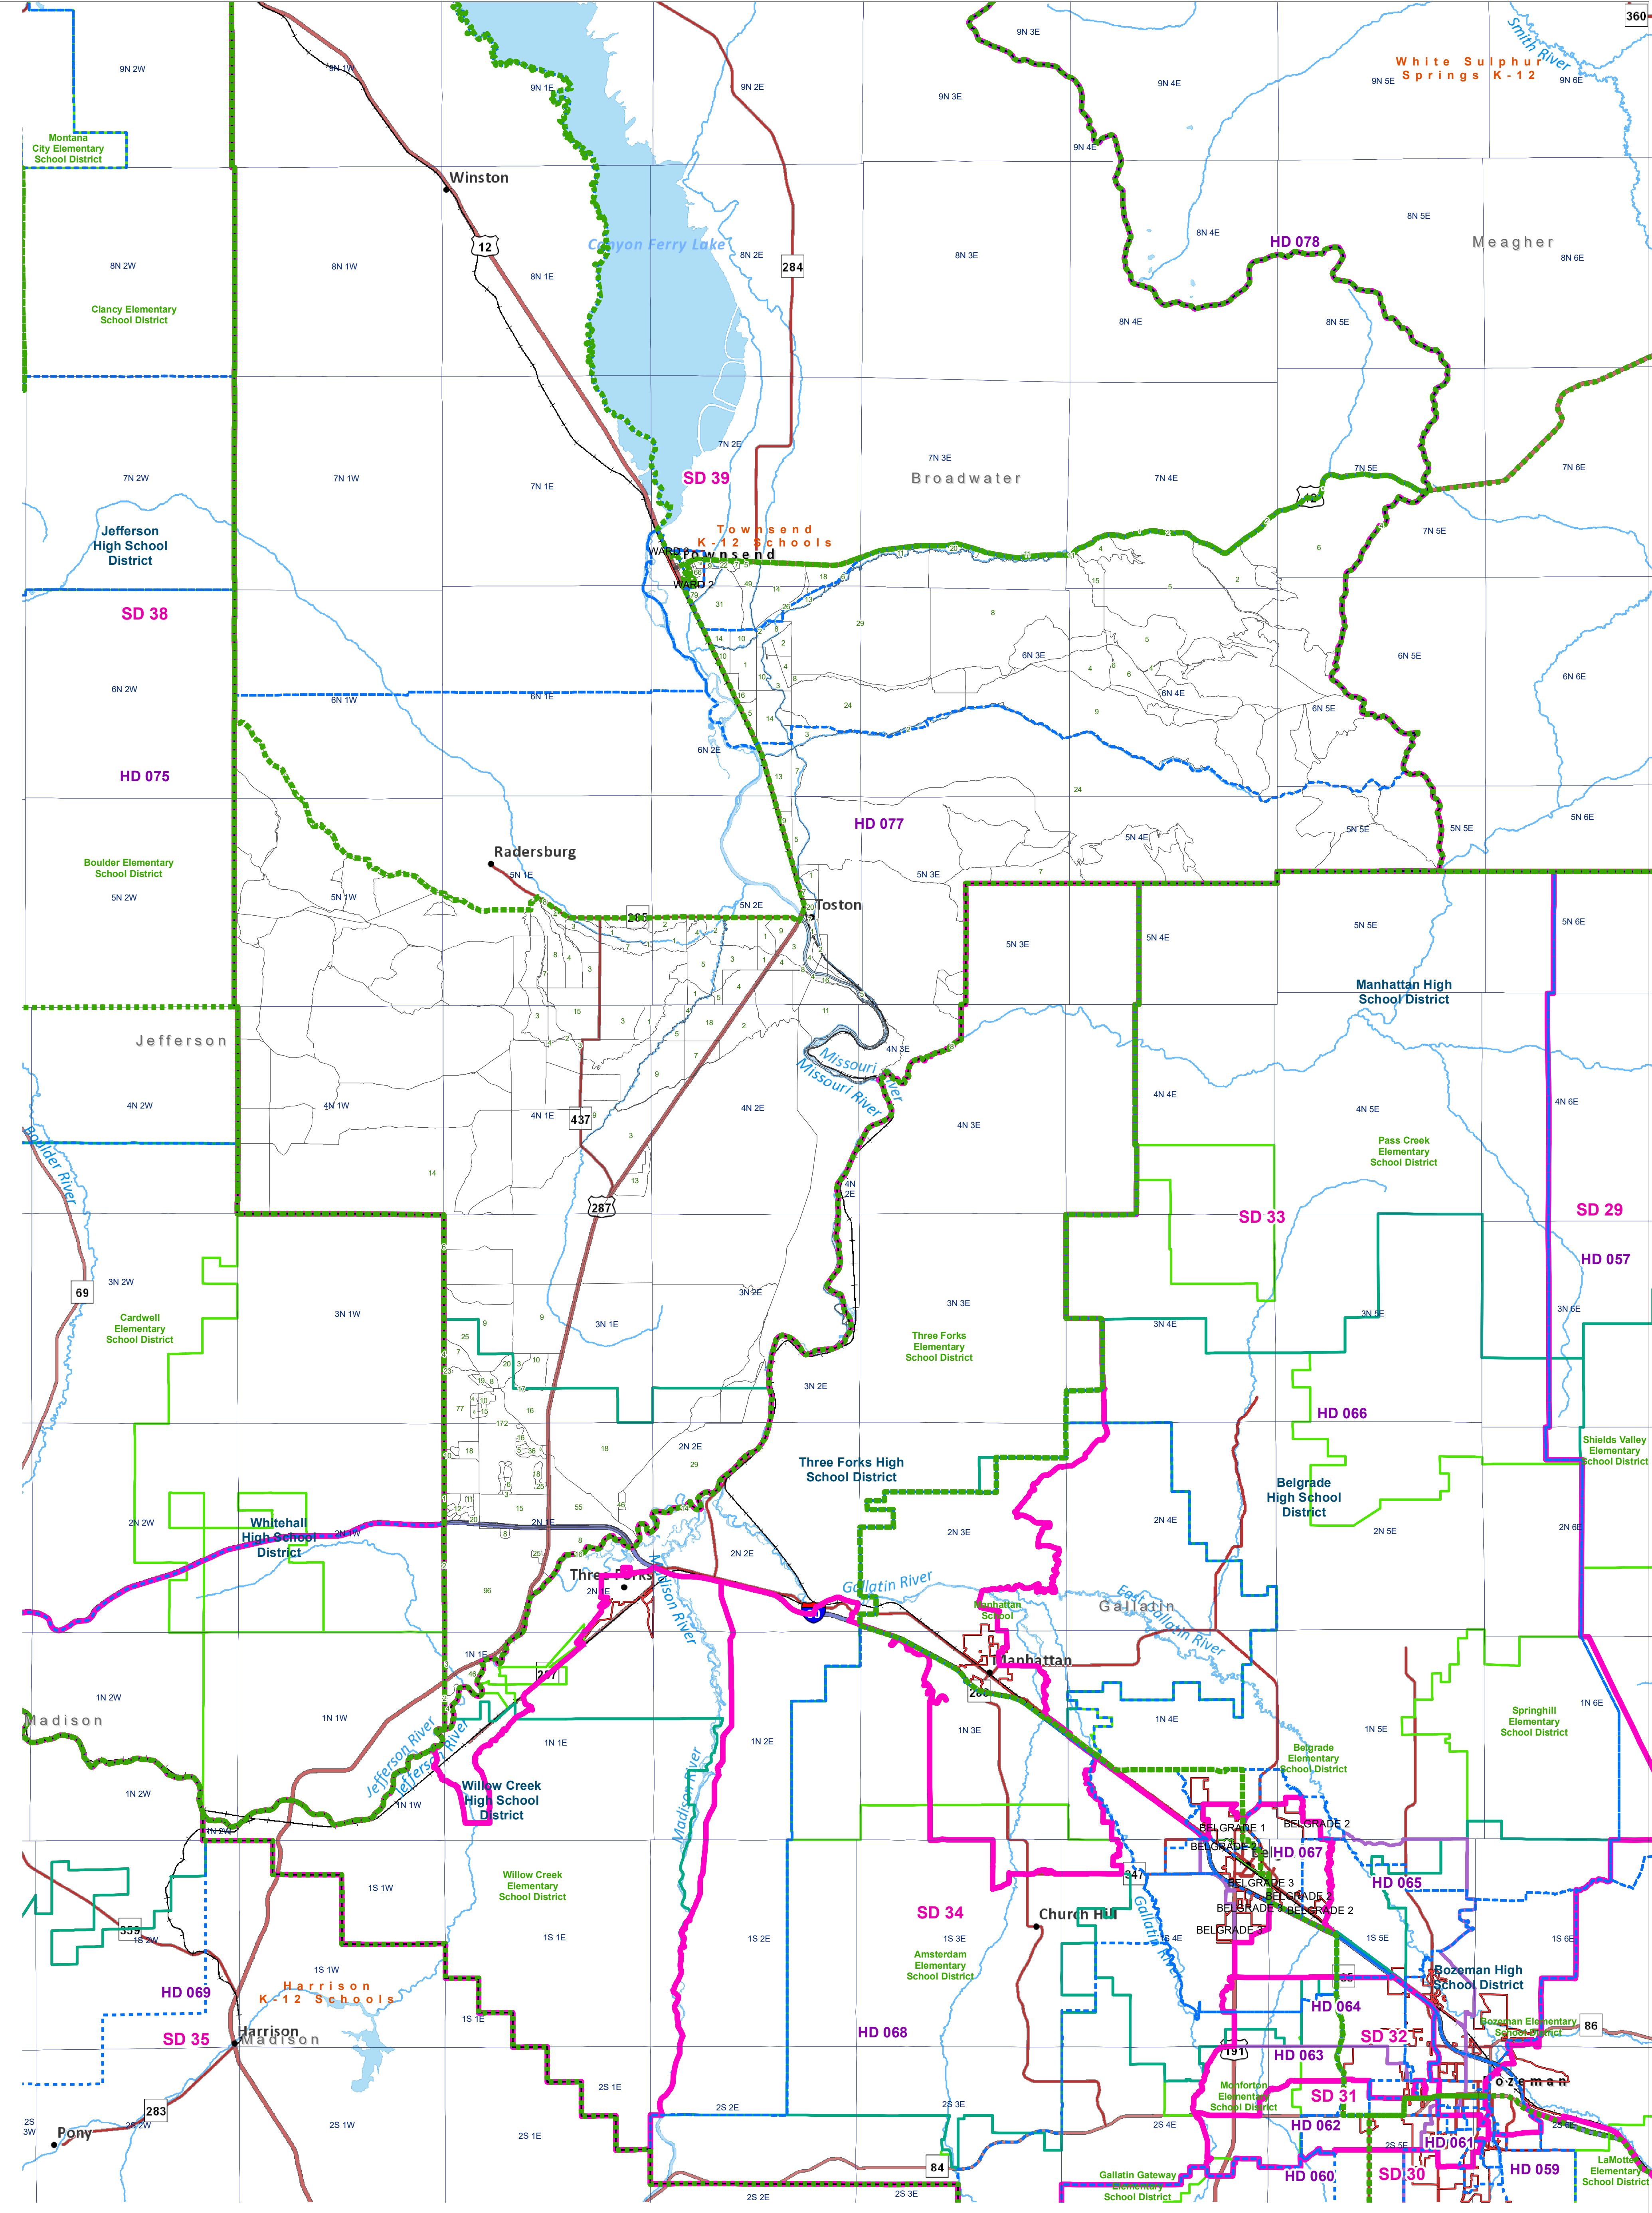

Broadwater - COUNTY COMMISSIONER DIST III

County Commissioner Districts with 2020 Census Blocks

Total Population: 2,488

- County Commissioner Districts
- Voting Precincts
- Secondary School Districts
- Incorporated Cities and Towns
- Township Boundary
- Senate
- Elementary School Districts
- Wards
- Tribal Nations Reservations
- House
- Unified (K-12) School Districts
- 2020 Census Blocks with Total Population Labeled

Voting Precincts
 Montana State Library
 Created on 3/9/2023
 Meghan Burns | GeoEnabledElections@mt.gov
<https://geoenabled-elections-montana.hub.arcgis.com/>