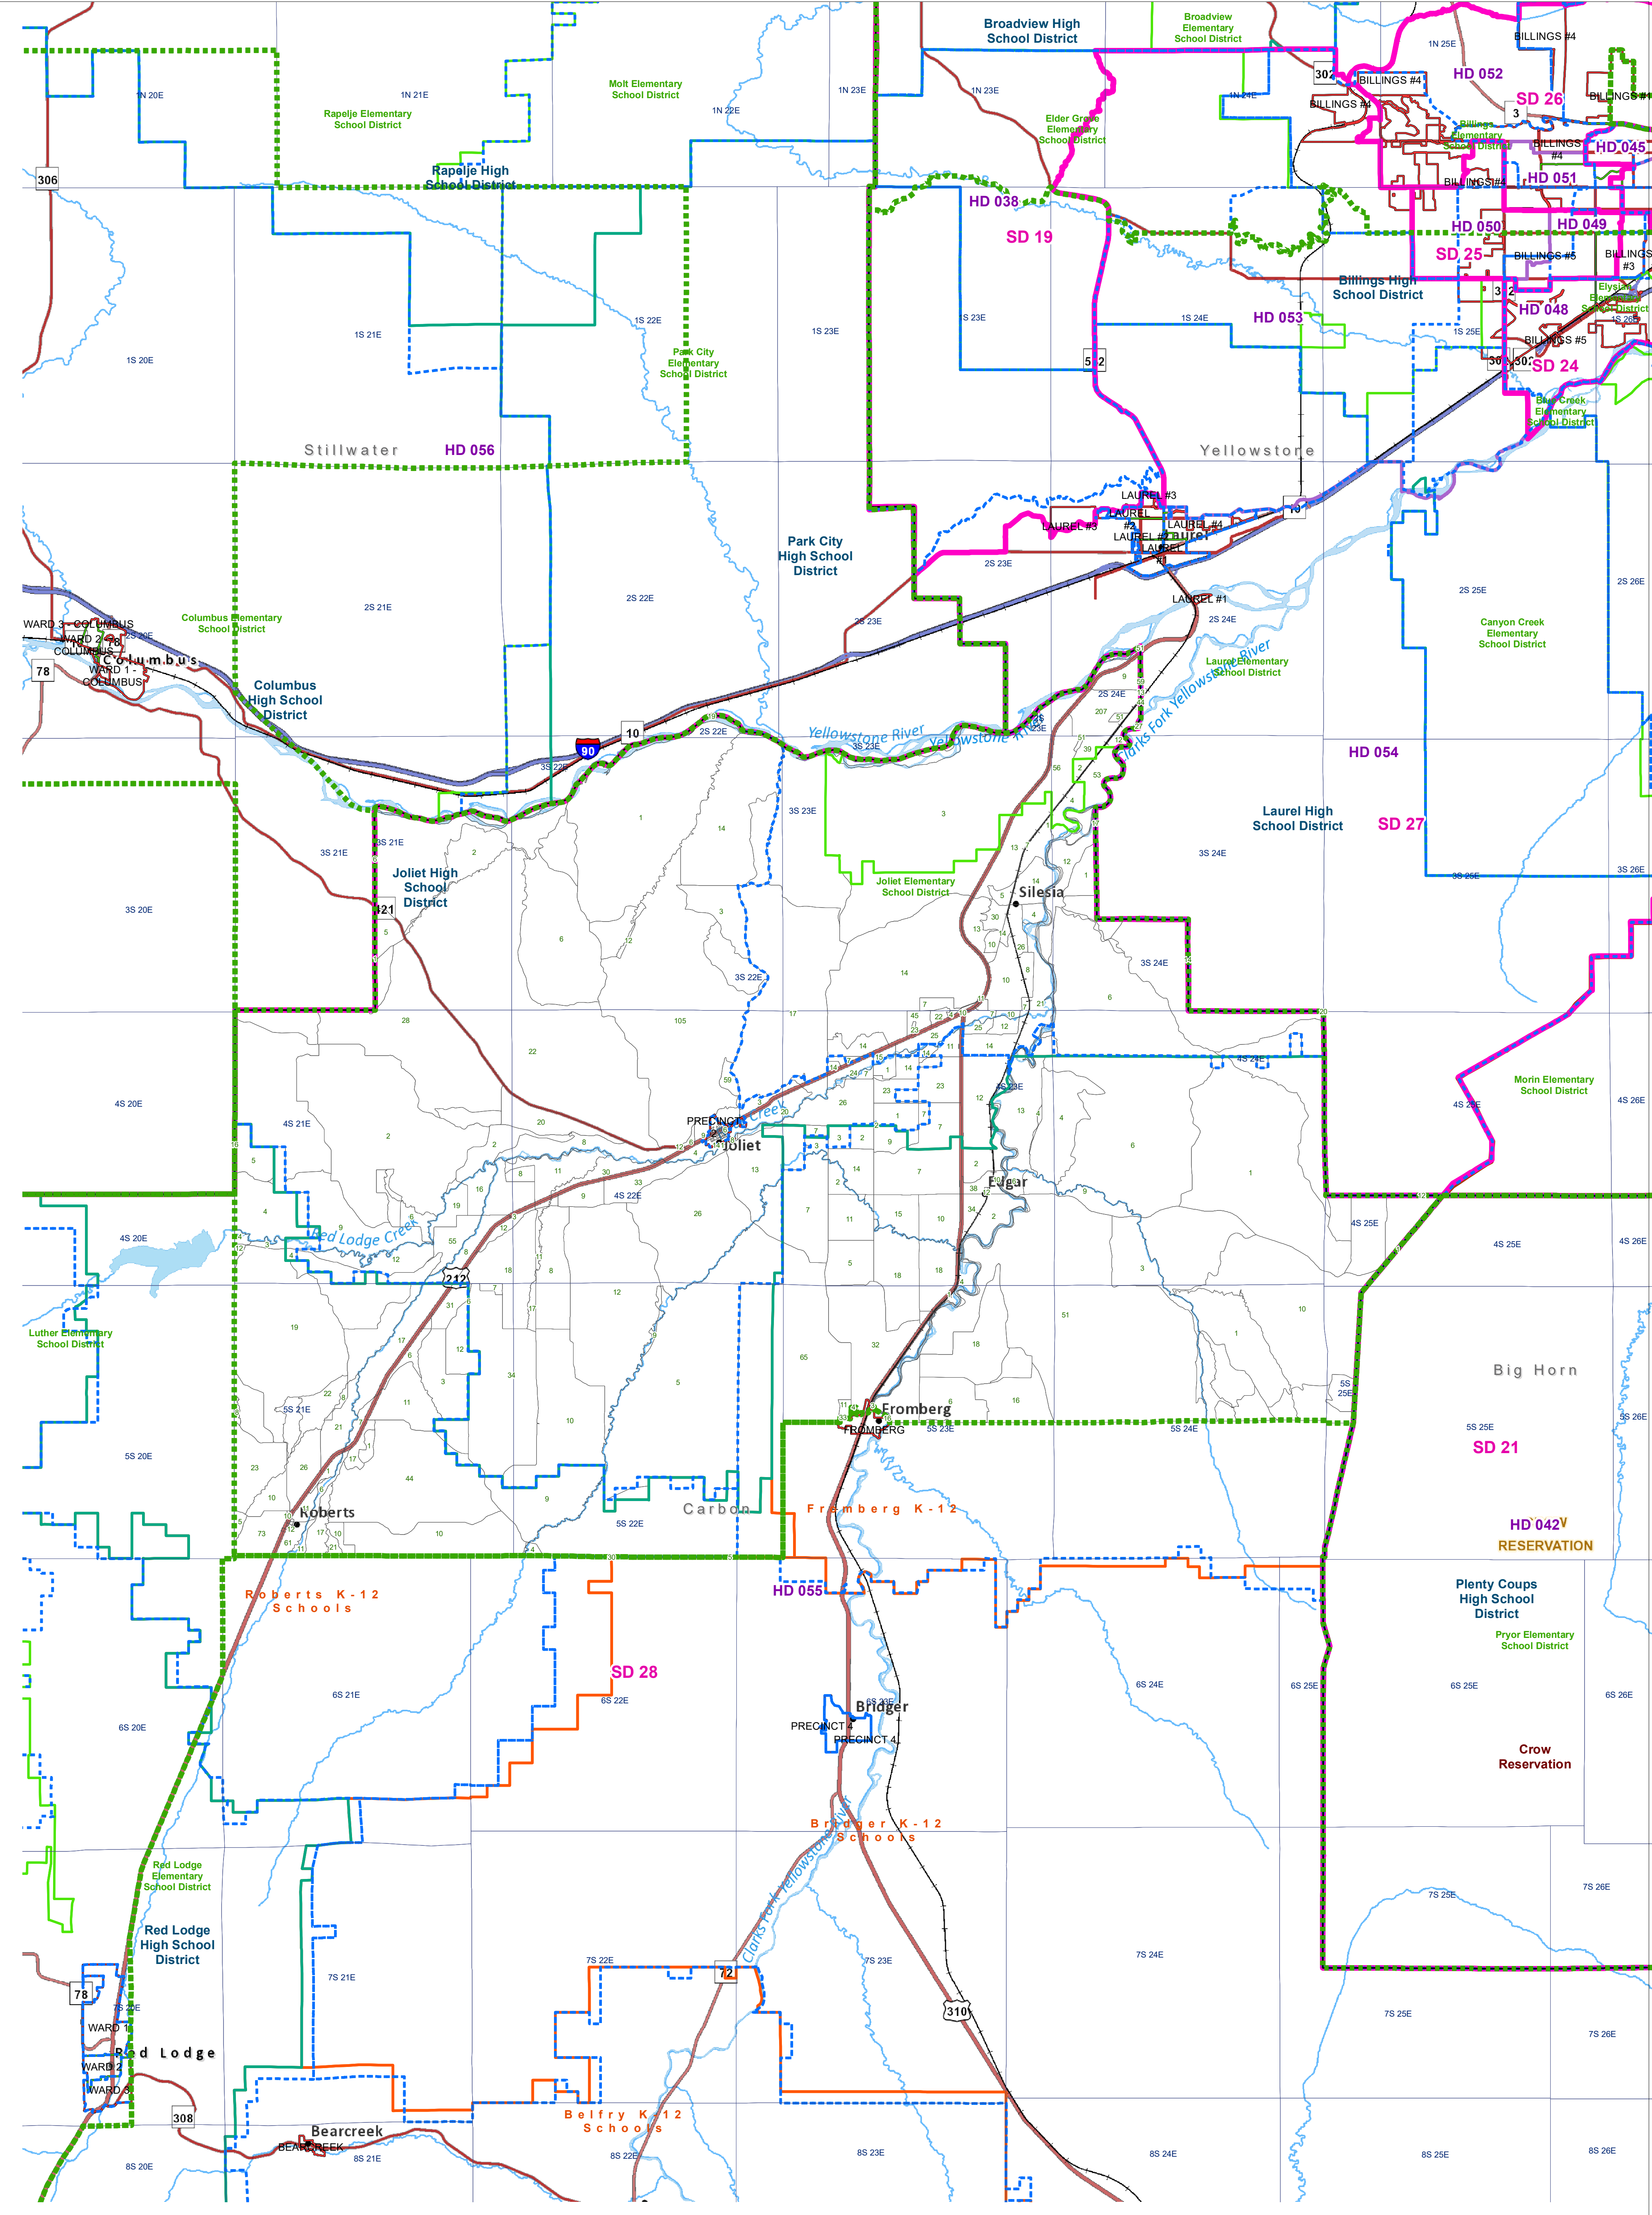

Carbon - Joliet County Commissioner Districts with 2020 Census Blocks

Total Population: 3,558

- County Commissioner Districts
- Voting Precincts
- Secondary School Districts
- Incorporated Cities and Towns
- Township Boundary
- Senate
- Elementary School Districts
- Unified (K-12) School Districts
- Tribal Nations Reservations
- House
- Wards
- 2020 Census Blocks with Total Population Labeled

Voting Precincts
 Montana State Library
 Created on 3/9/2023
 Meghan Burns | GeoEnabledElections@mt.gov
<https://geoenabled-elections-montana.hub.arcgis.com/>