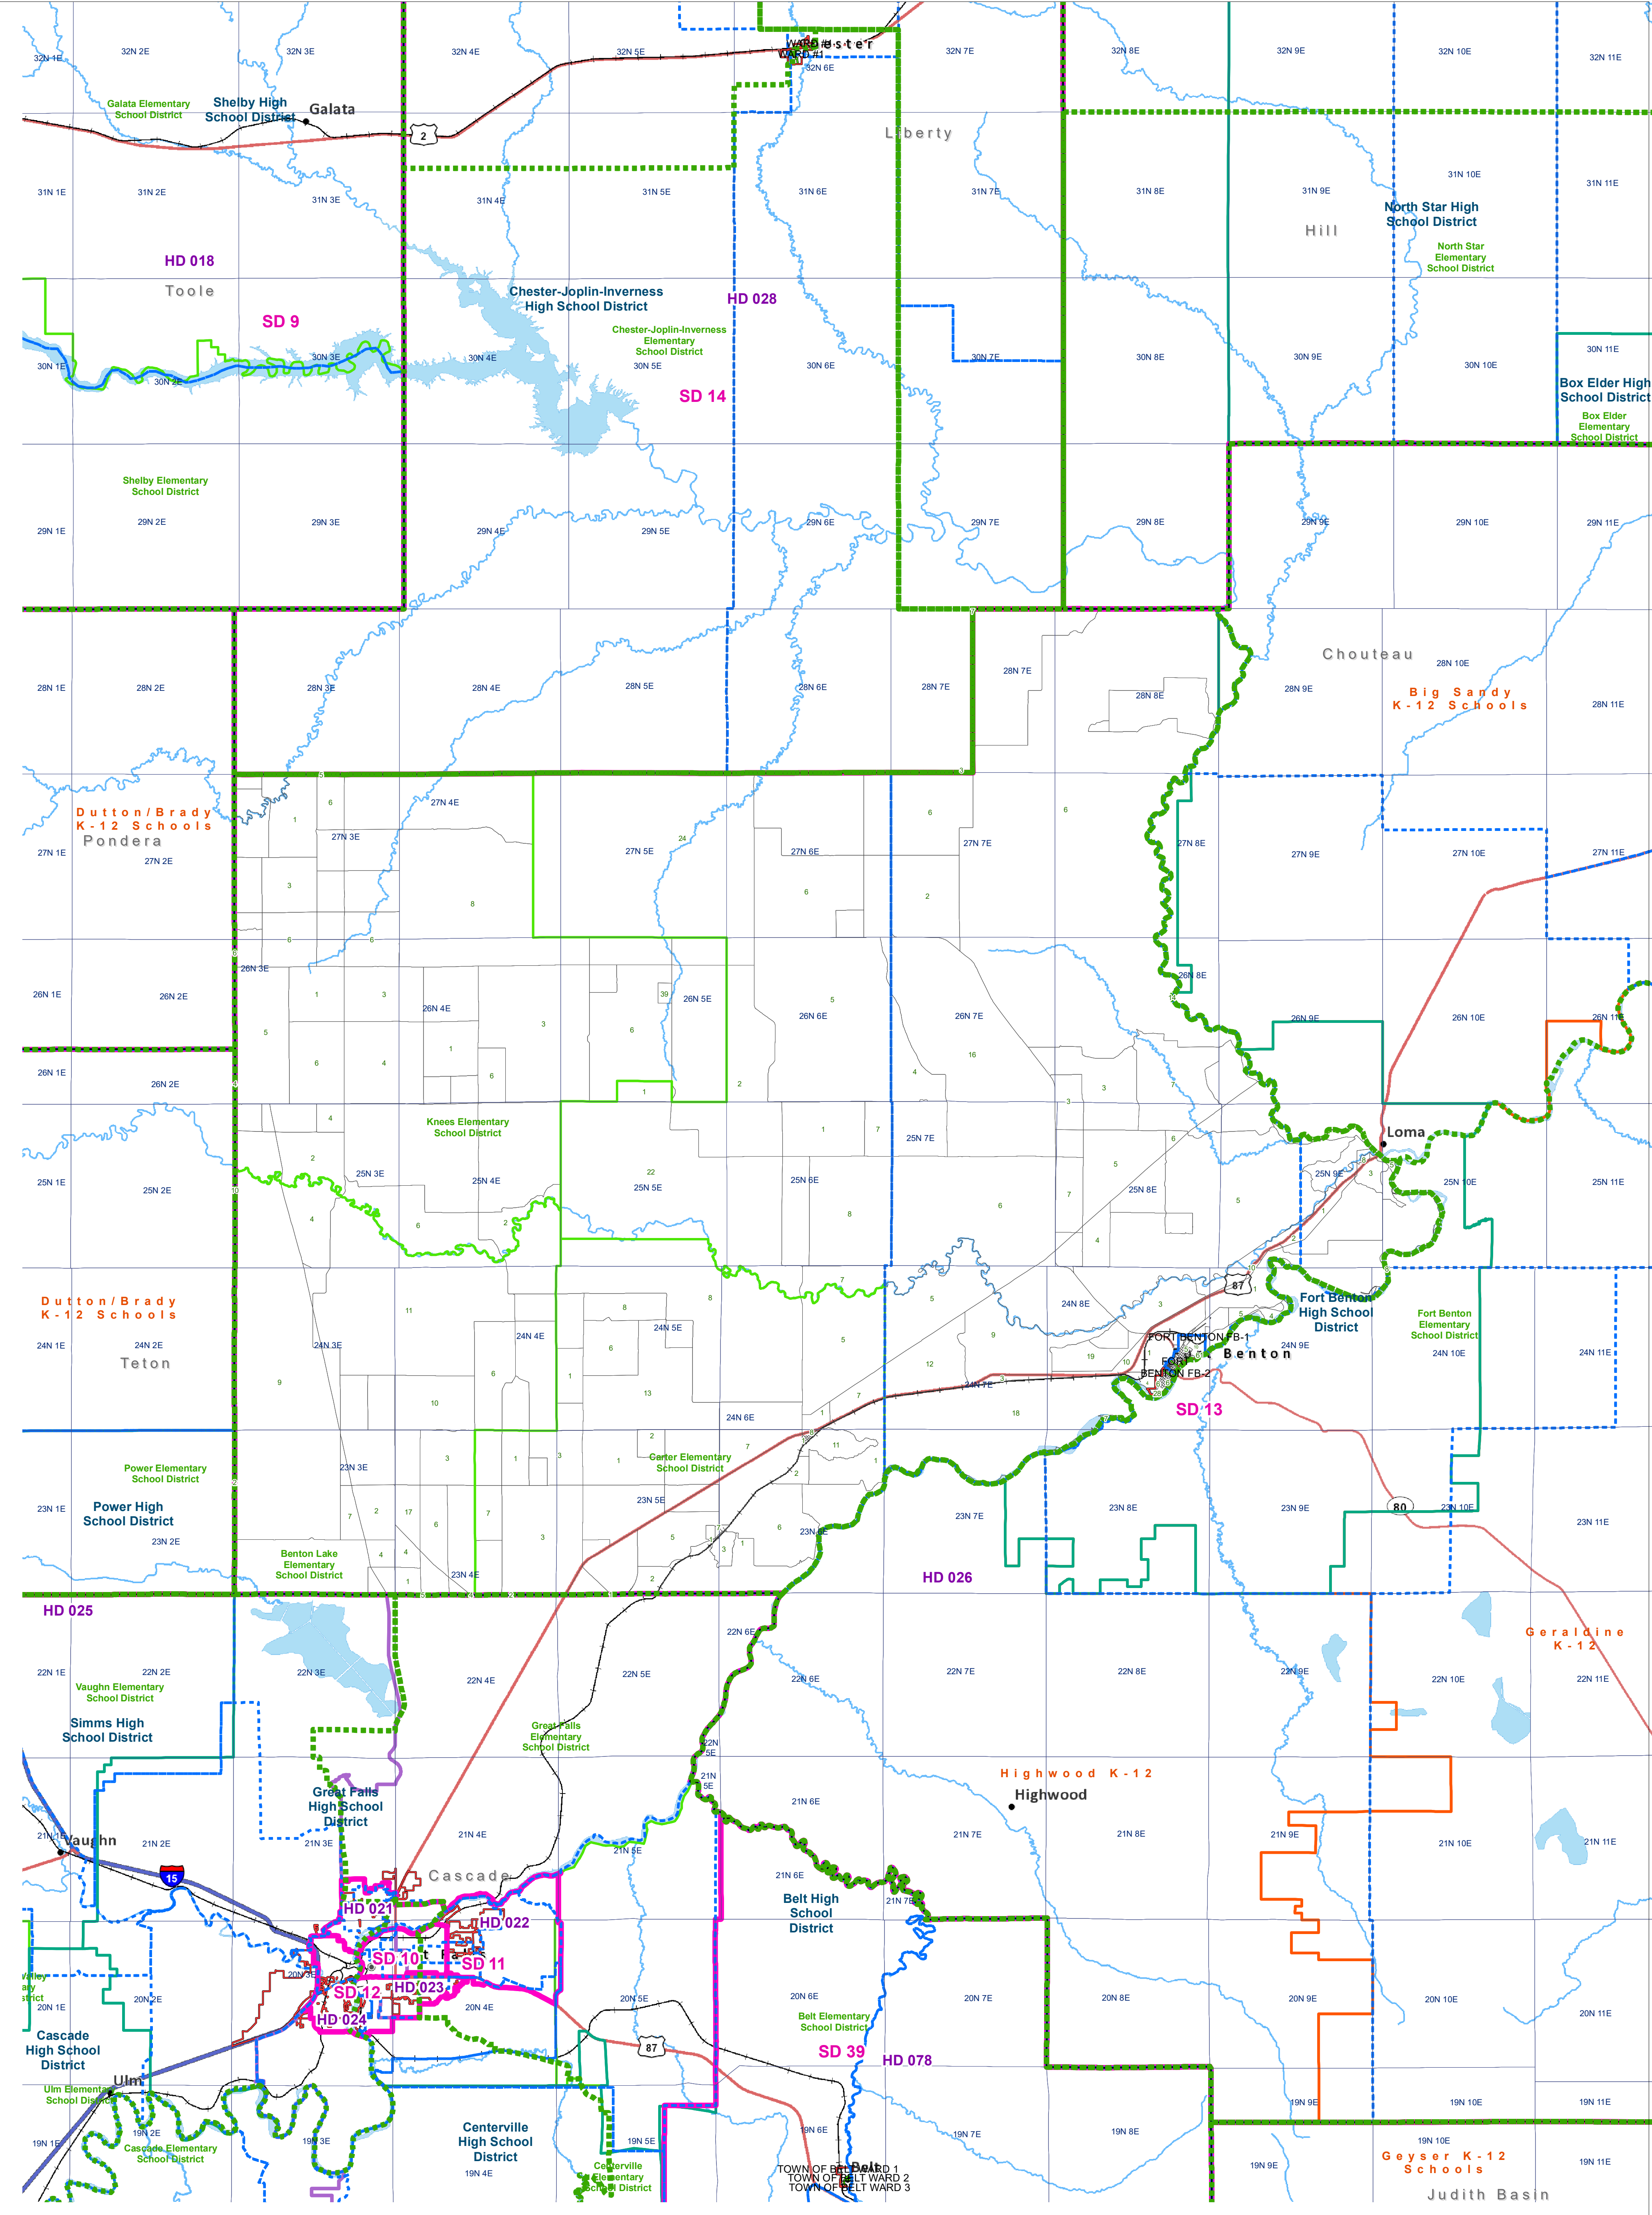

# Chouteau - District 2

## County Commissioner Districts with 2020 Census Blocks

Total Population: 2,110

- County Commissioner Districts
- Voting Precincts
- Secondary School Districts
- Incorporated Cities and Towns
- Township Boundary
- Senate
- Elementary School Districts
- Wards
- Tribal Nations Reservations
- House
- Unified (K-12) School Districts
- 2020 Census Blocks with Total Population Labeled