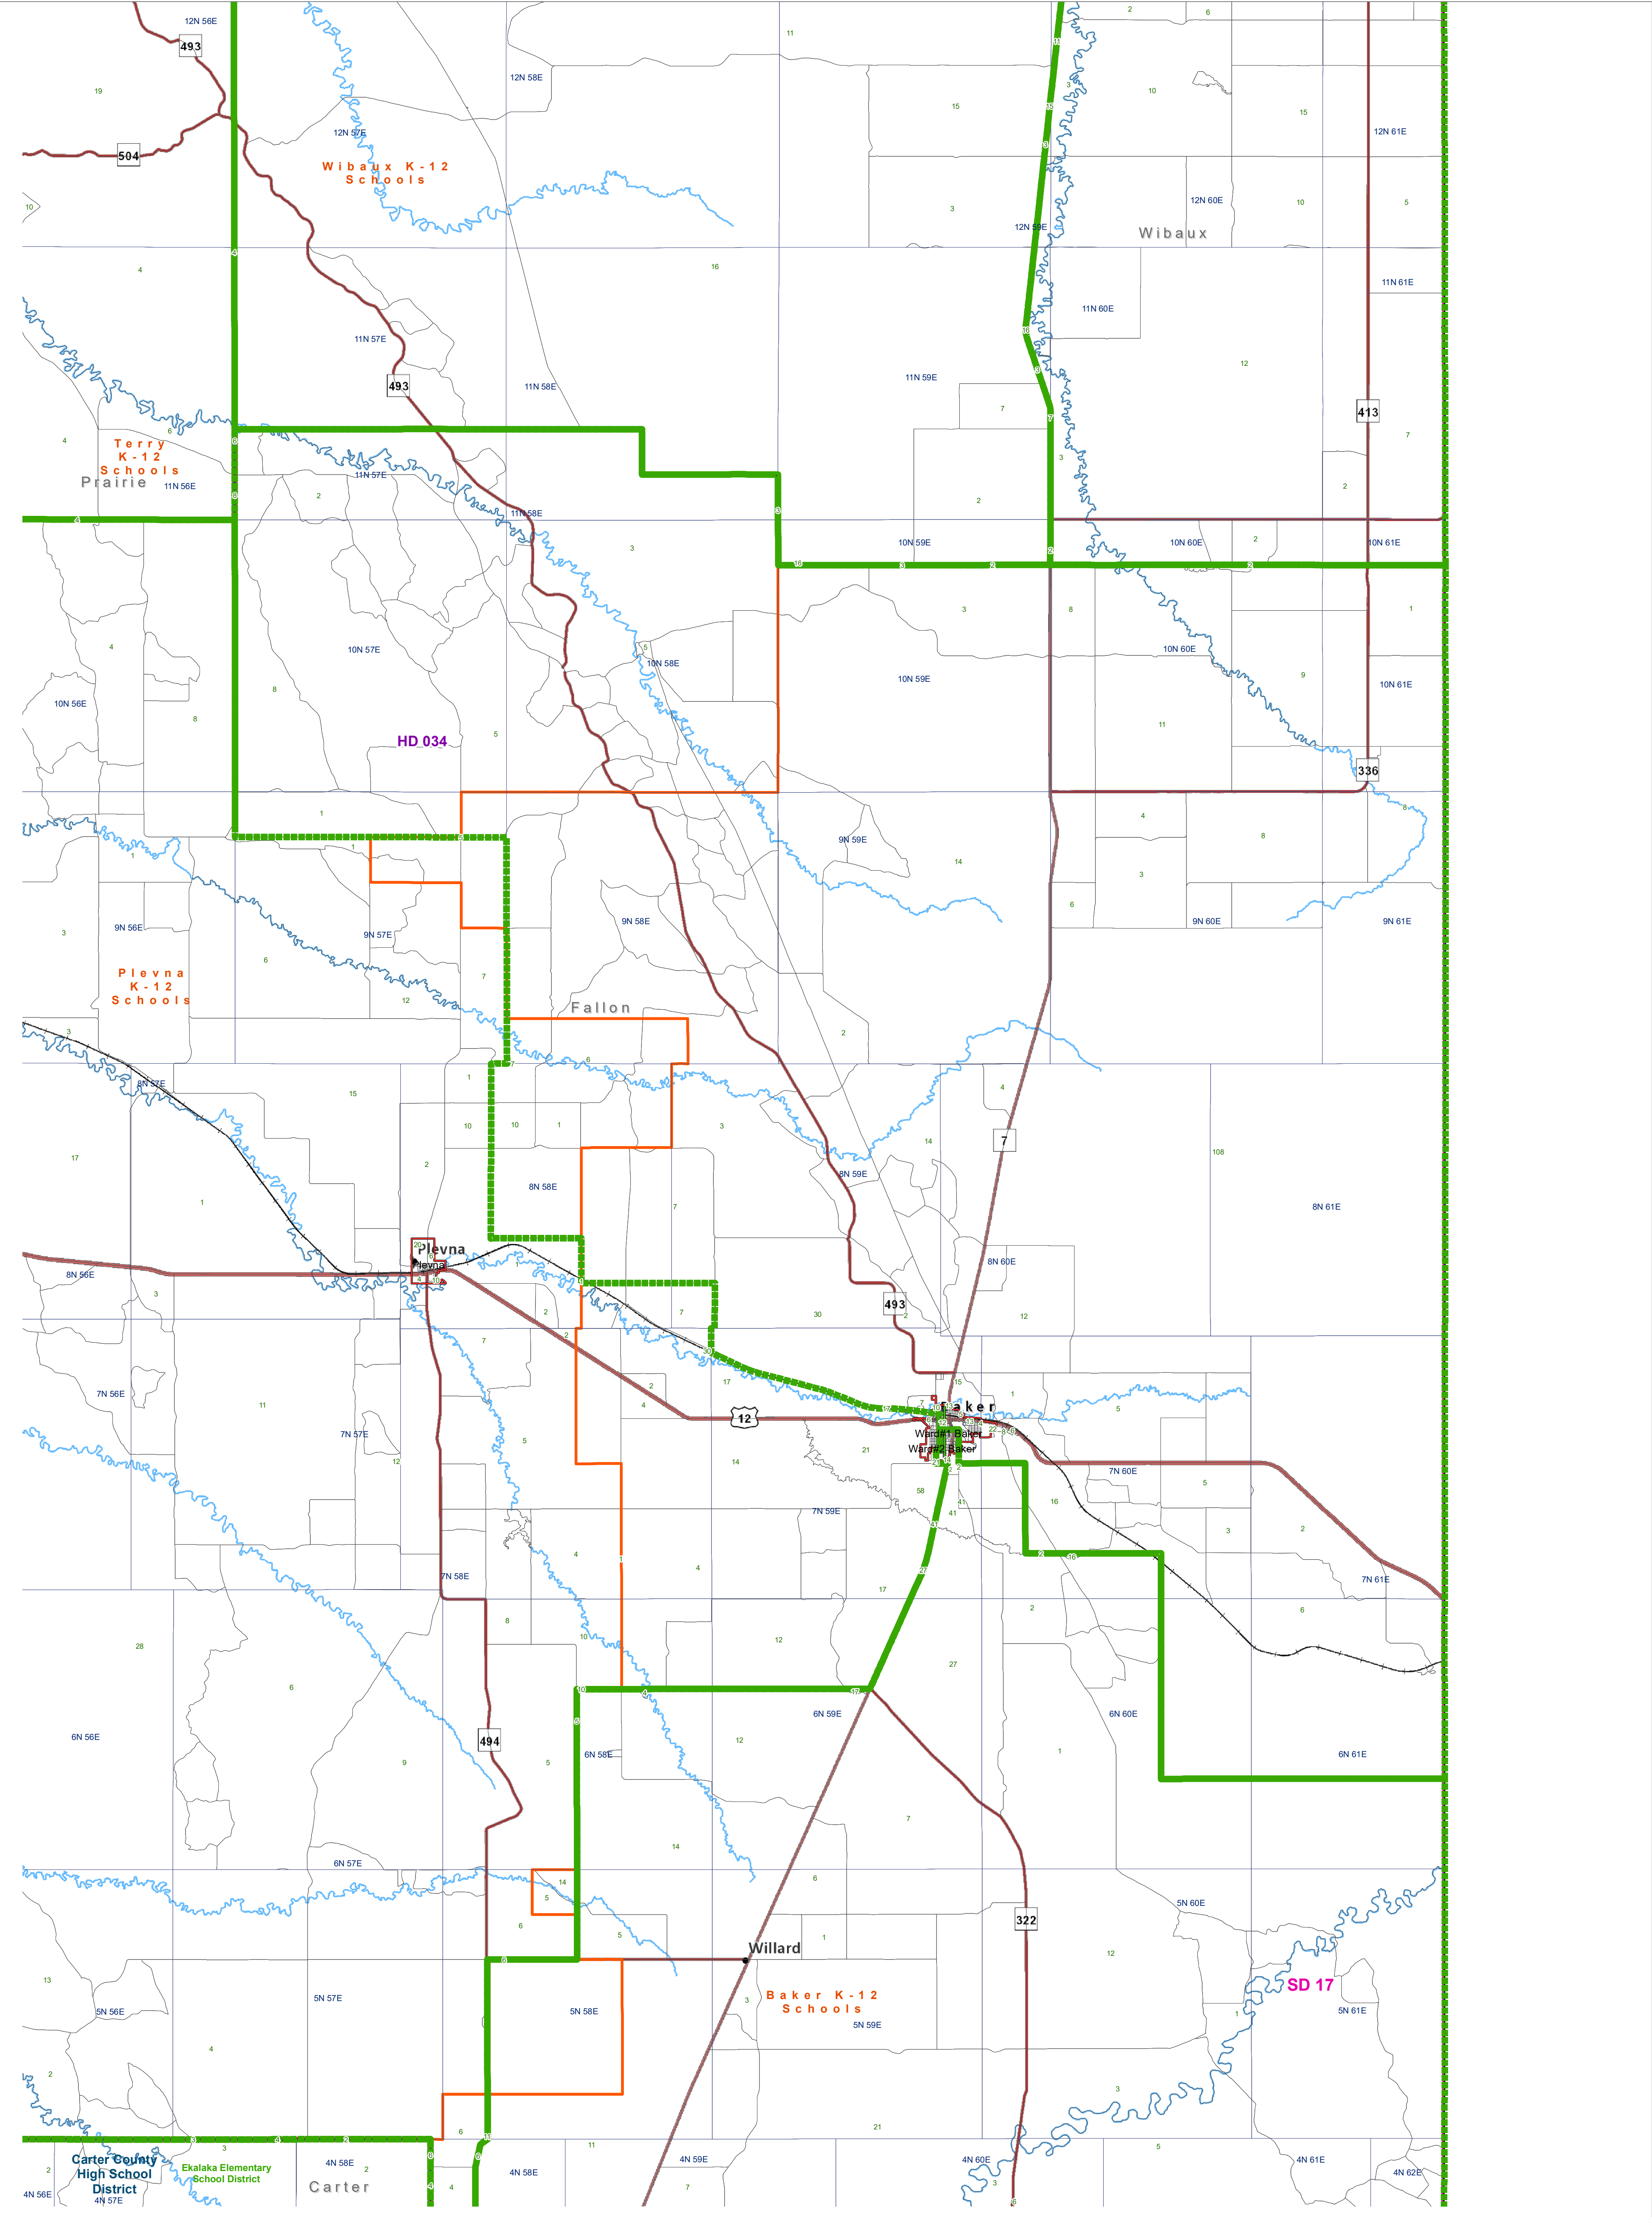

District 1, Fallon County

County Commissioner Districts with 2020 Census Blocks

Total Population: 1,016

- County Commissioner Districts
- Voting Precincts
- Secondary School Districts
- Incorporated Cities and Towns
- Township Boundary
- Senate
- Elementary School Districts
- Wards
- Tribal Nations Reservations
- House
- Unified (K-12) School Districts
- 2020 Census Blocks with Total Population Labeled

Voting Precincts
 Montana State Library
 Created on 3/17/2023
 Meghan Burns | GeoEnabledElections@mt.gov
<https://geoenabled-elections-montana.hub.arcgis.com/>