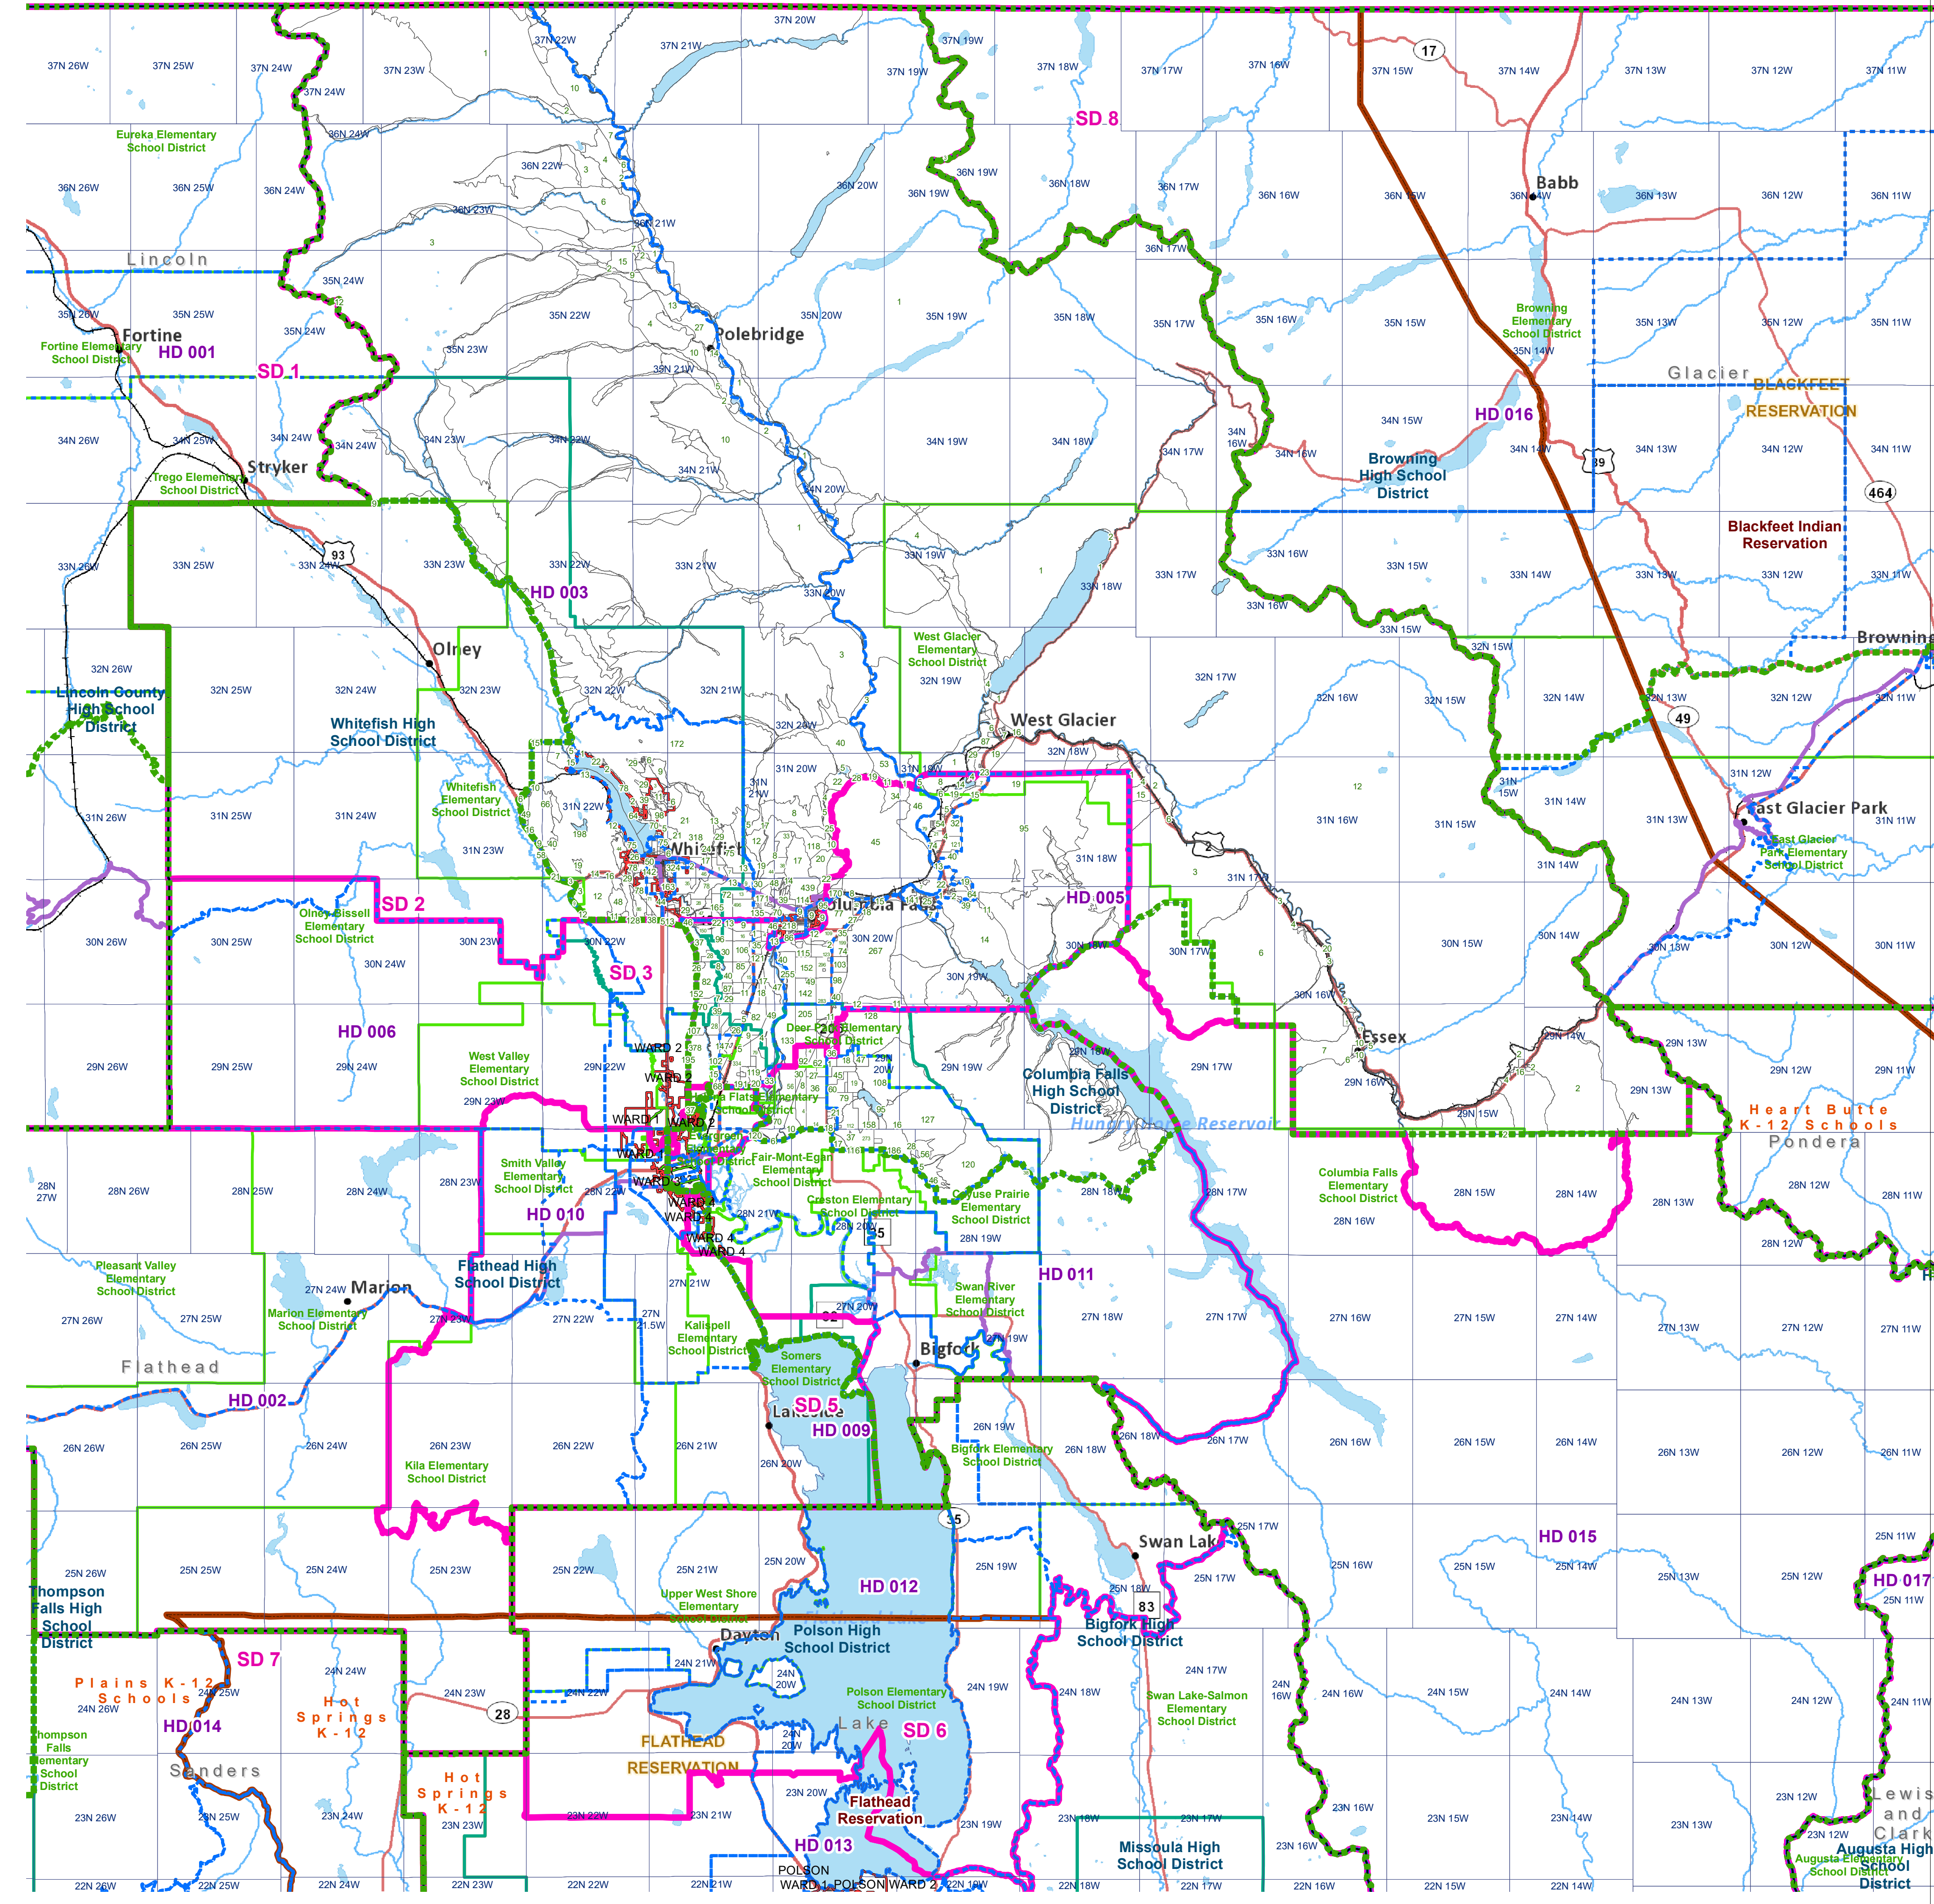

# Flathead - 1 County Commissioner Districts with 2020 Census Blocks

Total Population: 34,156

- County Commissioner Districts
- Voting Precincts
- Secondary School Districts
- Incorporated Cities and Towns
- Township Boundary
- Senate
- Elementary School Districts
- Wards
- Tribal Nations Reservations
- House
- Unified (K-12) School Districts
- 2020 Census Blocks with Total Population Labeled

Voting Precincts  
 Montana State Library  
 Created on 3/9/2023  
 Meghan Burns | GeoEnabledElections@mt.gov  
<https://geoenabled-elections-montana.hub.arcgis.com/>