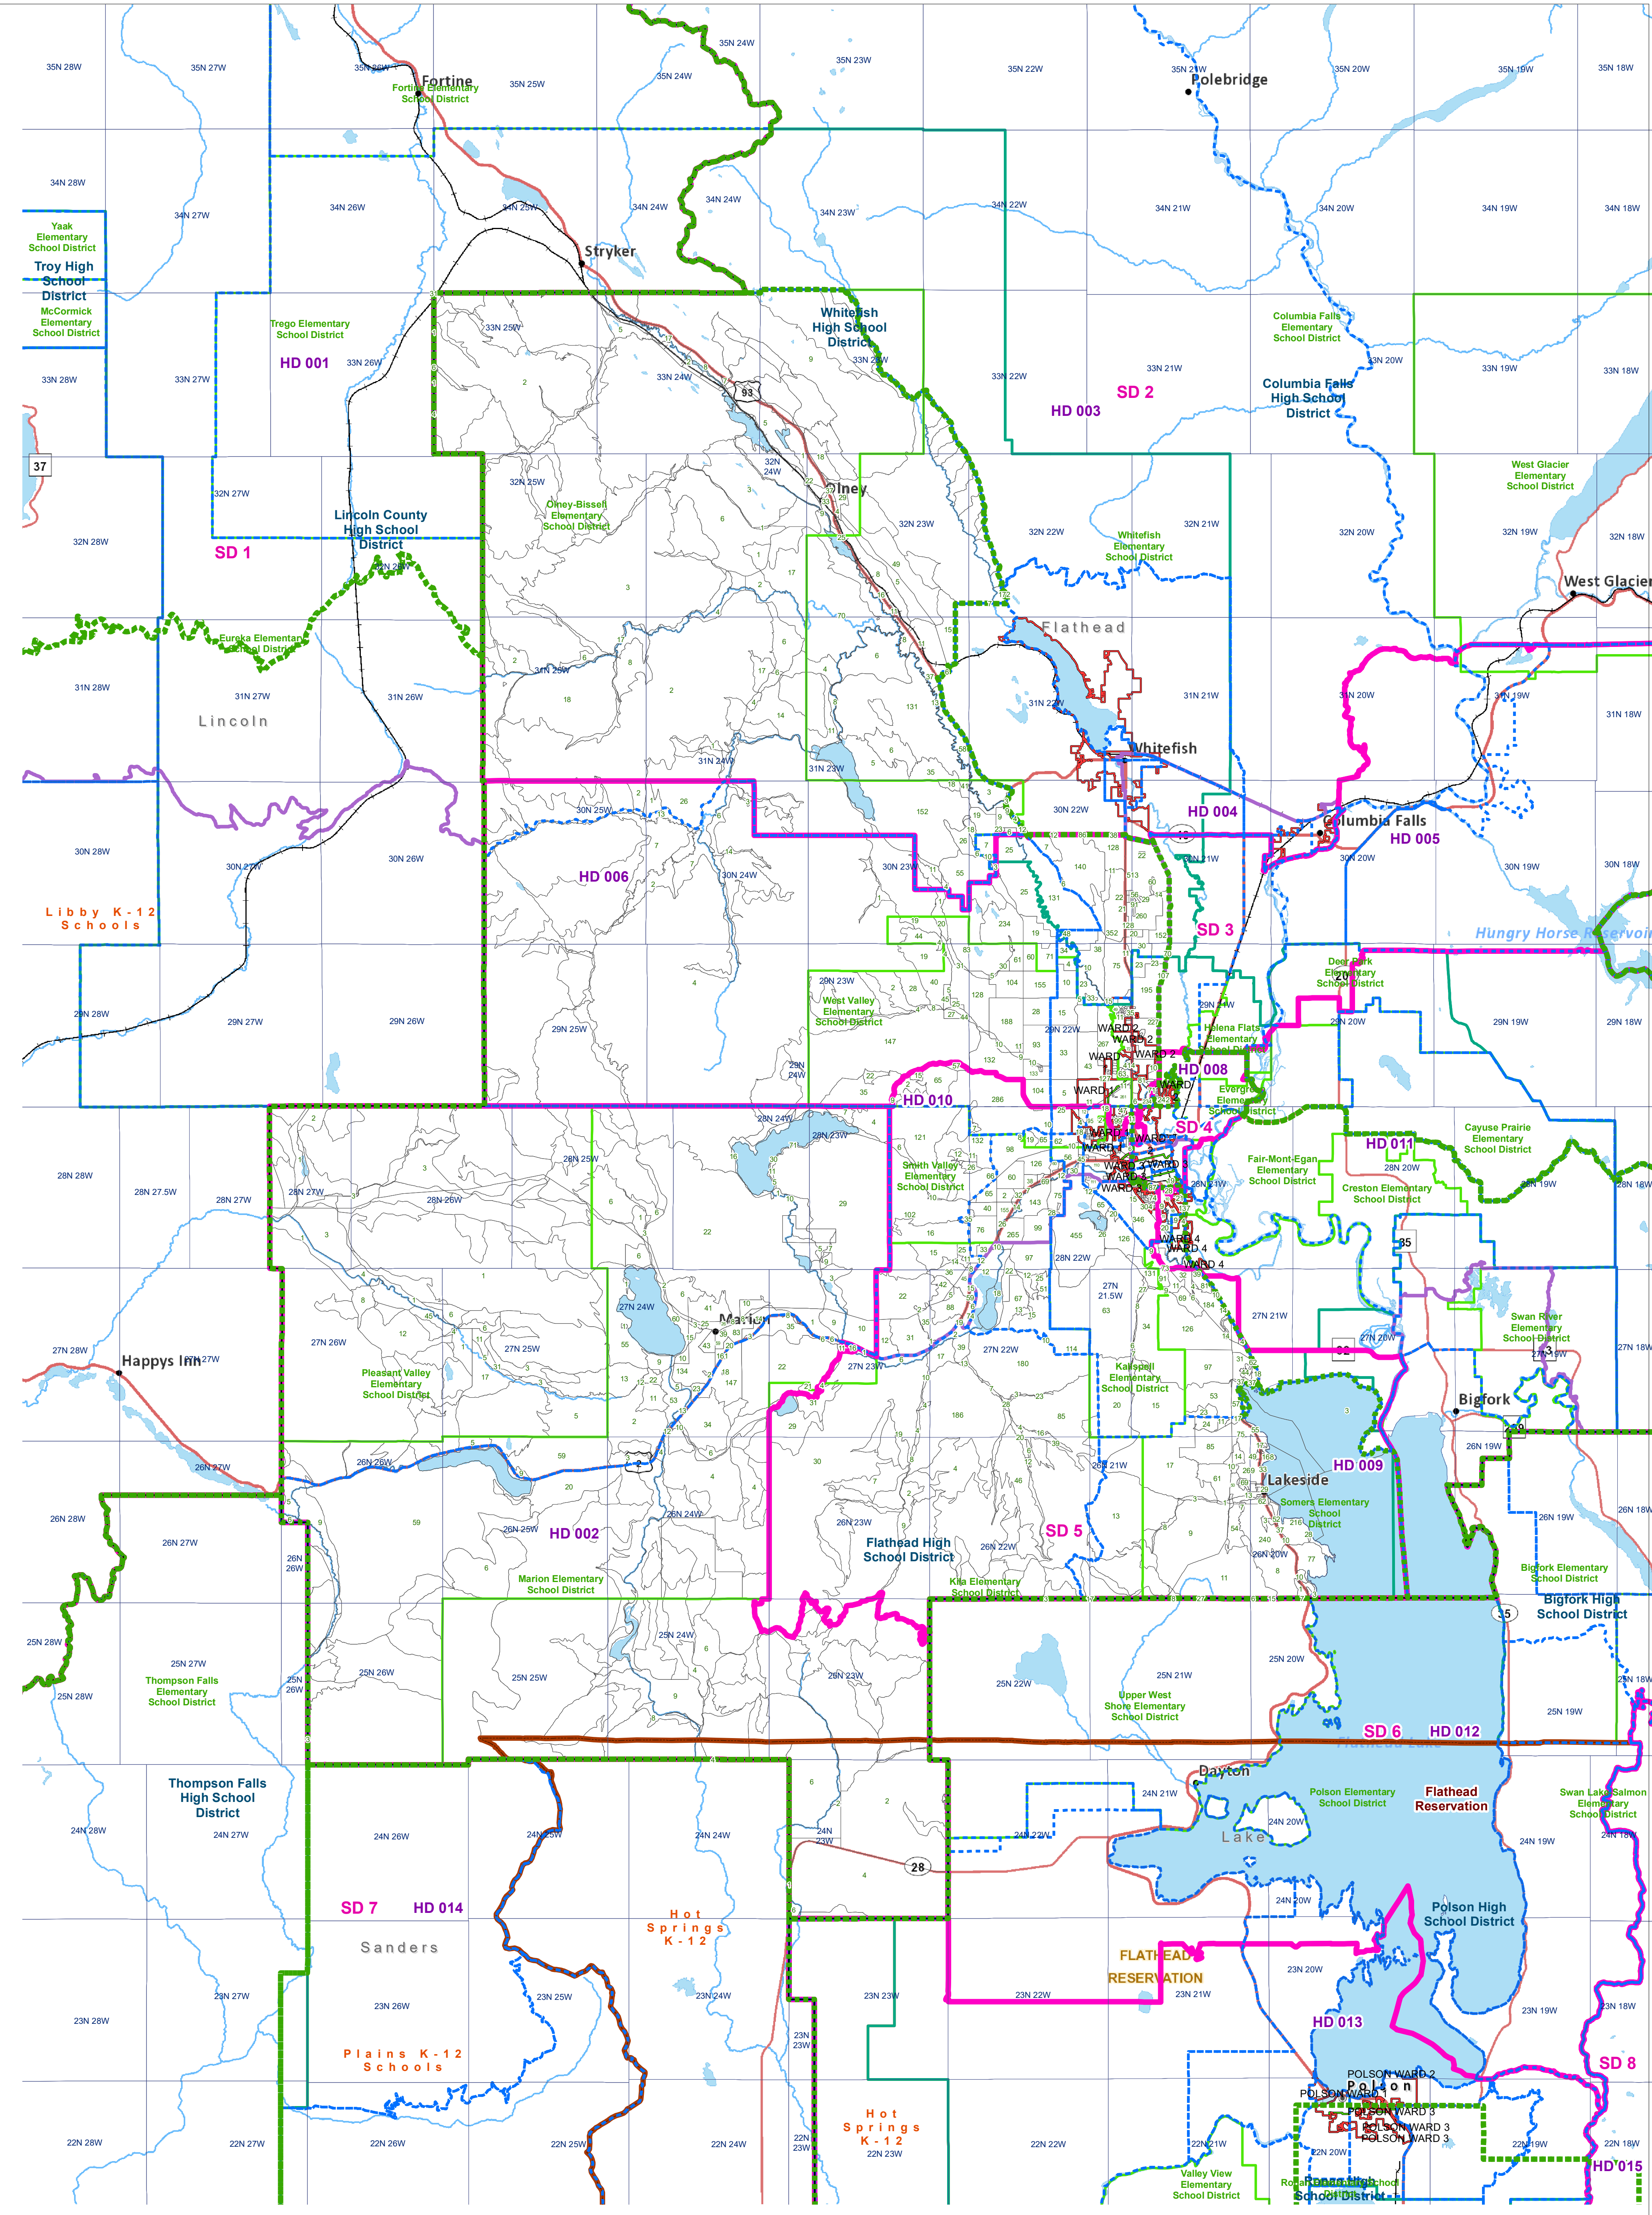

Flathead - 3

County Commissioner Districts with 2020 Census Blocks

Total Population: 36,616

- County Commissioner Districts
- Voting Precincts
- Secondary School Districts
- Incorporated Cities and Towns
- Township Boundary
- Senate
- Elementary School Districts
- Wards
- Tribal Nations Reservations
- House
- Unified (K-12) School Districts
- 2020 Census Blocks with Total Population Labeled

Voting Precincts
 Montana State Library
 Created on 3/9/2023
 Meghan Burns | GeoEnabledElections@mt.gov
<https://geoenabled-elections-montana.hub.arcgis.com/>