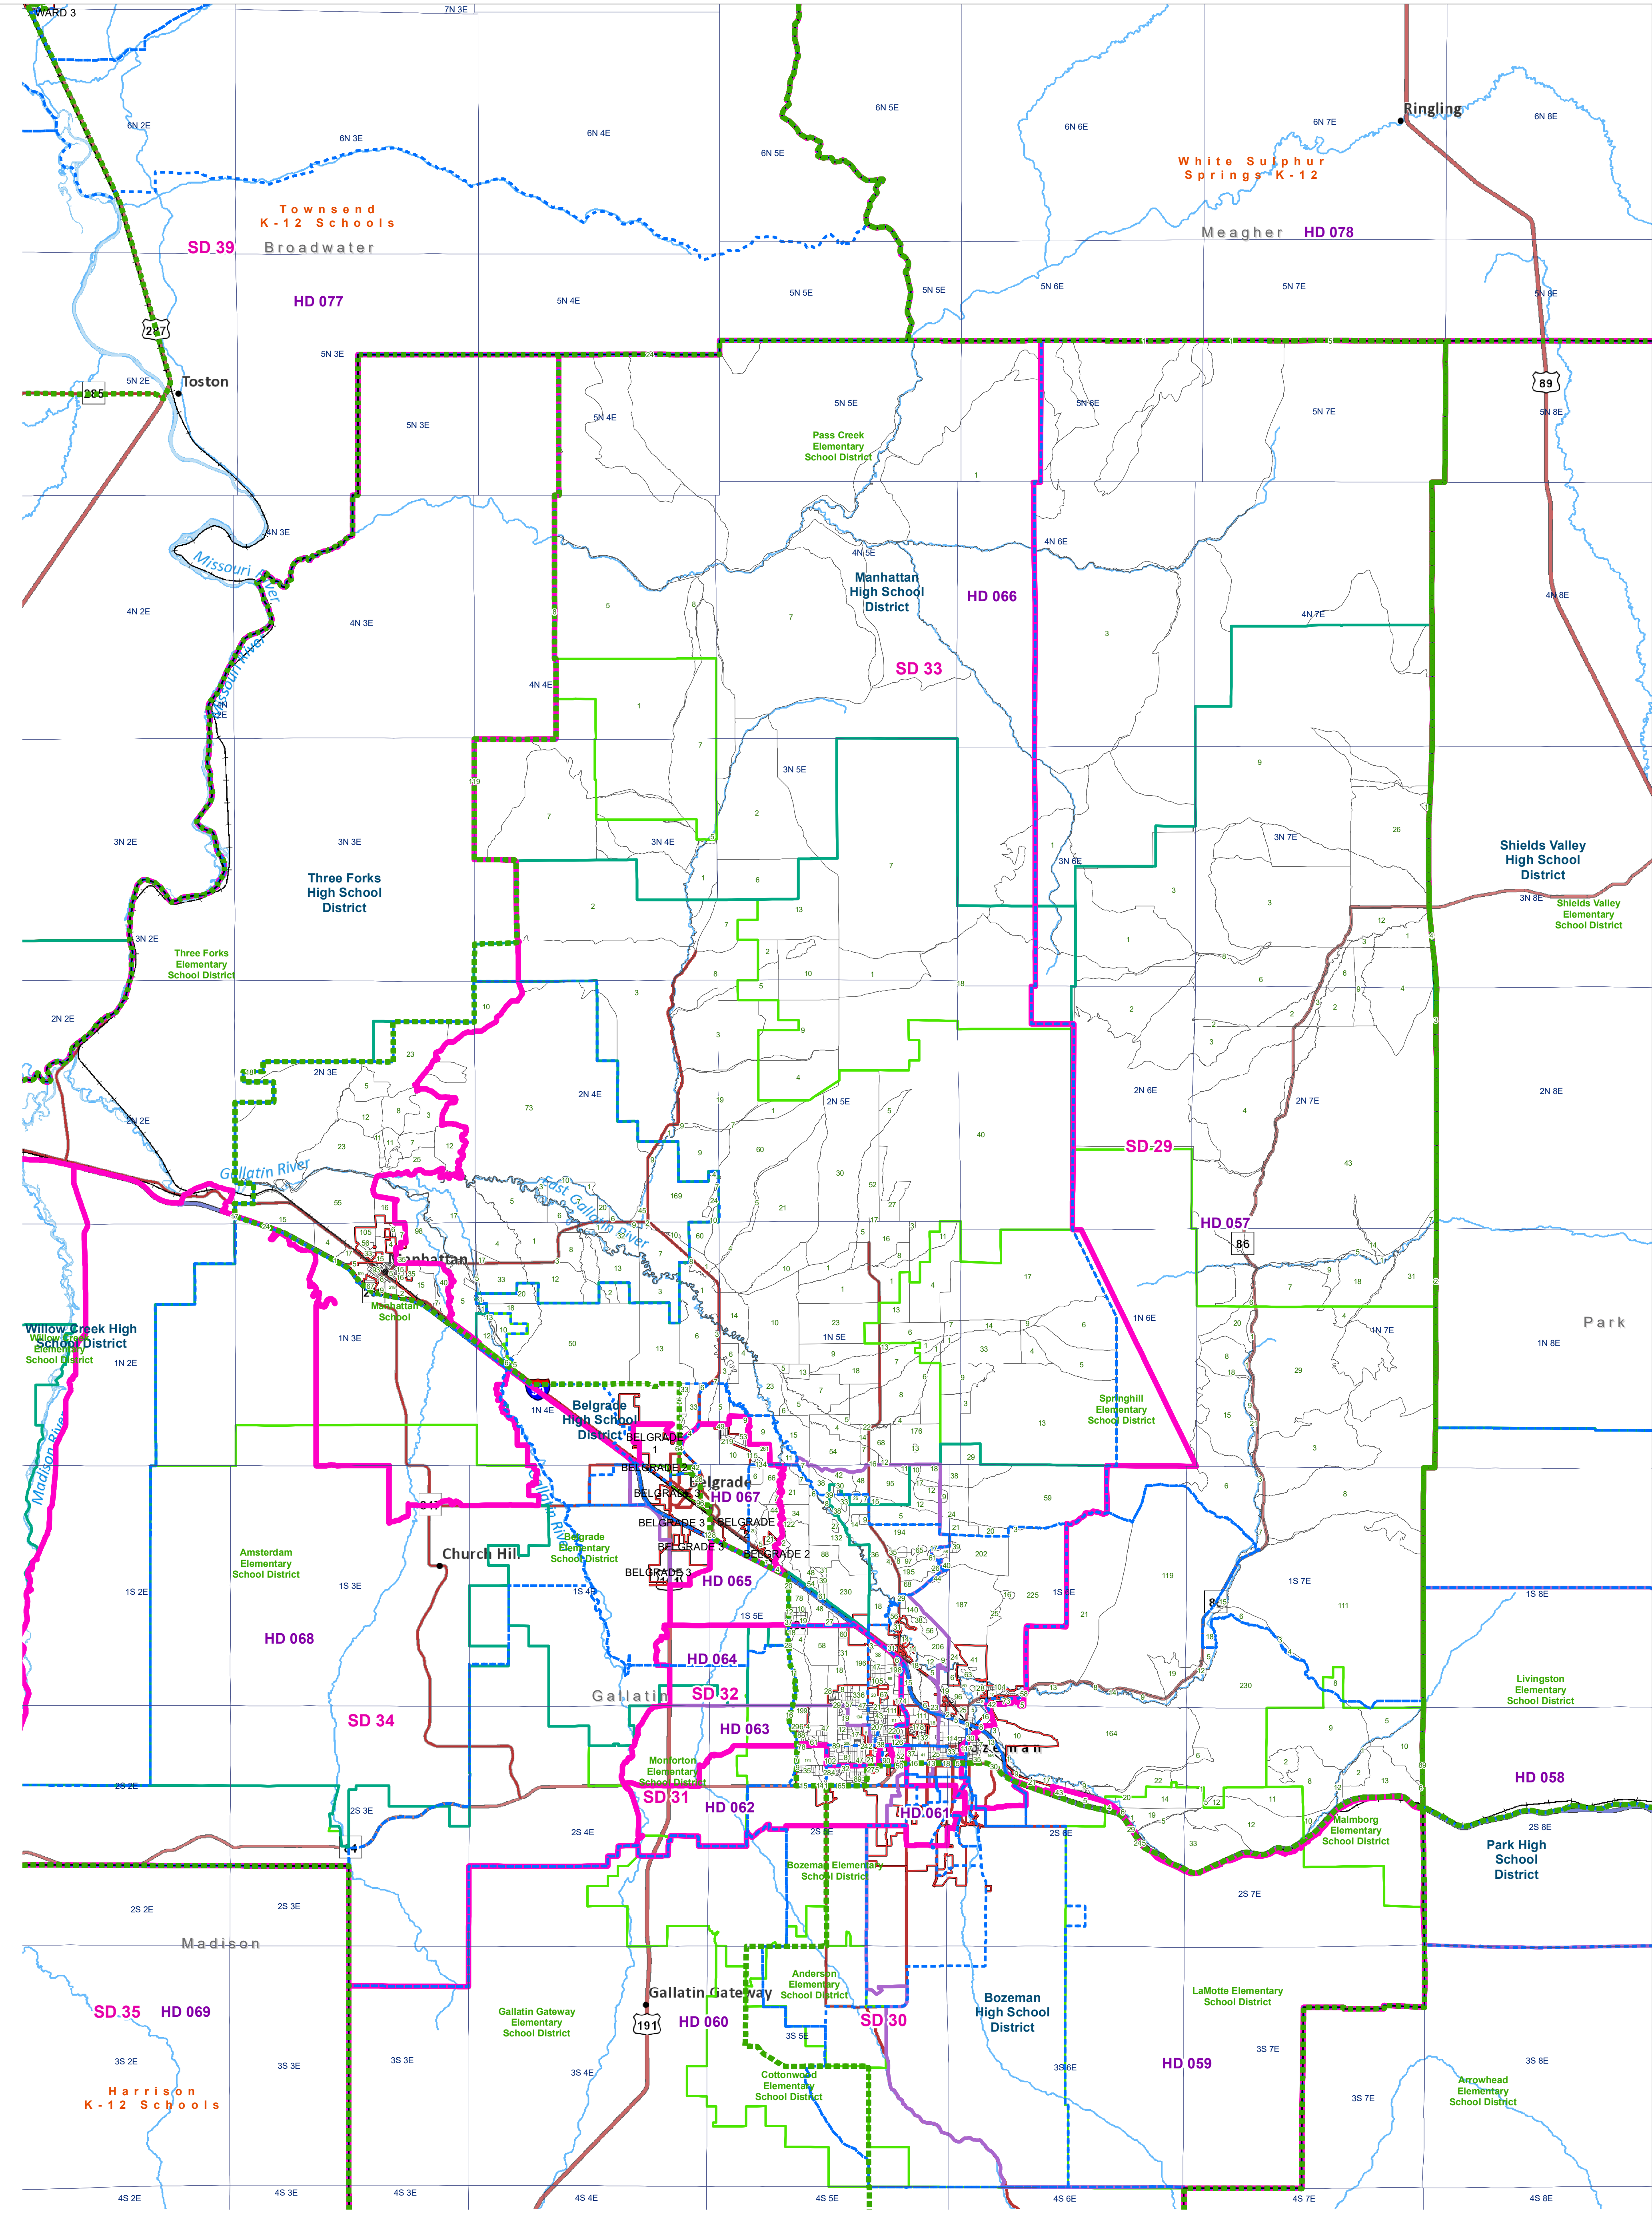

Gallatin - 2

County Commissioner Districts with 2020 Census Blocks

Total Population: 43,008

- County Commissioner Districts
- Voting Precincts
- Secondary School Districts
- Incorporated Cities and Towns
- Township Boundary
- Senate
- Elementary School Districts
- Wards
- Tribal Nations Reservations
- House
- Unified (K-12) School Districts
- 2020 Census Blocks with Total Population Labeled

Voting Precincts
 Montana State Library
 Created on 3/9/2023
 Meghan Burns | GeoEnabledElections@mt.gov
<https://geoenabled-elections-montana.hub.arcgis.com/>